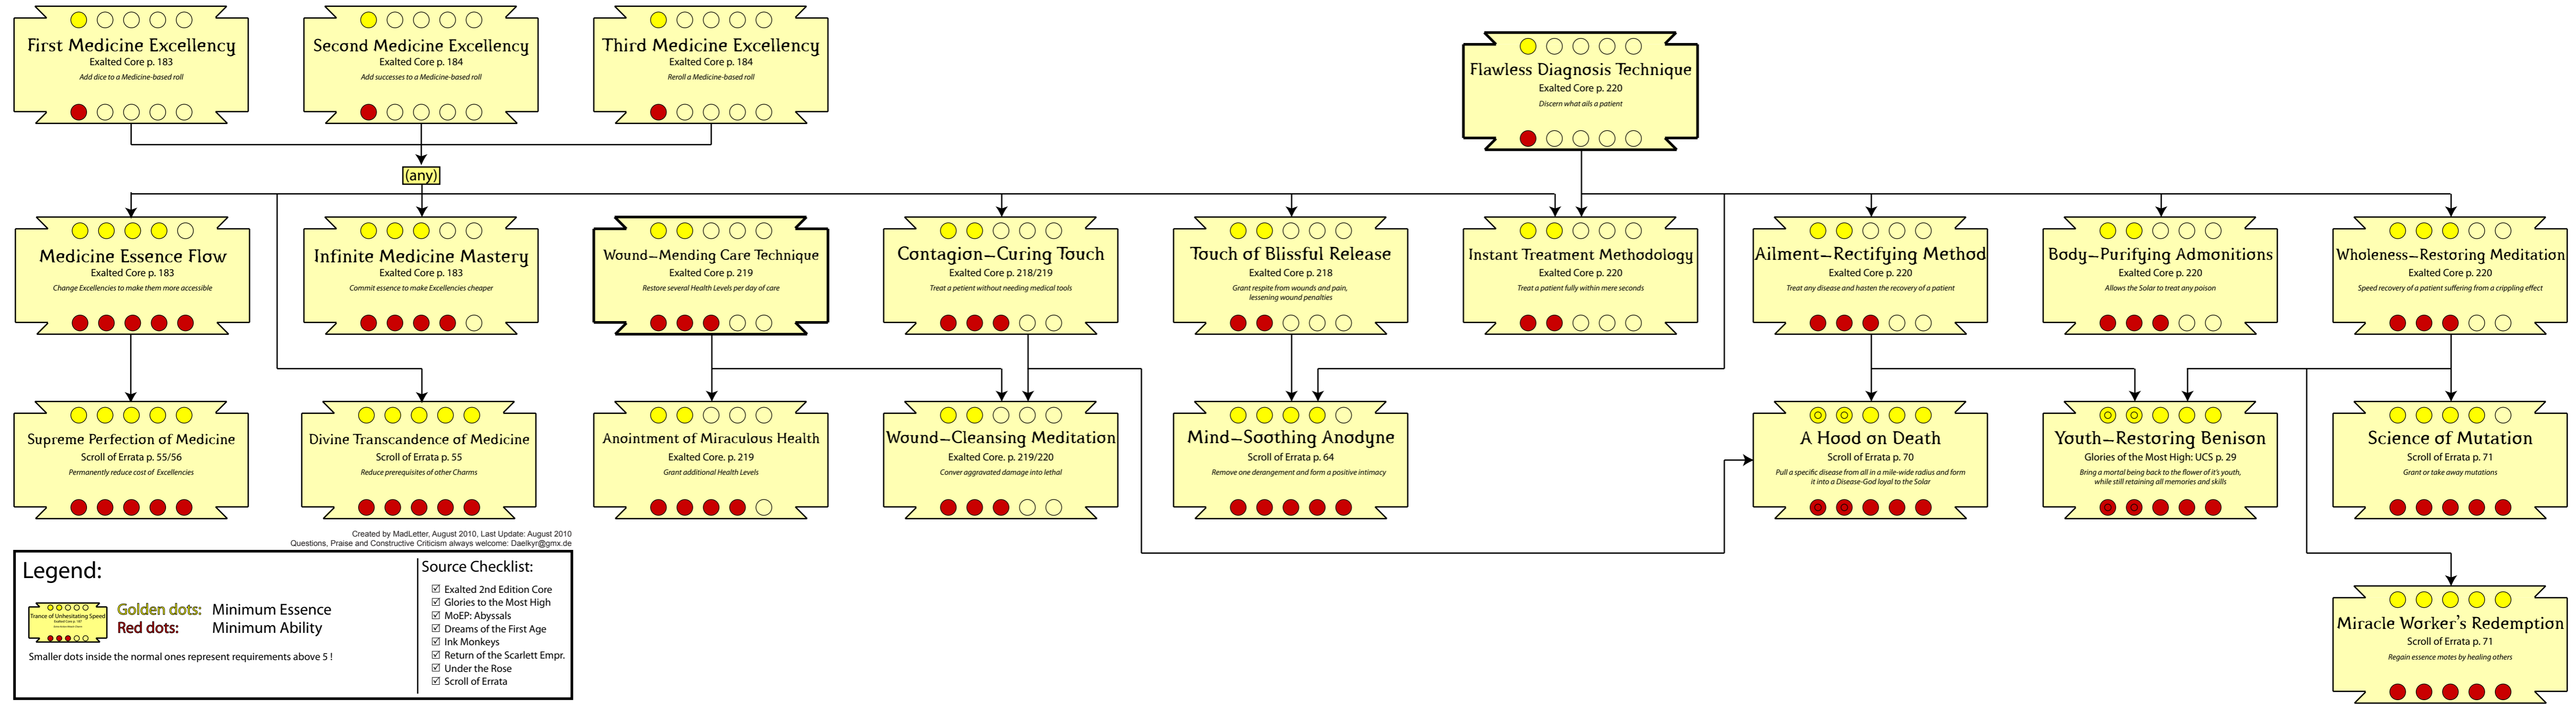

Solar Medicine Charm Tree

Legend:

Golden dots: Minimum Essence
Red dots: Minimum Ability

Smaller dots inside the normal ones represent requirements above 5!

Source Checklist:

- ☒ Exalted 2nd Edition Core
- ☒ Glories to the Most High
- ☒ MoEP: Abyssals
- ☒ Dreams of the First Age
- ☒ Ink Monkeys
- ☒ Return of the Scarlett Empr.
- ☒ Under the Rose
- ☒ Scroll of Errata