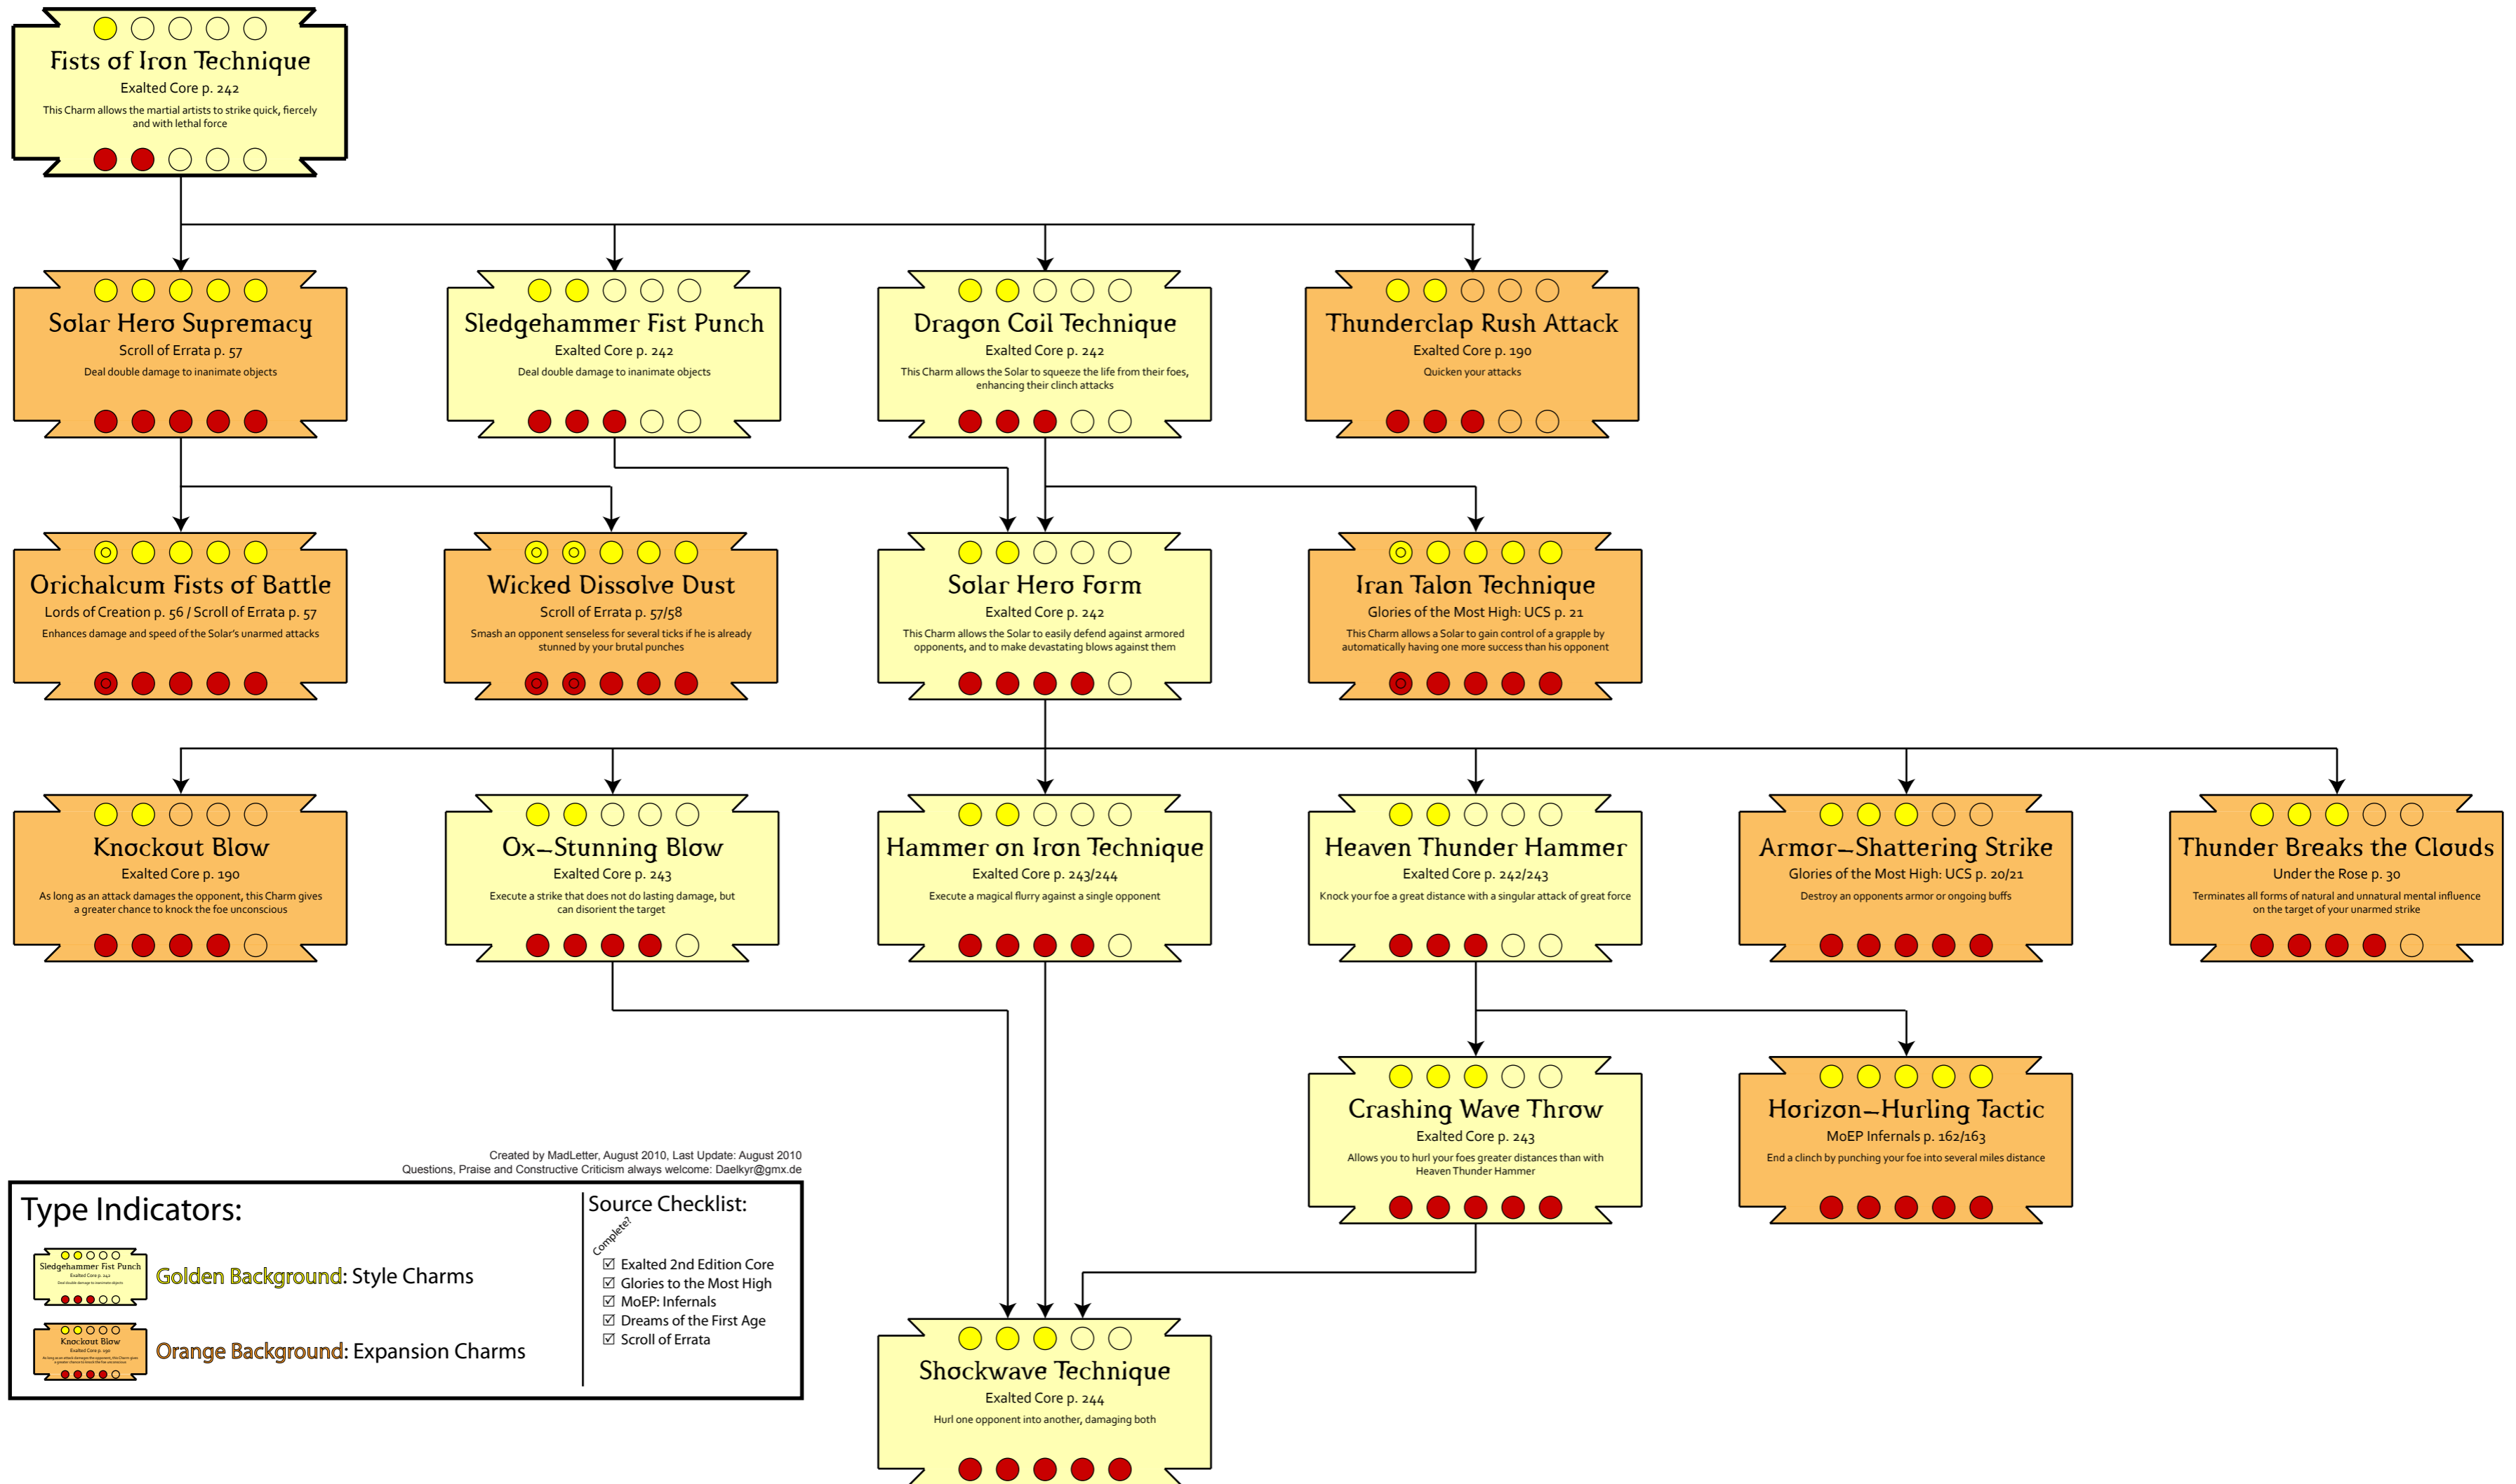

Solar Hero Style

Plus all Expansions Compiled by MadLetter
(Alternate Version - Removed all Scroll of the Monk Expansion Charms)