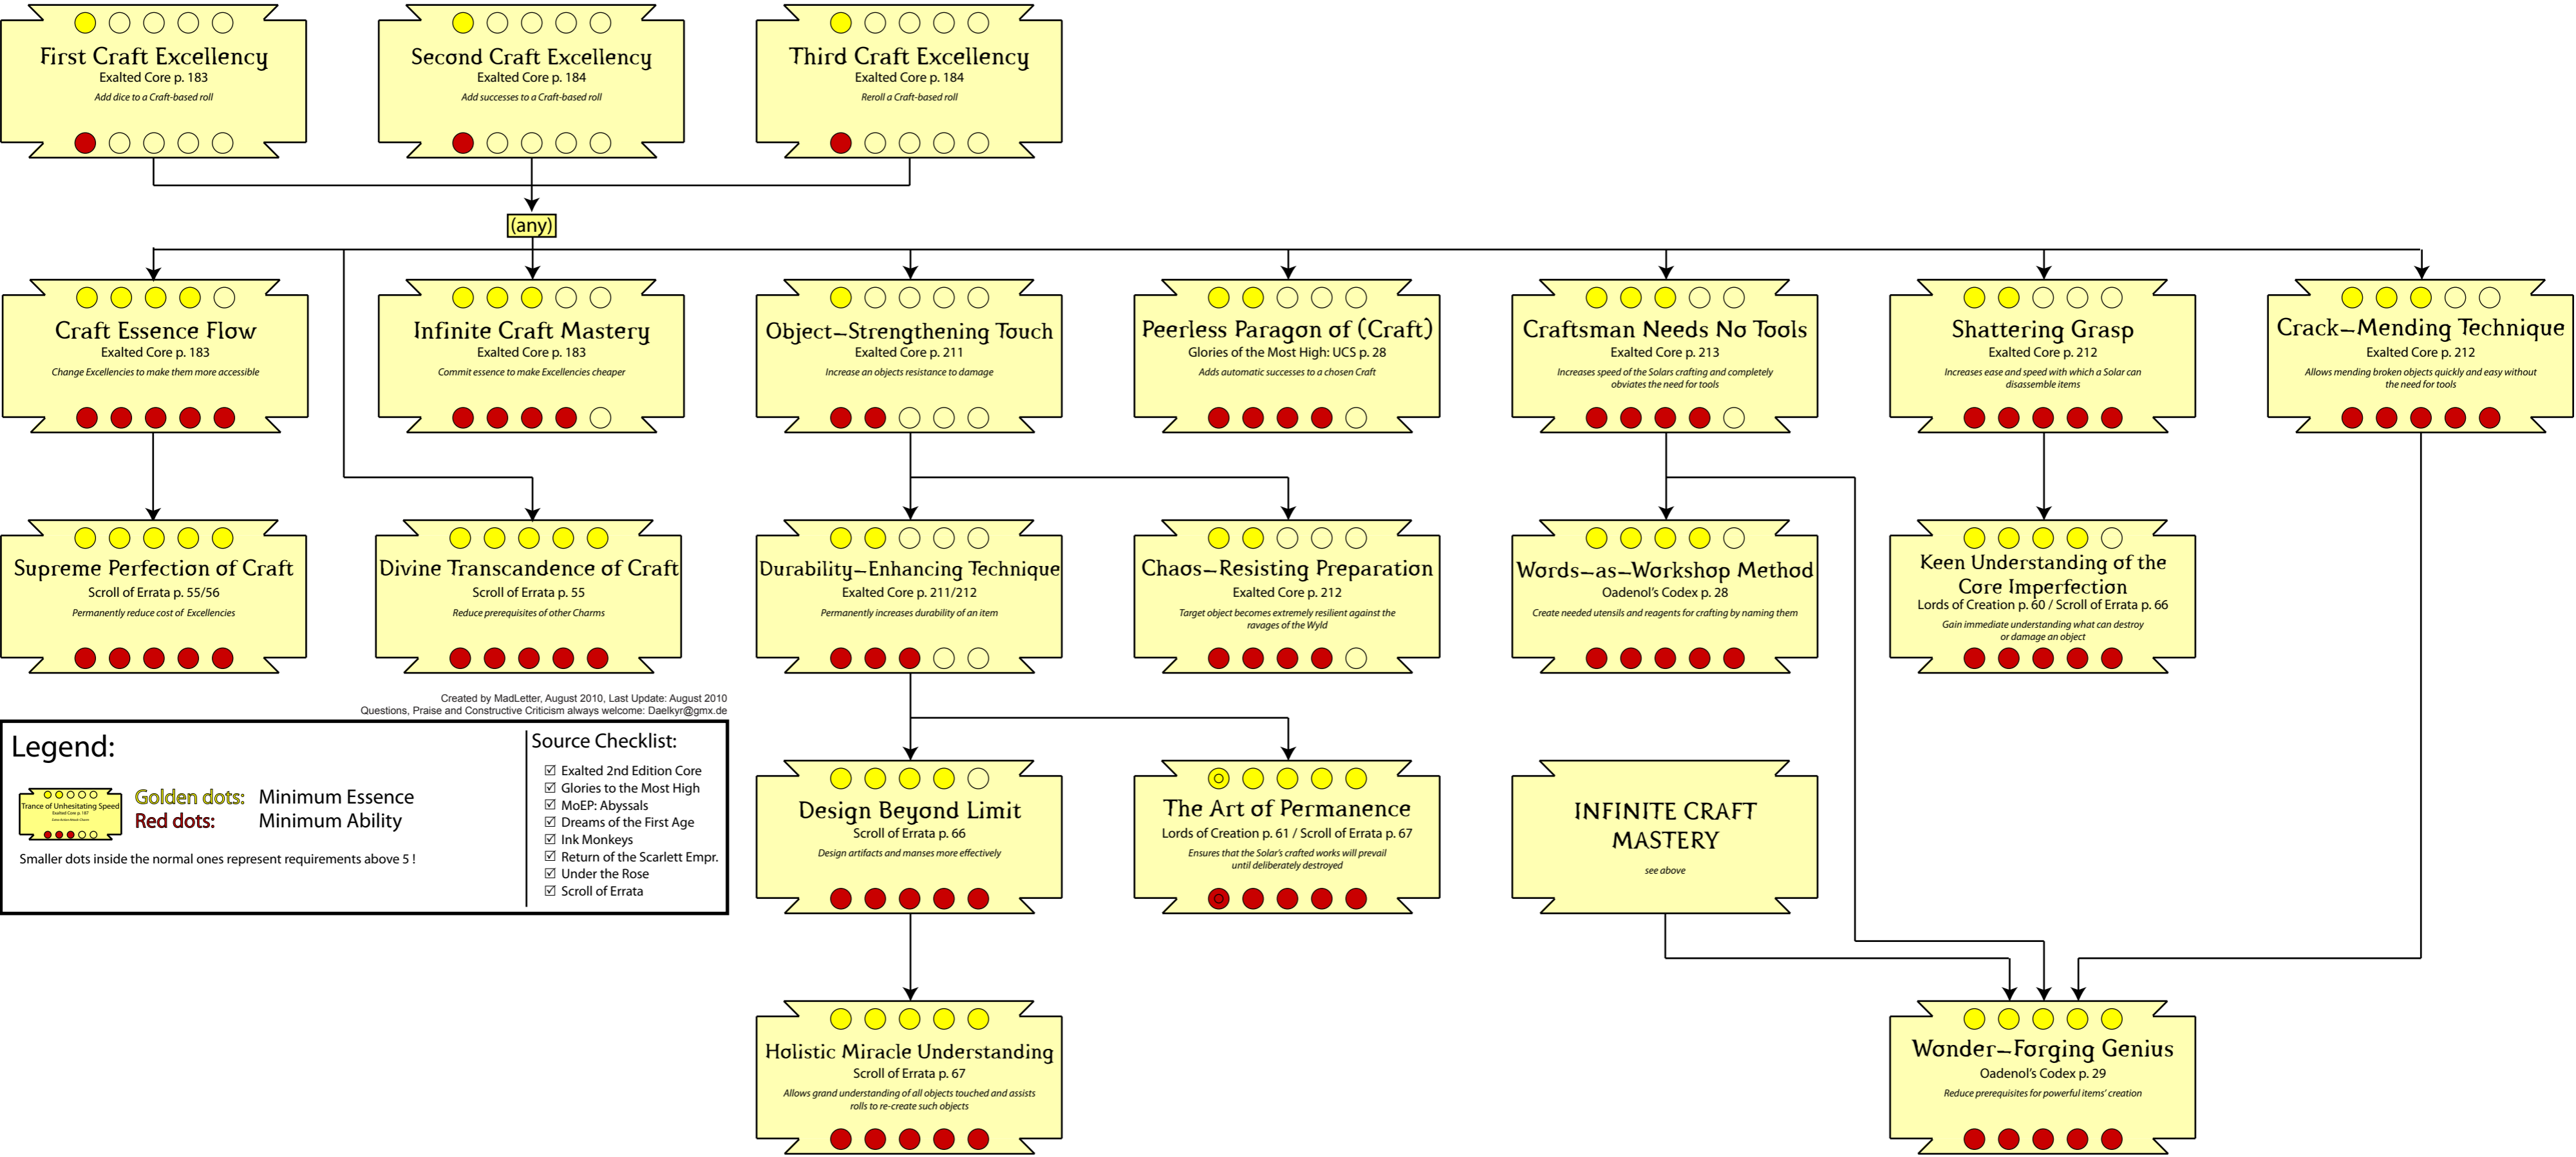

Solar Craft Charm Tree

Created by MadLetter, August 2010, Last Update: August 2010
Questions, Praise and Constructive Criticism always welcome: Daelkyr@gmx.de

Legend:

Golden dots: Minimum Essence
Red dots: Minimum Ability

Smaller dots inside the normal ones represent requirements above 5!

Source Checklist:

- ☒ Exalted 2nd Edition Core
- ☒ Glories to the Most High
- ☒ MoEP: Abyssals
- ☒ Dreams of the First Age
- ☒ Ink Monkeys
- ☒ Return of the Scarlett Empr.
- ☒ Under the Rose
- ☒ Scroll of Errata