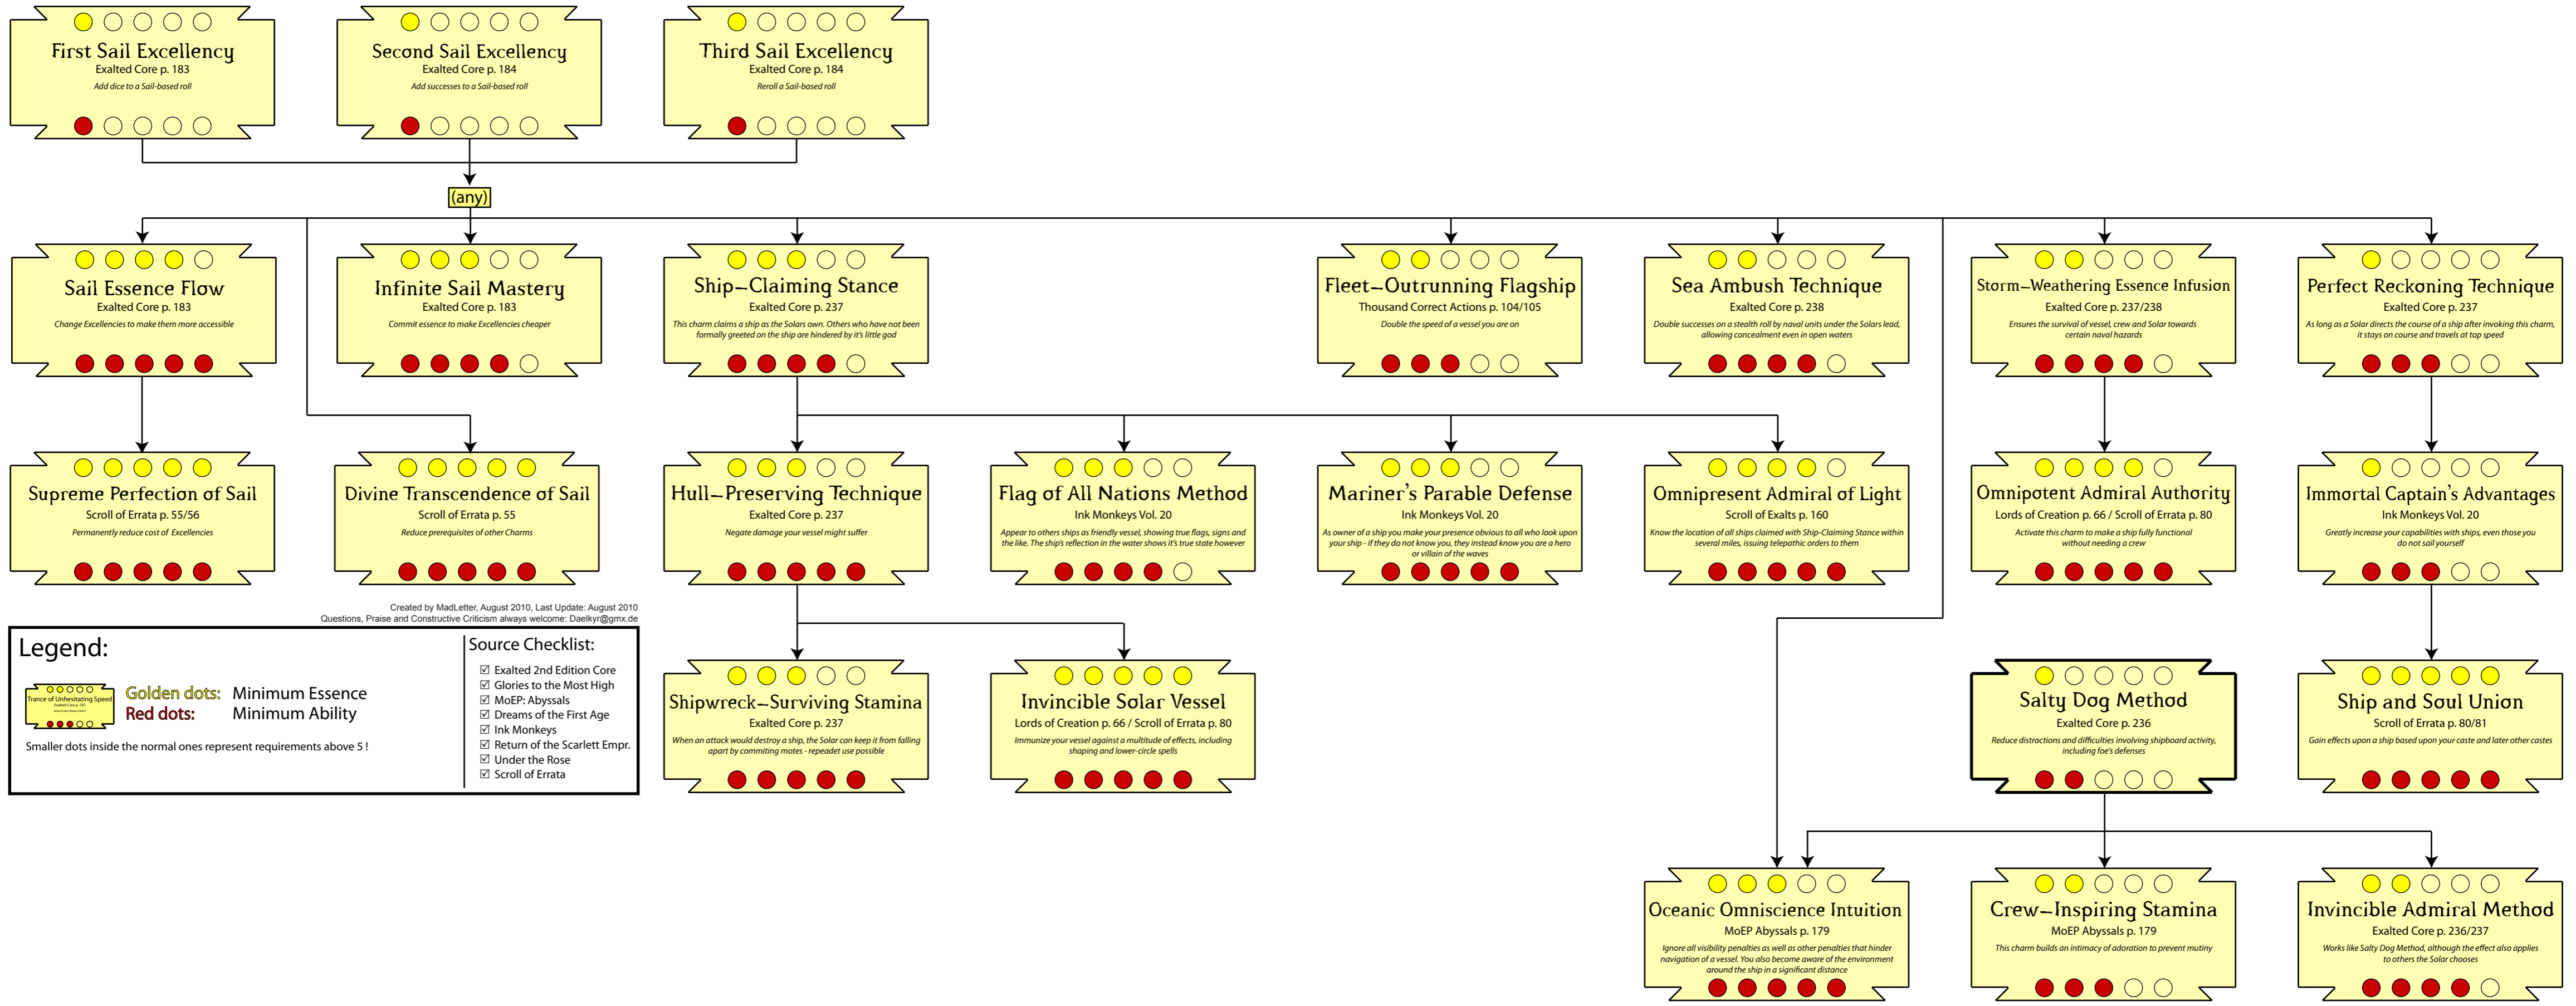

Solar Sail Charm Tree

Legend:

Golden dots: Minimum Essence
Red dots: Minimum Ability

Smaller dots inside the normal ones represent requirements above 5!

Source Checklist:

- ☒ Exalted 2nd Edition Core
- ☒ Glories to the Most High
- ☒ MoEP: Abyssals
- ☒ Dreams of the First Age
- ☒ Ink Monkeys
- ☒ Return of the Scarlett Empr.
- ☒ Under the Rose
- ☒ Scroll of Errata