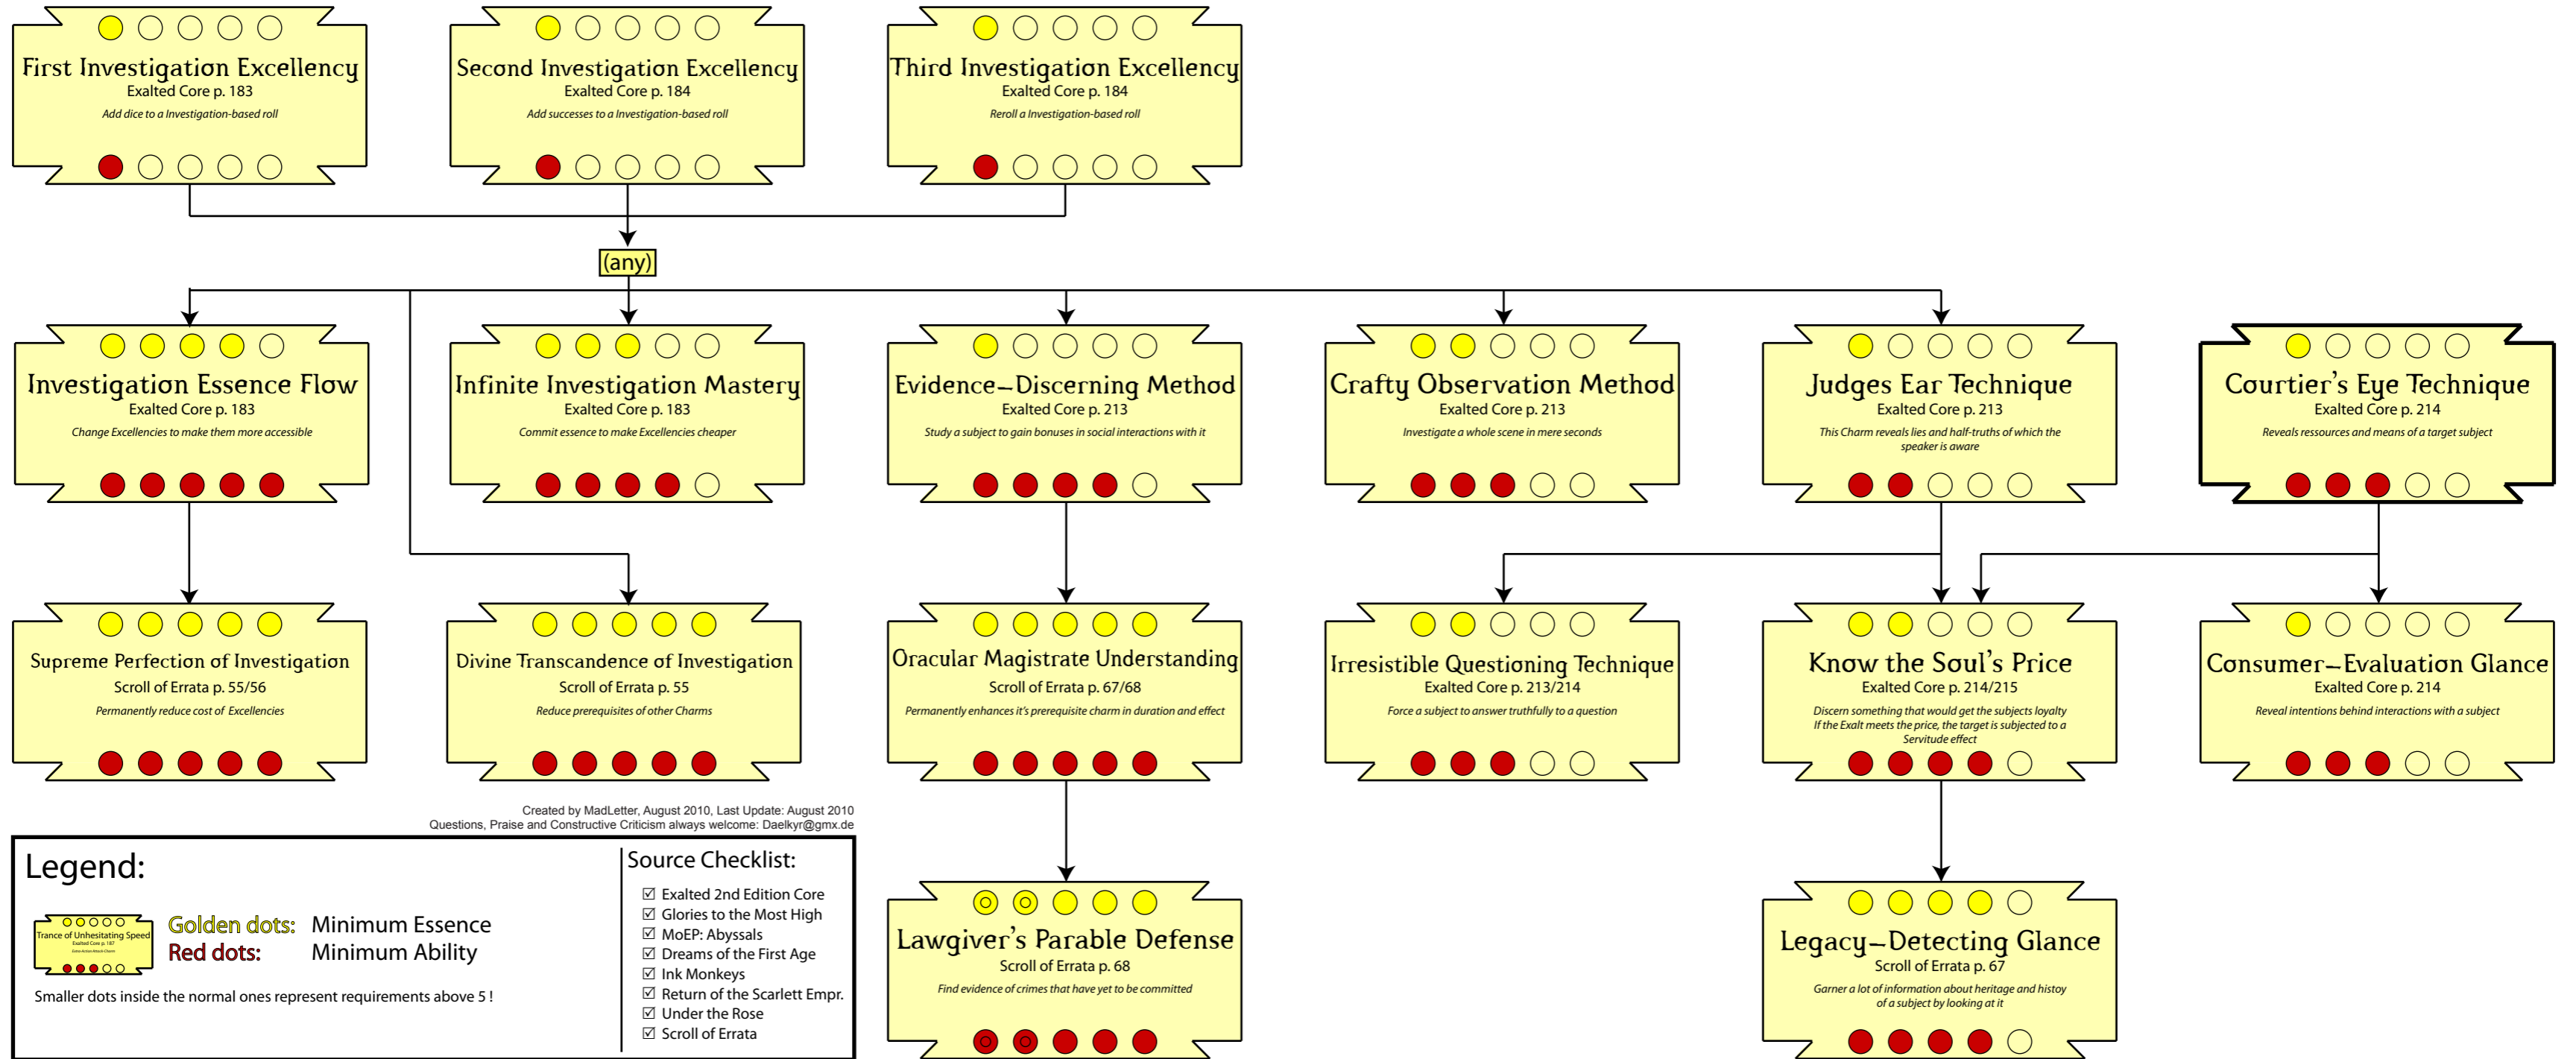

Solar Investigation Charm Tree