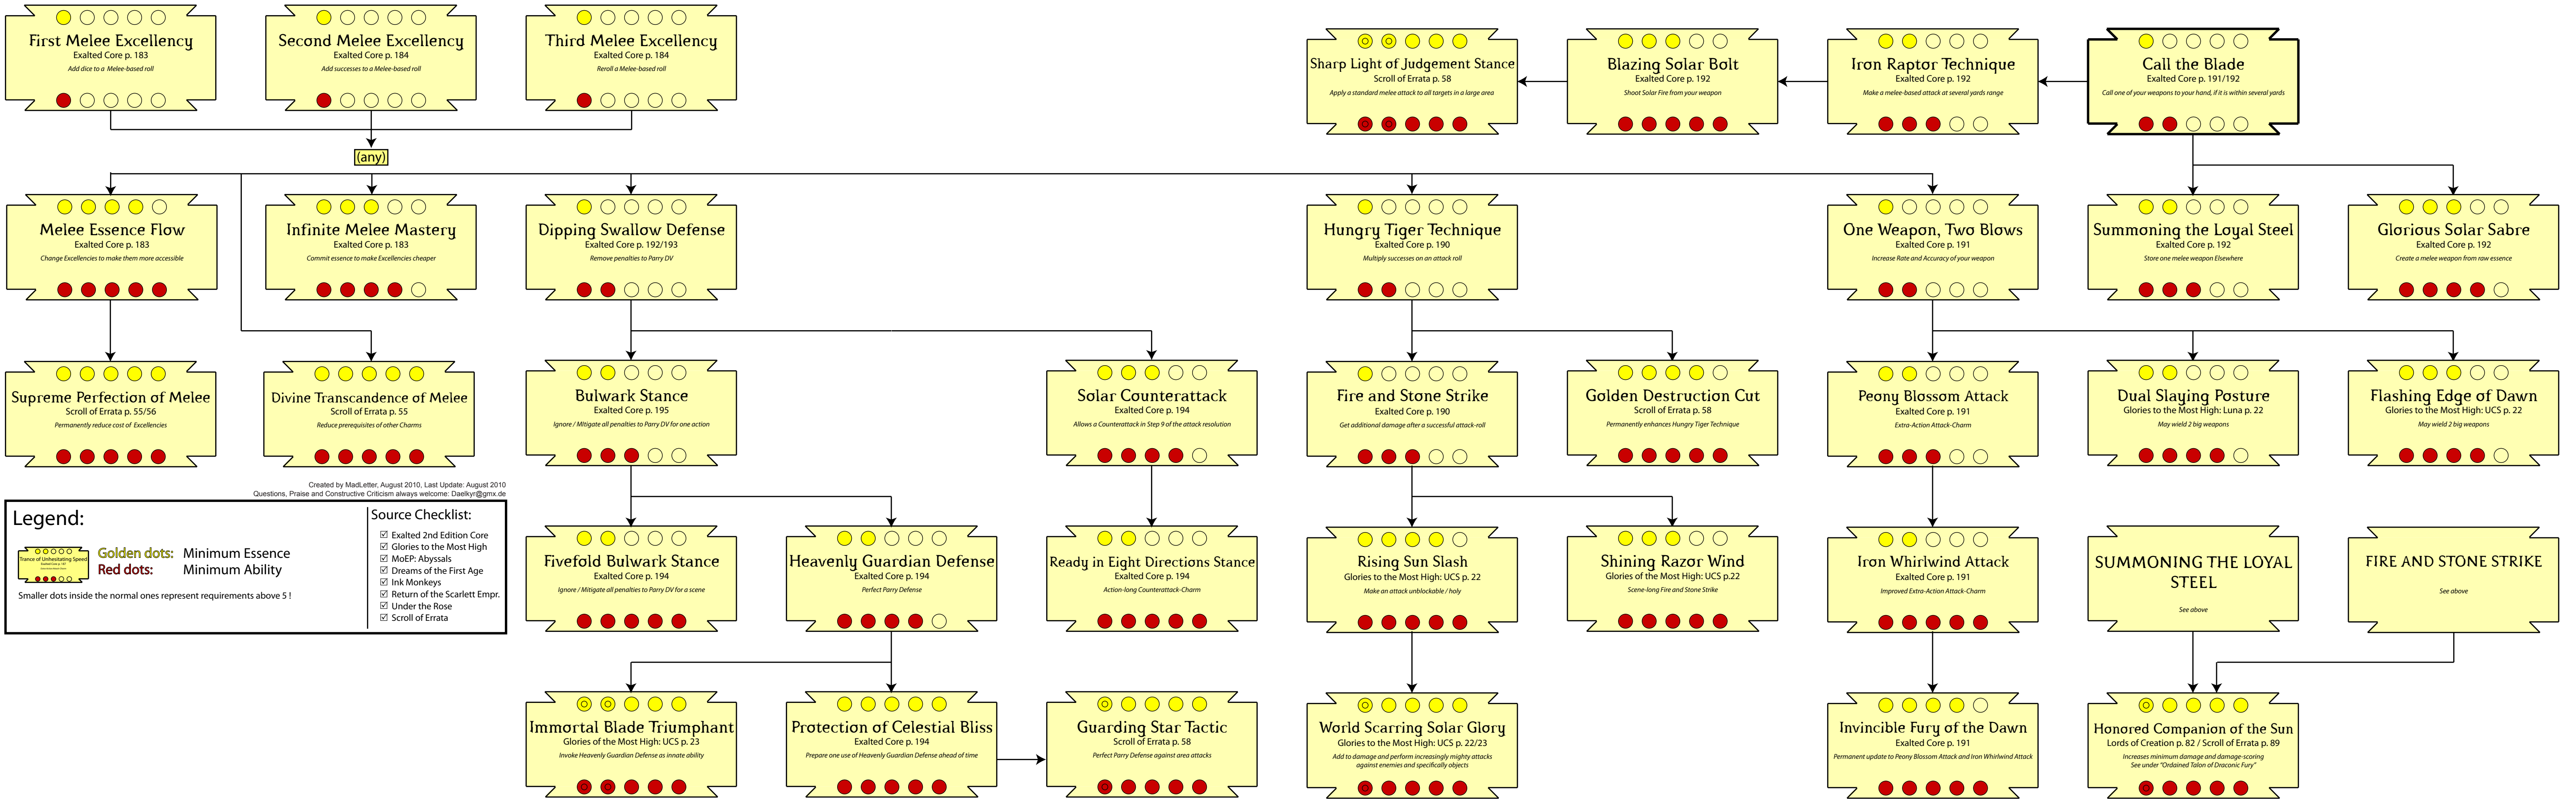

Solar Melee Charm Tree

Legend:

Golden dots: Minimum Essence
Red dots: Minimum Ability

Smaller dots inside the normal ones represent requirements above 5!

Source Checklist:

- ☒ Exalted 2nd Edition Core
- ☒ Glories to the Most High
- ☒ MoEP: Abyssals
- ☒ Dreams of the First Age
- ☒ Ink Monkeys
- ☒ Return of the Scarlett Empr.
- ☒ Under the Rose
- ☒ Scroll of Errata