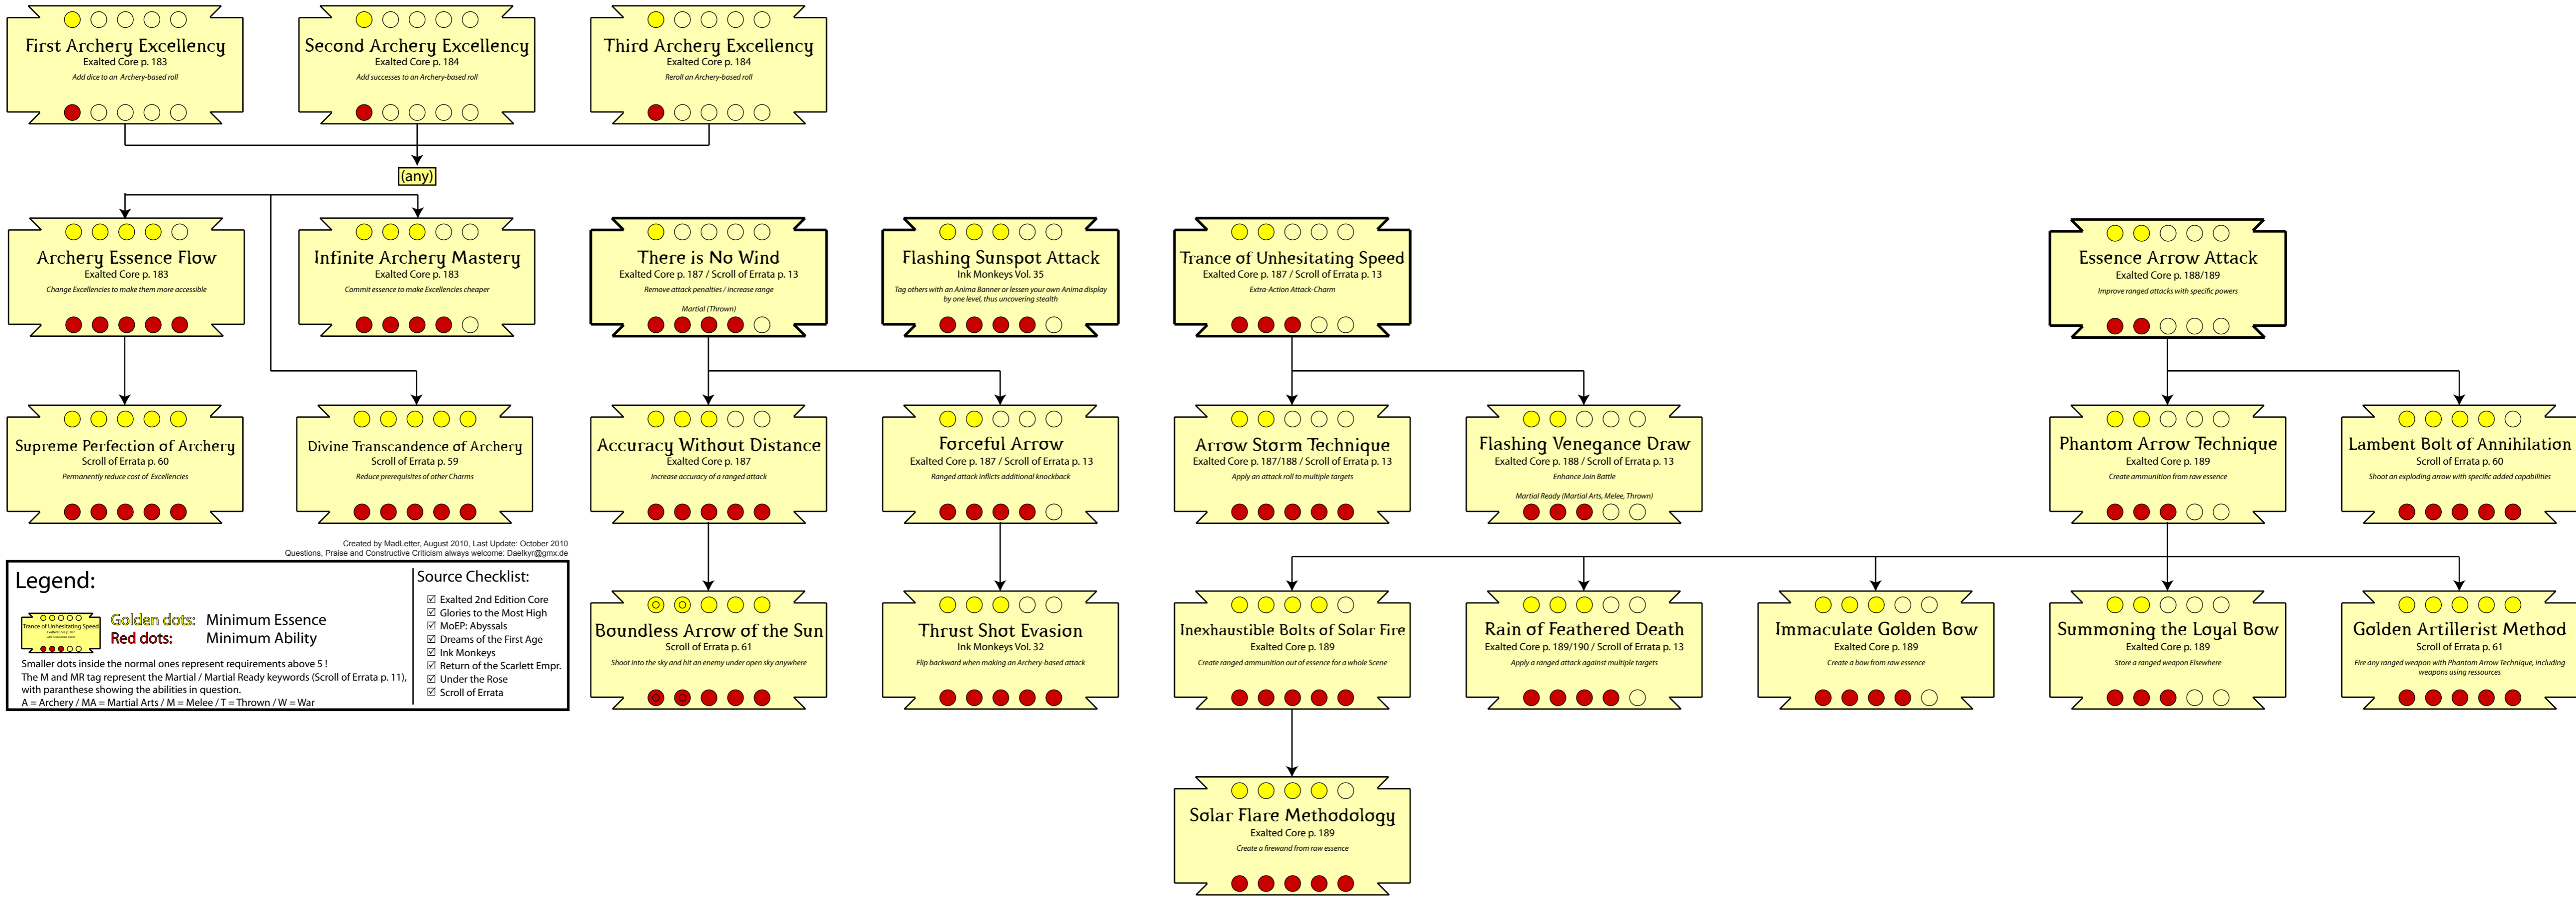

Solar Archery Charm Tree