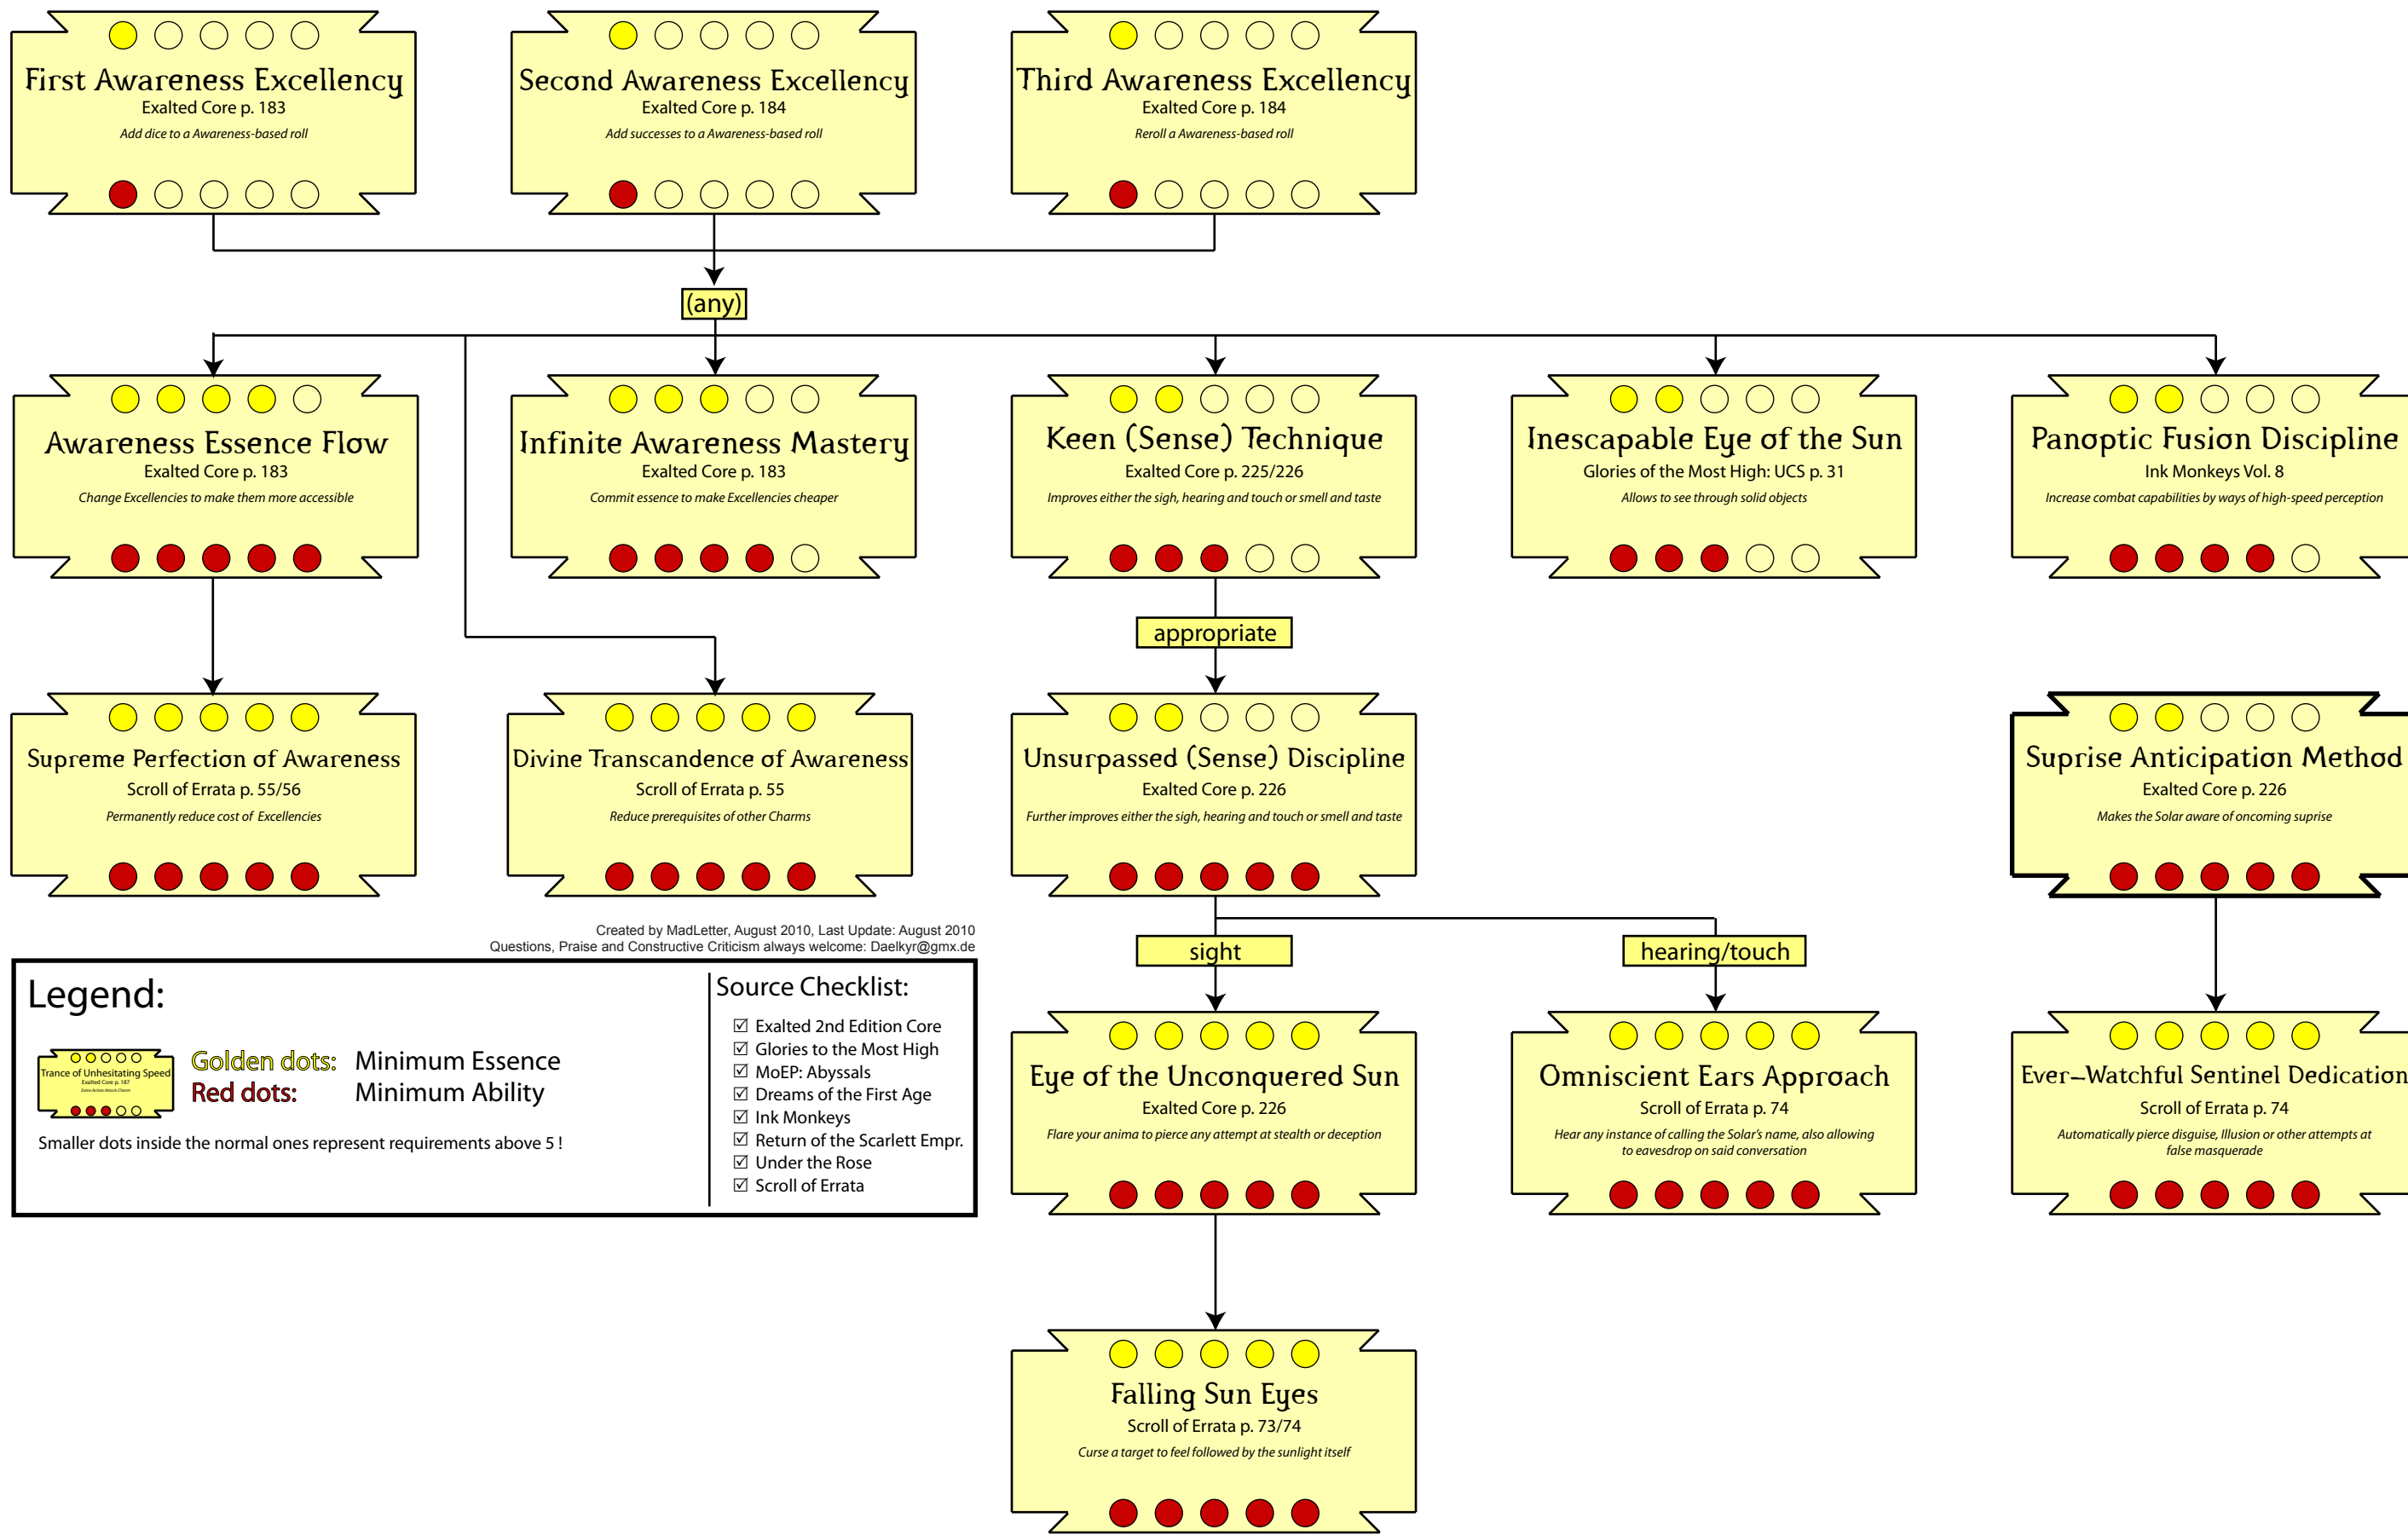

Solar Awareness Charm Tree

Created by MadLetter, August 2010, Last Update: August 2010
Questions, Praise and Constructive Criticism always welcome: Daelkyr@gmx.de

Legend:

Golden dots: Minimum Essence
Red dots: Minimum Ability

Smaller dots inside the normal ones represent requirements above 5!

Source Checklist:

- ☒ Exalted 2nd Edition Core
- ☒ Glories to the Most High
- ☒ MoEP: Abyssals
- ☒ Dreams of the First Age
- ☒ Ink Monkeys
- ☒ Return of the Scarlett Empr.
- ☒ Under the Rose
- ☒ Scroll of Errata