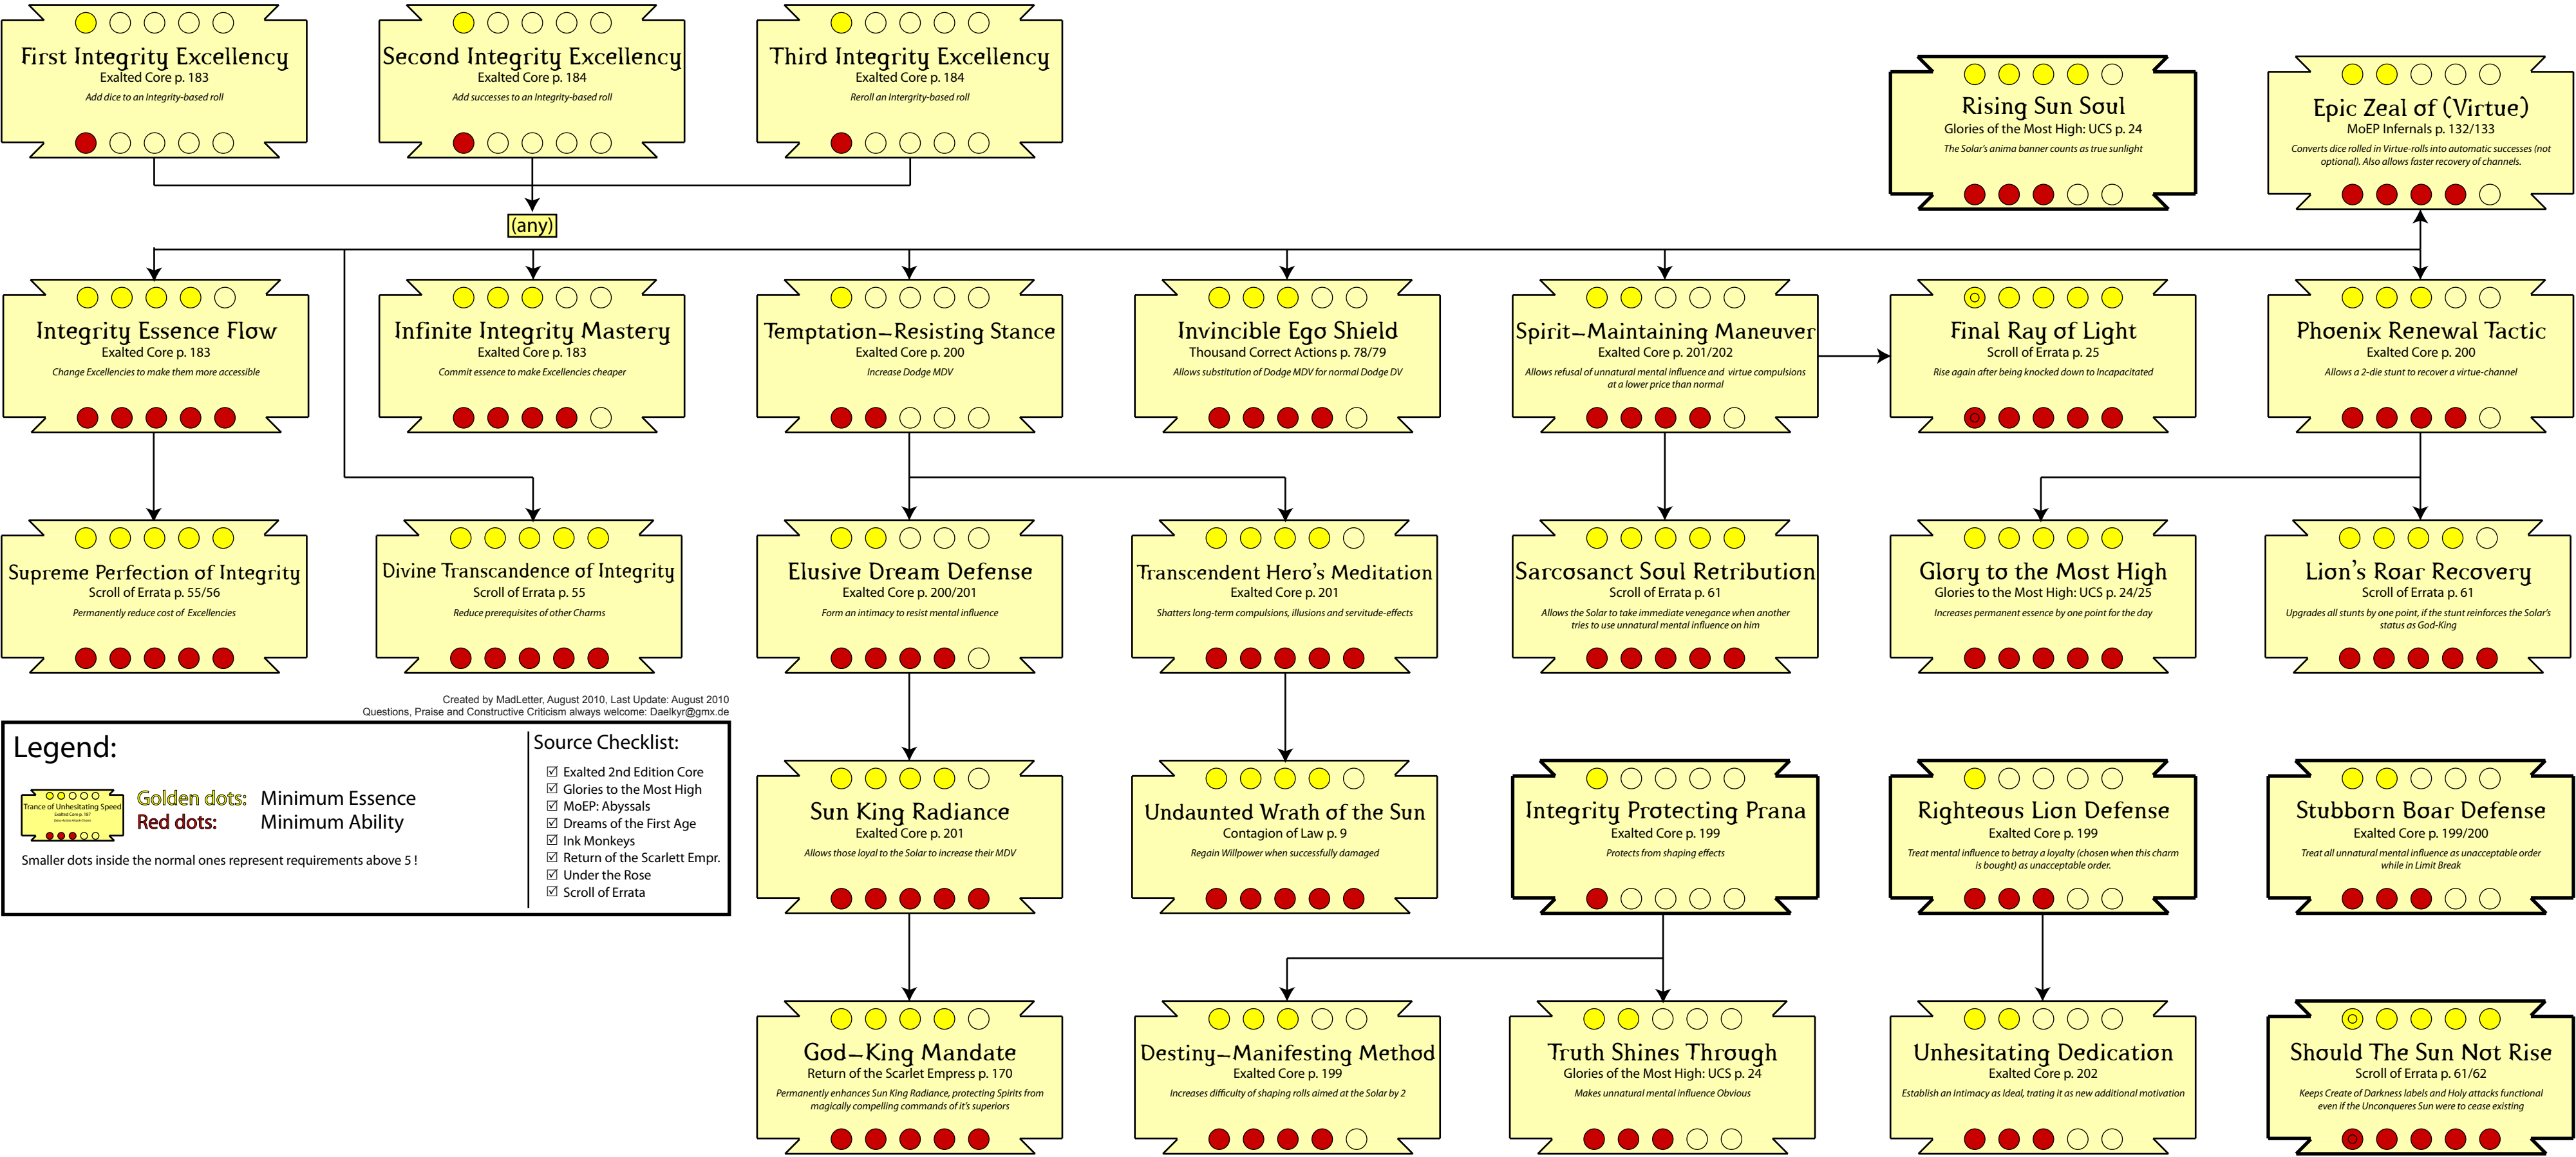

Solar Integrity Charm Tree

Created by MadLetter, August 2010, Last Update: August 2010
Questions, Praise and Constructive Criticism always welcome: Daelkyr@gmx.de

Legend:

Golden dots: Minimum Essence
Red dots: Minimum Ability

Smaller dots inside the normal ones represent requirements above 5!

Source Checklist:

- ☒ Exalted 2nd Edition Core
- ☒ Glories to the Most High
- ☒ MoEP: Abyssals
- ☒ Dreams of the First Age
- ☒ Ink Monkeys
- ☒ Return of the Scarlet Empr.
- ☒ Under the Rose
- ☒ Scroll of Errata