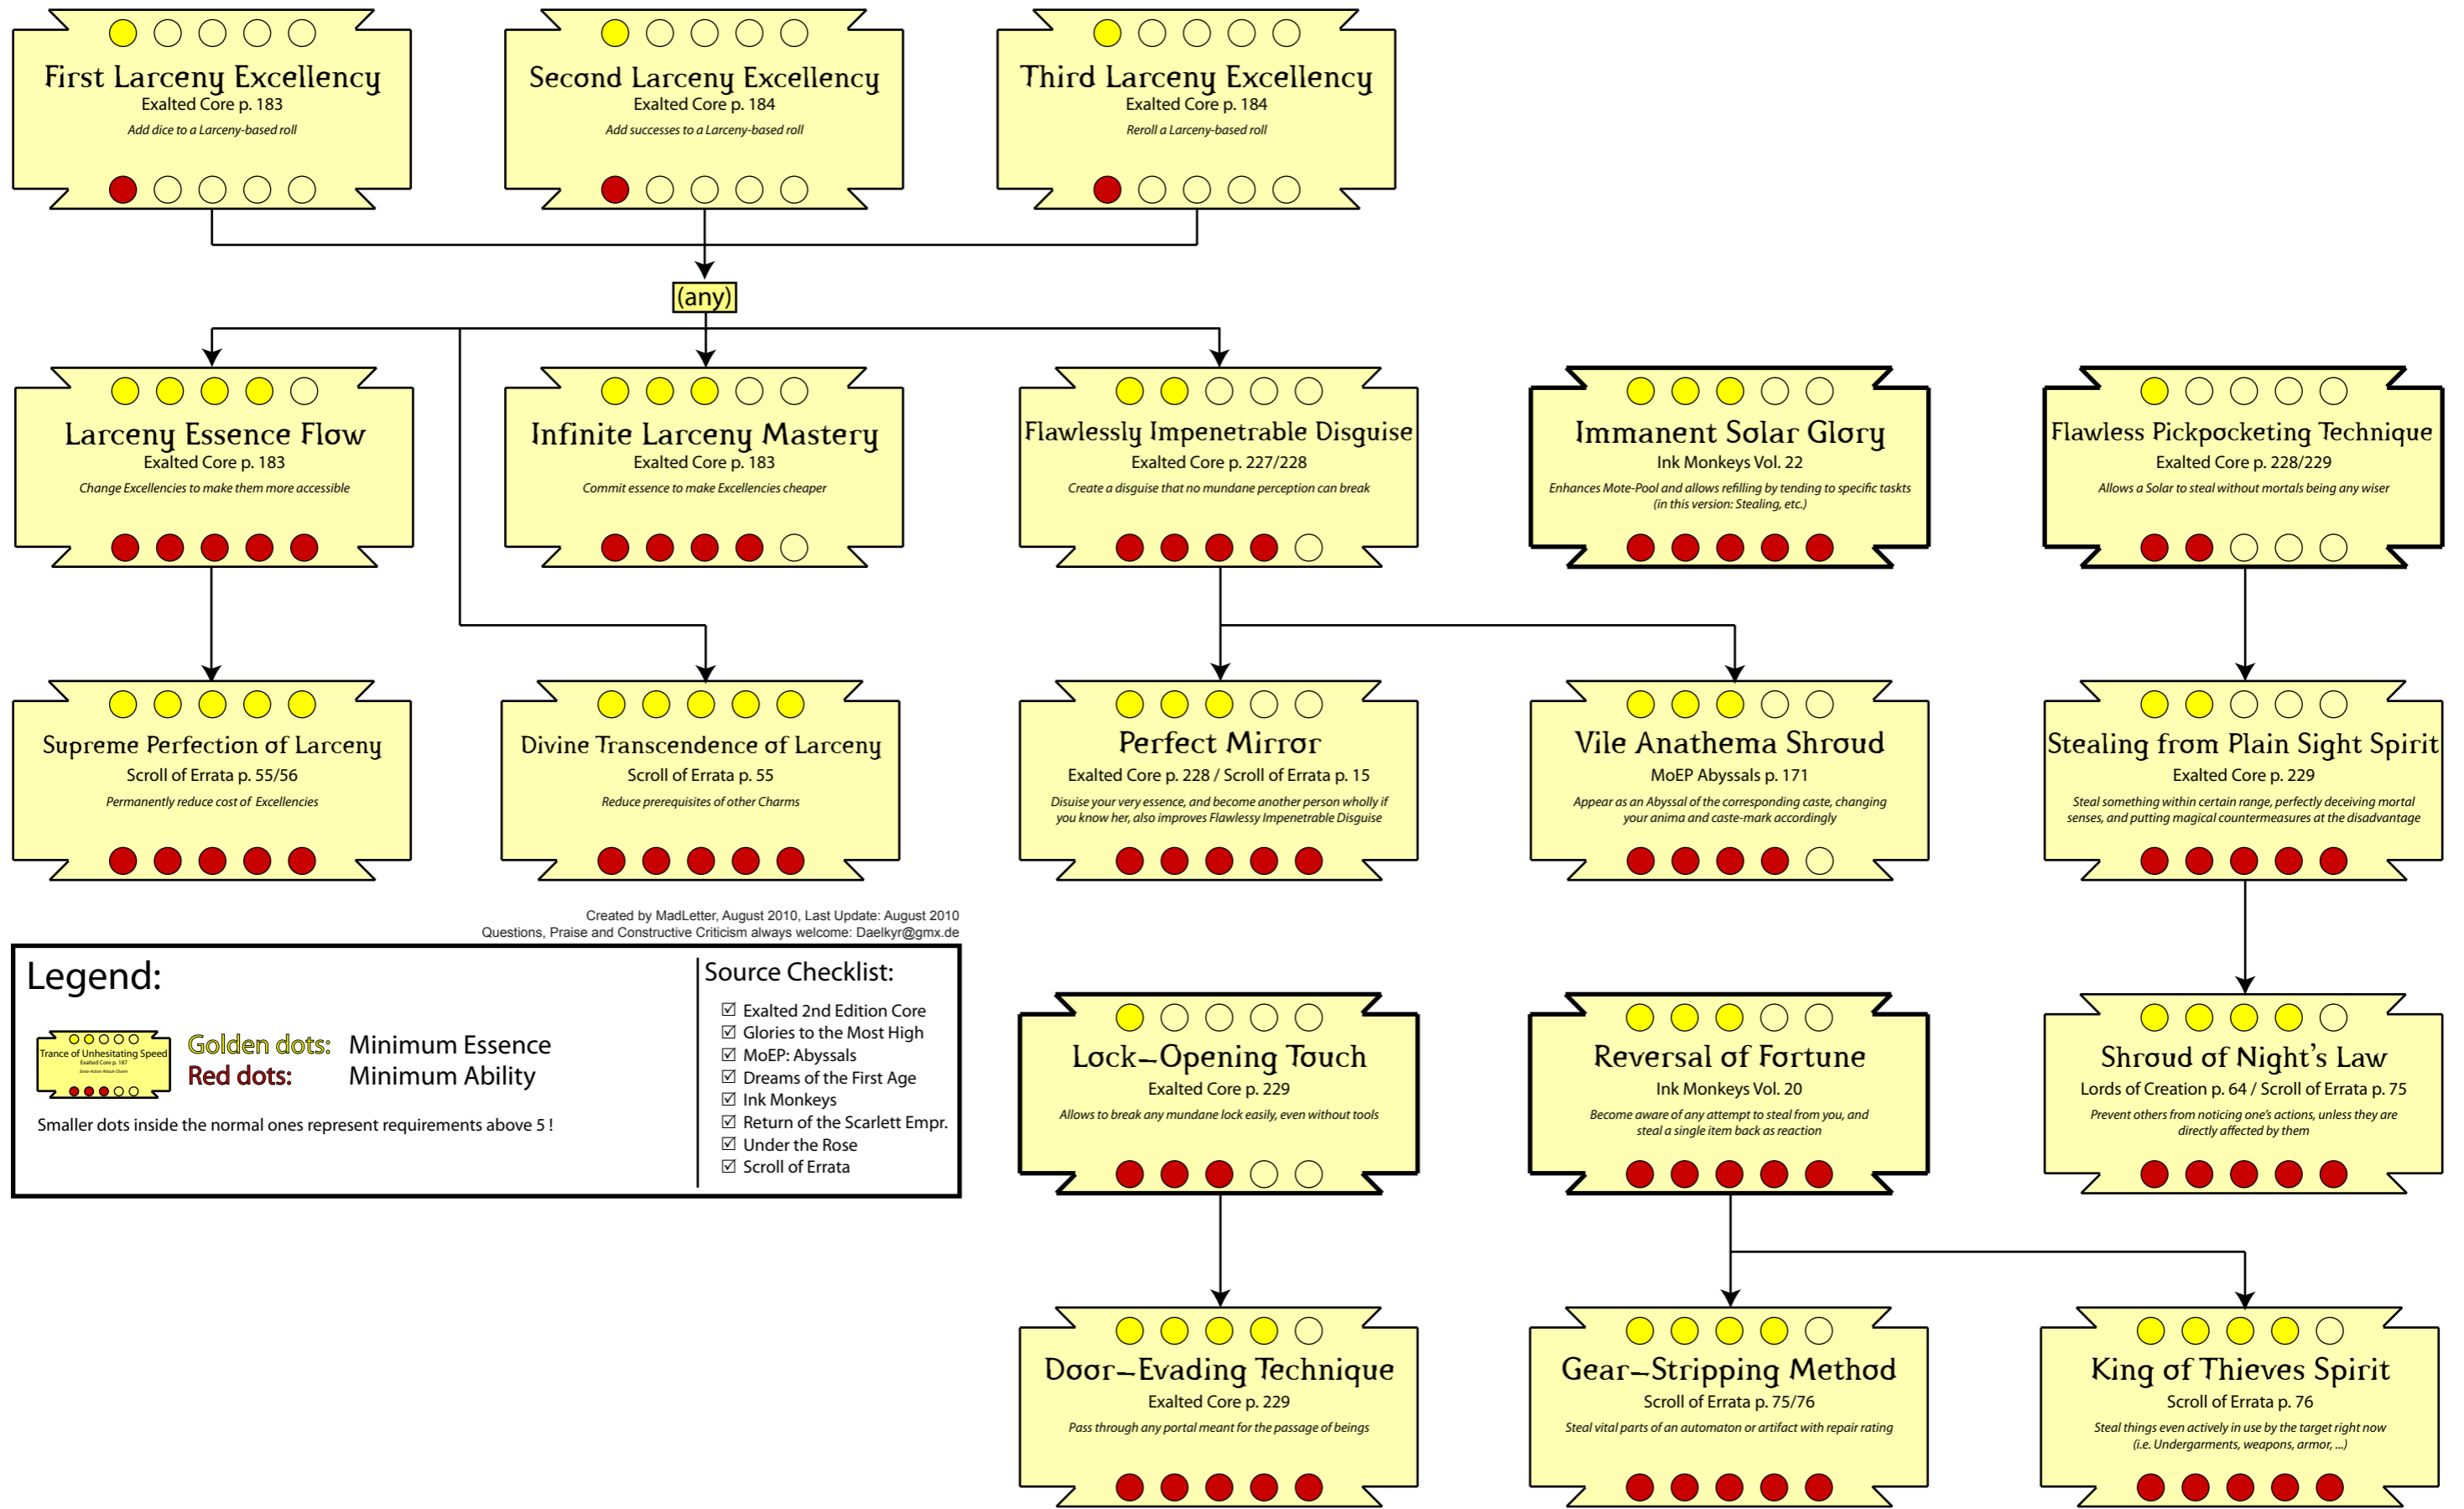

Solar Larceny Charm Tree

Created by MadLetter, August 2010, Last Update: August 2010
Questions, Praise and Constructive Criticism always welcome: Daelkыр@gmx.de

Legend:

Golden dots: Minimum Essence
Red dots: Minimum Ability

Smaller dots inside the normal ones represent requirements above 5!

Source Checklist:

- ☒ Exalted 2nd Edition Core
- ☒ Glories to the Most High
- ☒ MoEP: Abyssals
- ☒ Dreams of the First Age
- ☒ Ink Monkeys
- ☒ Return of the Scarlett Empr.
- ☒ Under the Rose
- ☒ Scroll of Errata