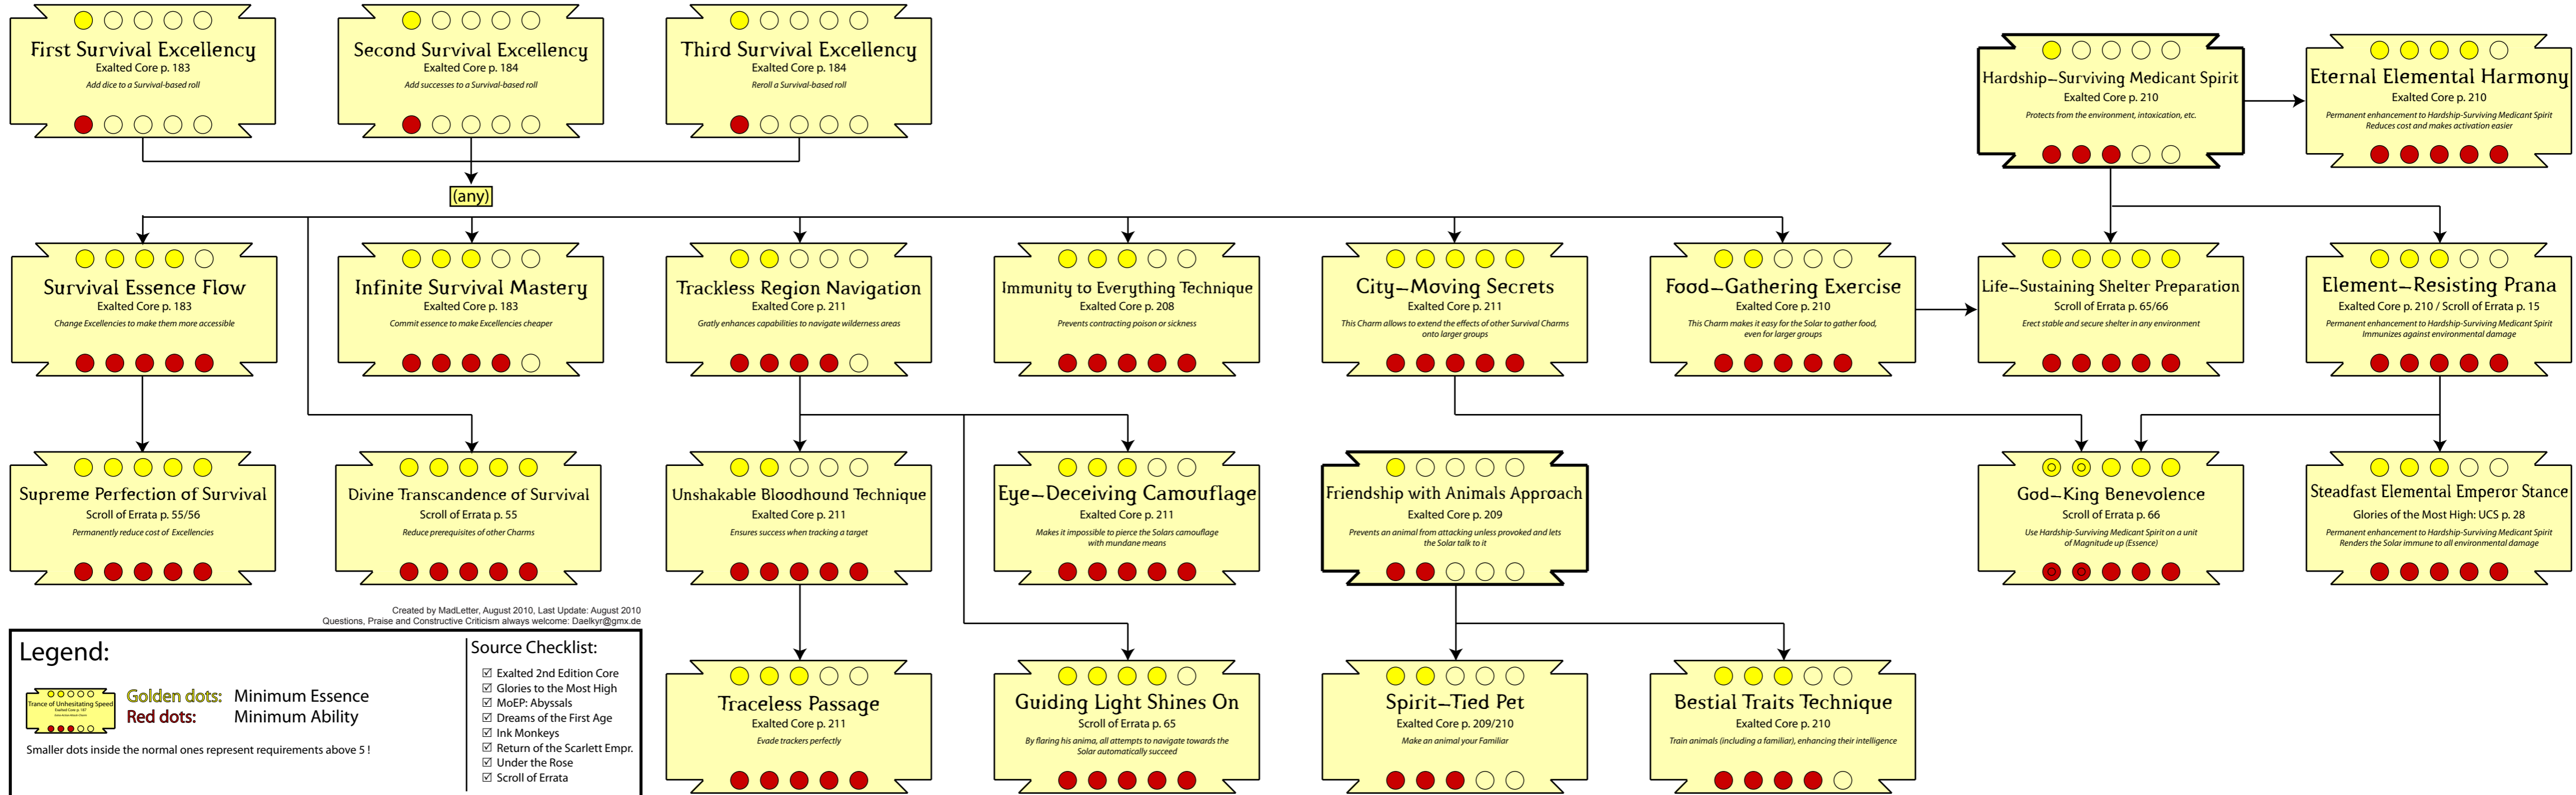

Solar Survival Charm Tree

Created by MadLetter, August 2010, Last Update: August 2010
Questions, Praise and Constructive Criticism always welcome: Daelkyr@gmx.de

Legend:

Golden dots: Minimum Essence
Red dots: Minimum Ability

Smaller dots inside the normal ones represent requirements above 5!

Source Checklist:

- ☒ Exalted 2nd Edition Core
- ☒ Glories to the Most High
- ☒ MoEP: Abyssals
- ☒ Dreams of the First Age
- ☒ Ink Monkeys
- ☒ Return of the Scarlett Empr.
- ☒ Under the Rose
- ☒ Scroll of Errata