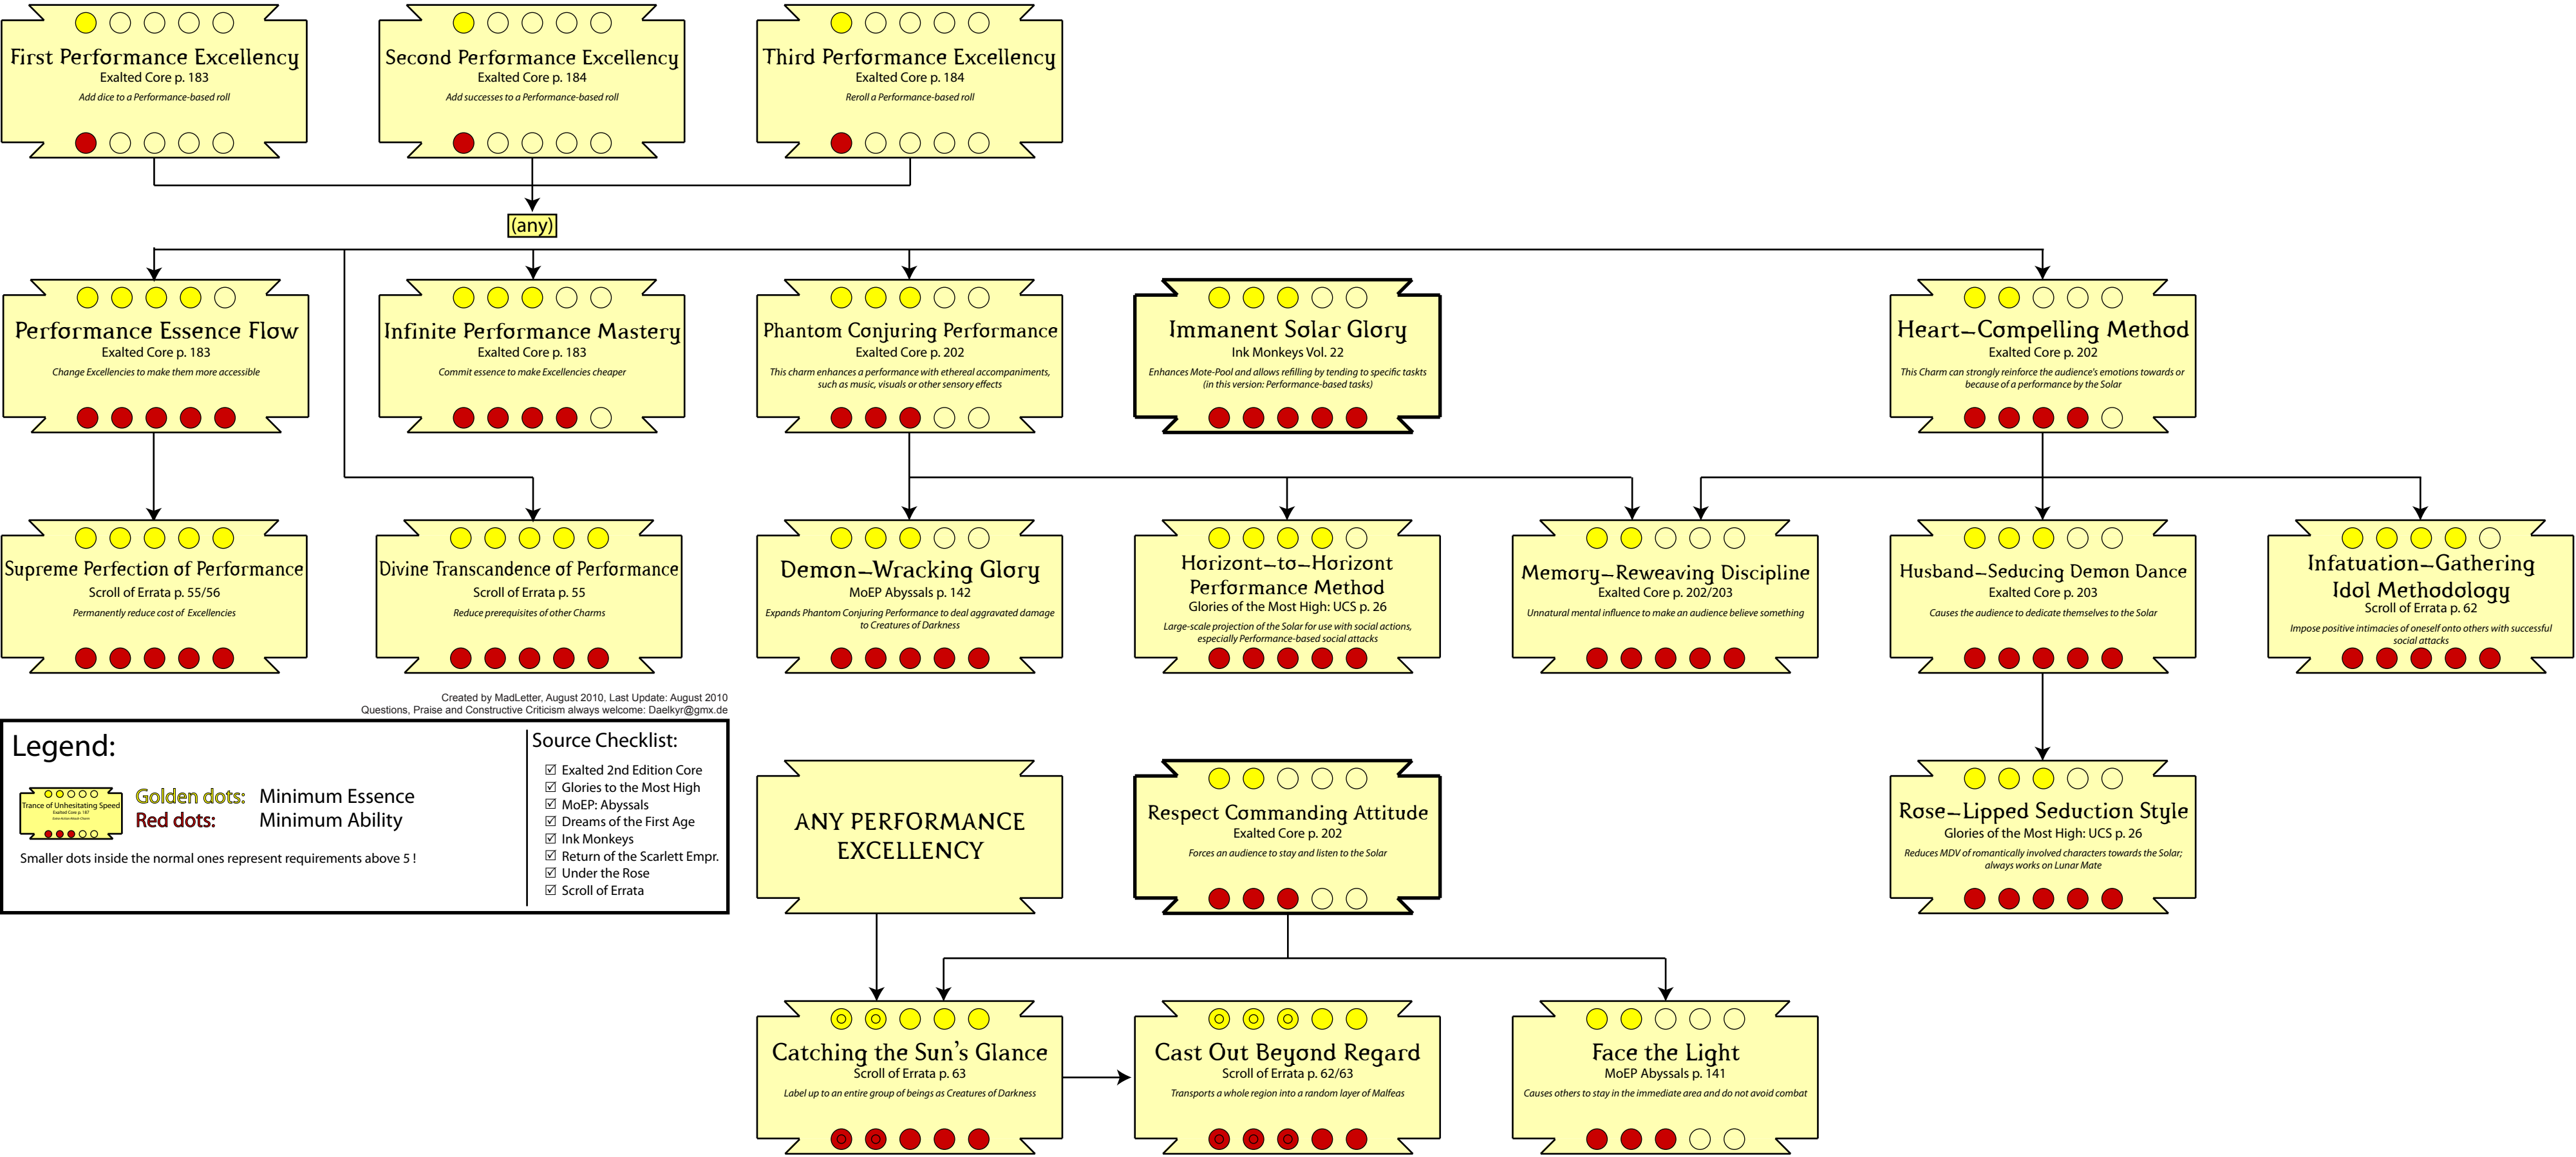

Solar Performance Charm Tree

Created by MadLetter, August 2010, Last Update: August 2010
Questions, Praise and Constructive Criticism always welcome: Daelkyr@gmx.de

Legend:

Golden dots: Minimum Essence
Red dots: Minimum Ability

Smaller dots inside the normal ones represent requirements above 5!

Source Checklist:

- ☒ Exalted 2nd Edition Core
- ☒ Glories to the Most High
- ☒ MoEP: Abyssals
- ☒ Dreams of the First Age
- ☒ Ink Monkeys
- ☒ Return of the Scarlett Empr.
- ☒ Under the Rose
- ☒ Scroll of Errata