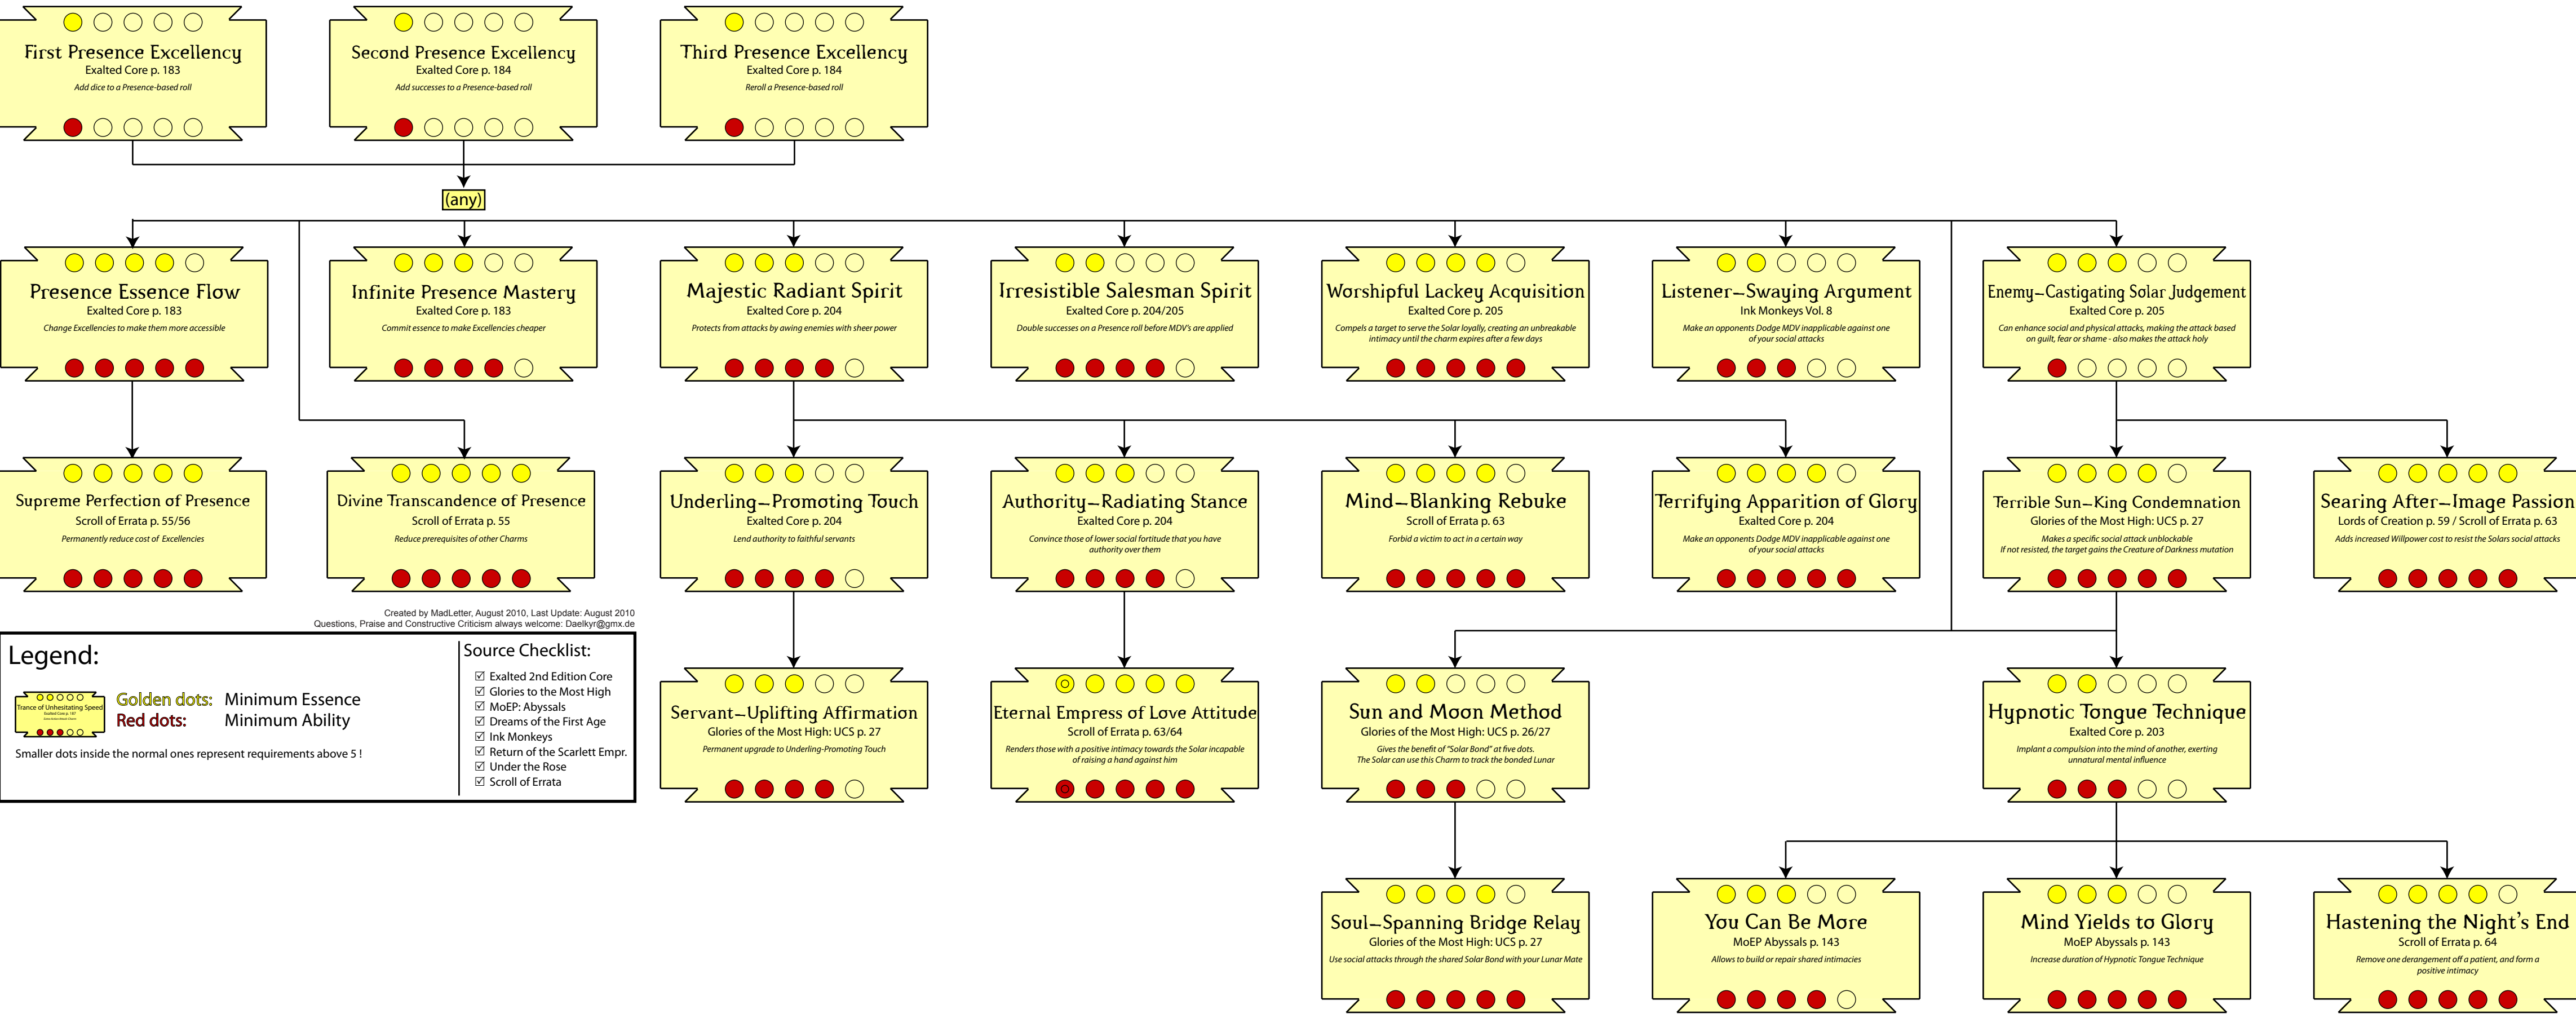

Solar Presence Charm Tree

Created by MadLetter, August 2010, Last Update: August 2010
Questions, Praise and Constructive Criticism always welcome: Daelkyr@gmx.de

Legend:

Golden dots: Minimum Essence
Red dots: Minimum Ability

Smaller dots inside the normal ones represent requirements above 5!

Source Checklist:

- ☒ Exalted 2nd Edition Core
- ☒ Glories to the Most High
- ☒ MoEP: Abyssals
- ☒ Dreams of the First Age
- ☒ Ink Monkeys
- ☒ Return of the Scarlett Empr.
- ☒ Under the Rose
- ☒ Scroll of Errata