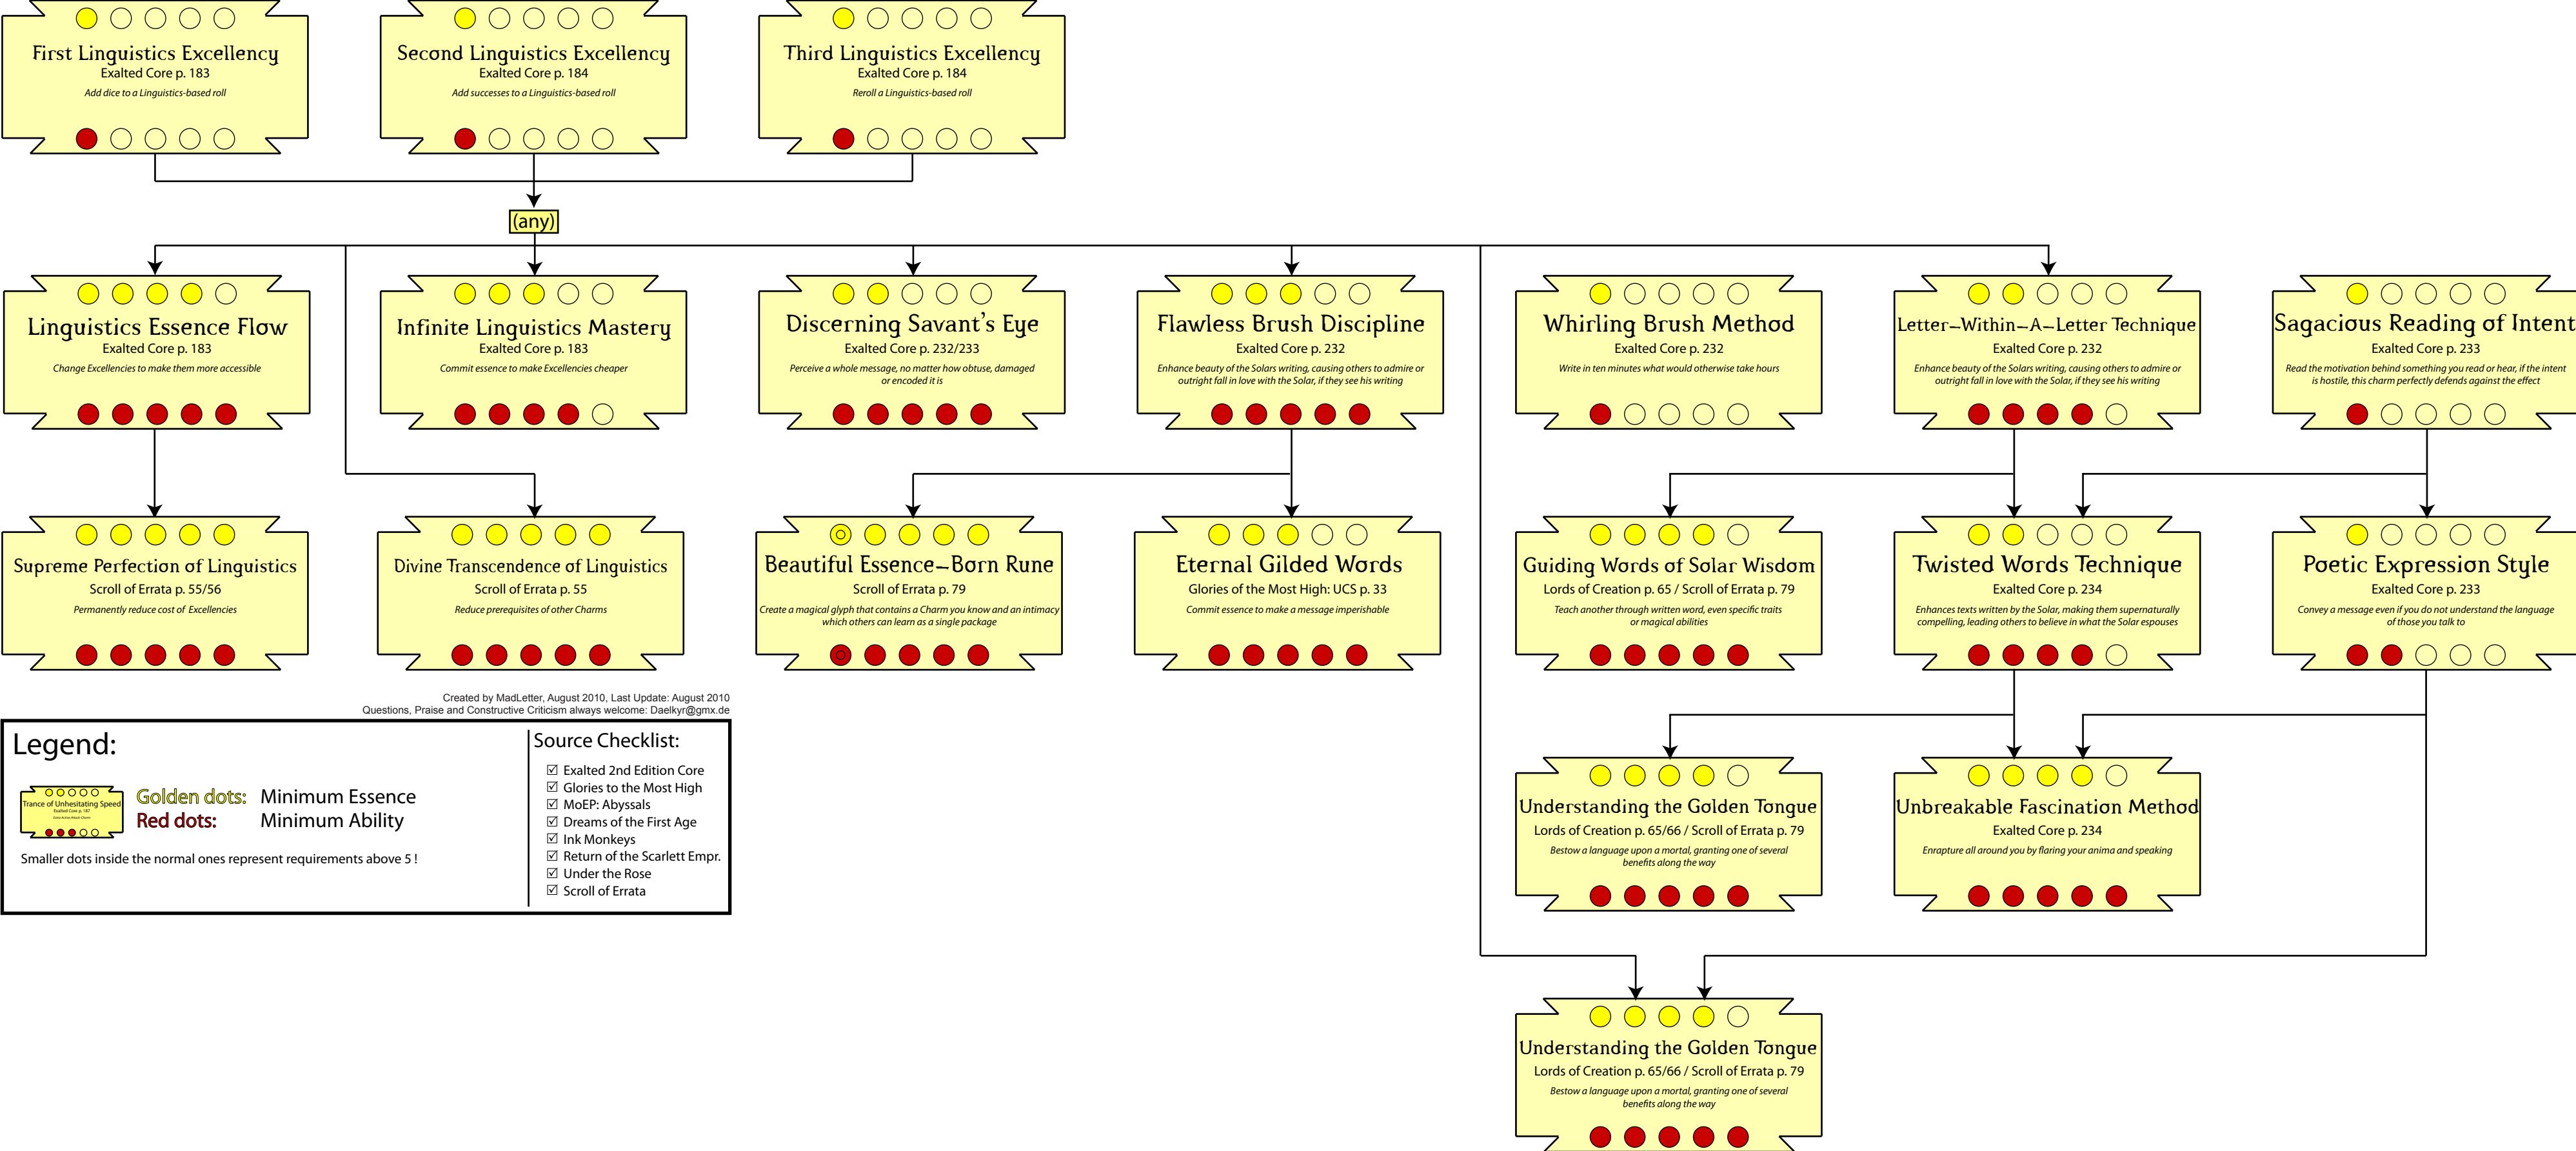

Solar Linguistics Charm Tree

Created by MadLetter, August 2010, Last Update: August 2010
Questions, Praise and Constructive Criticism always welcome: Daelkyr@gmx.de

Legend:		Source Checklist:	
	Golden dots: Minimum Essence	☒ Exalted 2nd Edition Core	
	Red dots: Minimum Ability	☒ Glories to the Most High	
		☒ MoEP: Abyssals	
		☒ Dreams of the First Age	
		☒ Ink Monkeys	
		☒ Return of the Scarlett Empr.	
		☒ Under the Rose	
		☒ Scroll of Errata	
Smaller dots inside the normal ones represent requirements above 5!