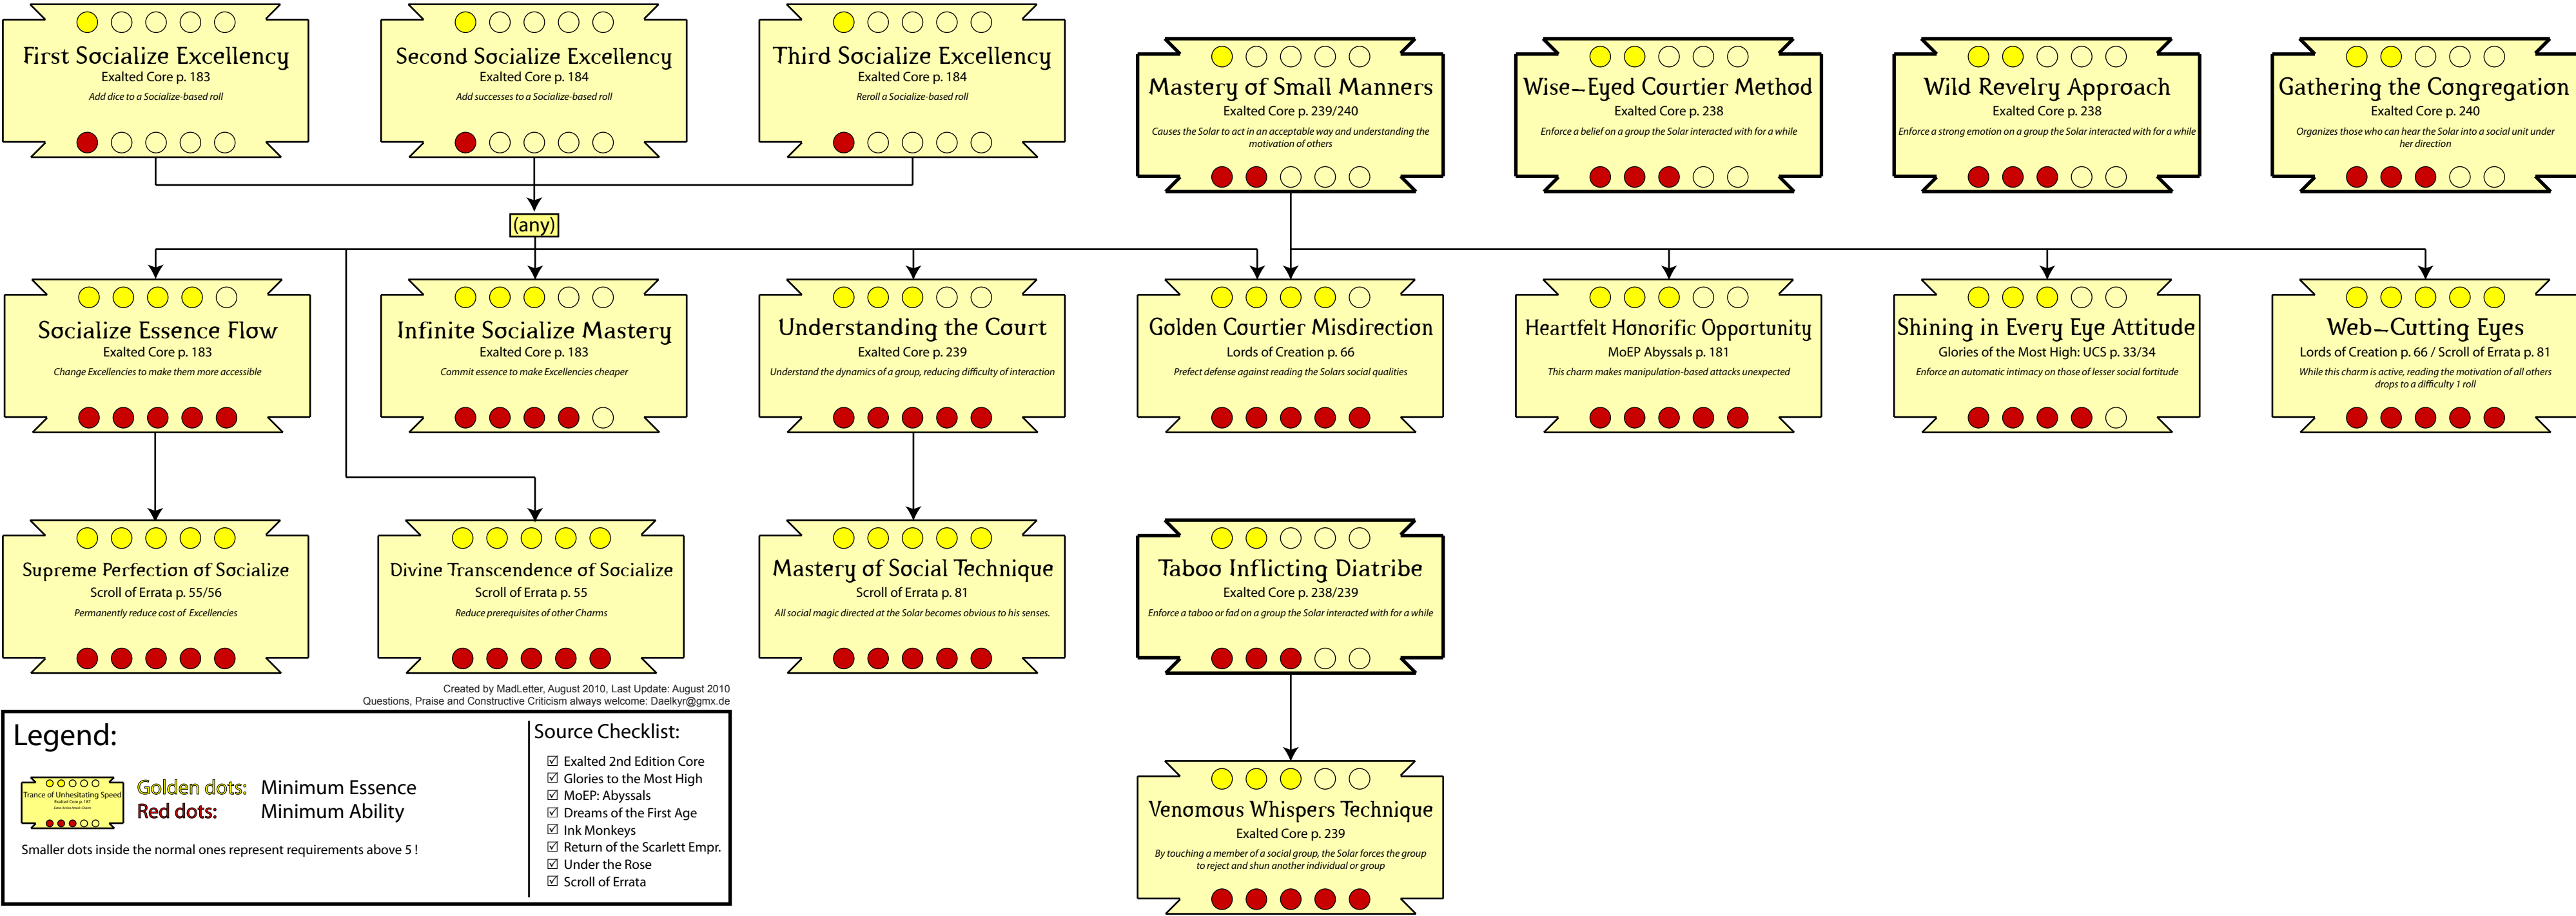

Solar Socialize Charm Tree

Created by MadLetter, August 2010, Last Update: August 2010
Questions, Praise and Constructive Criticism always welcome: Daelkyr@gmx.de

Legend:

Golden dots: Minimum Essence
Red dots: Minimum Ability

Smaller dots inside the normal ones represent requirements above 5!

Source Checklist:

- ☒ Exalted 2nd Edition Core
- ☒ Glories to the Most High
- ☒ MoEP: Abyssals
- ☒ Dreams of the First Age
- ☒ Ink Monkeys
- ☒ Return of the Scarlett Empr.
- ☒ Under the Rose
- ☒ Scroll of Errata