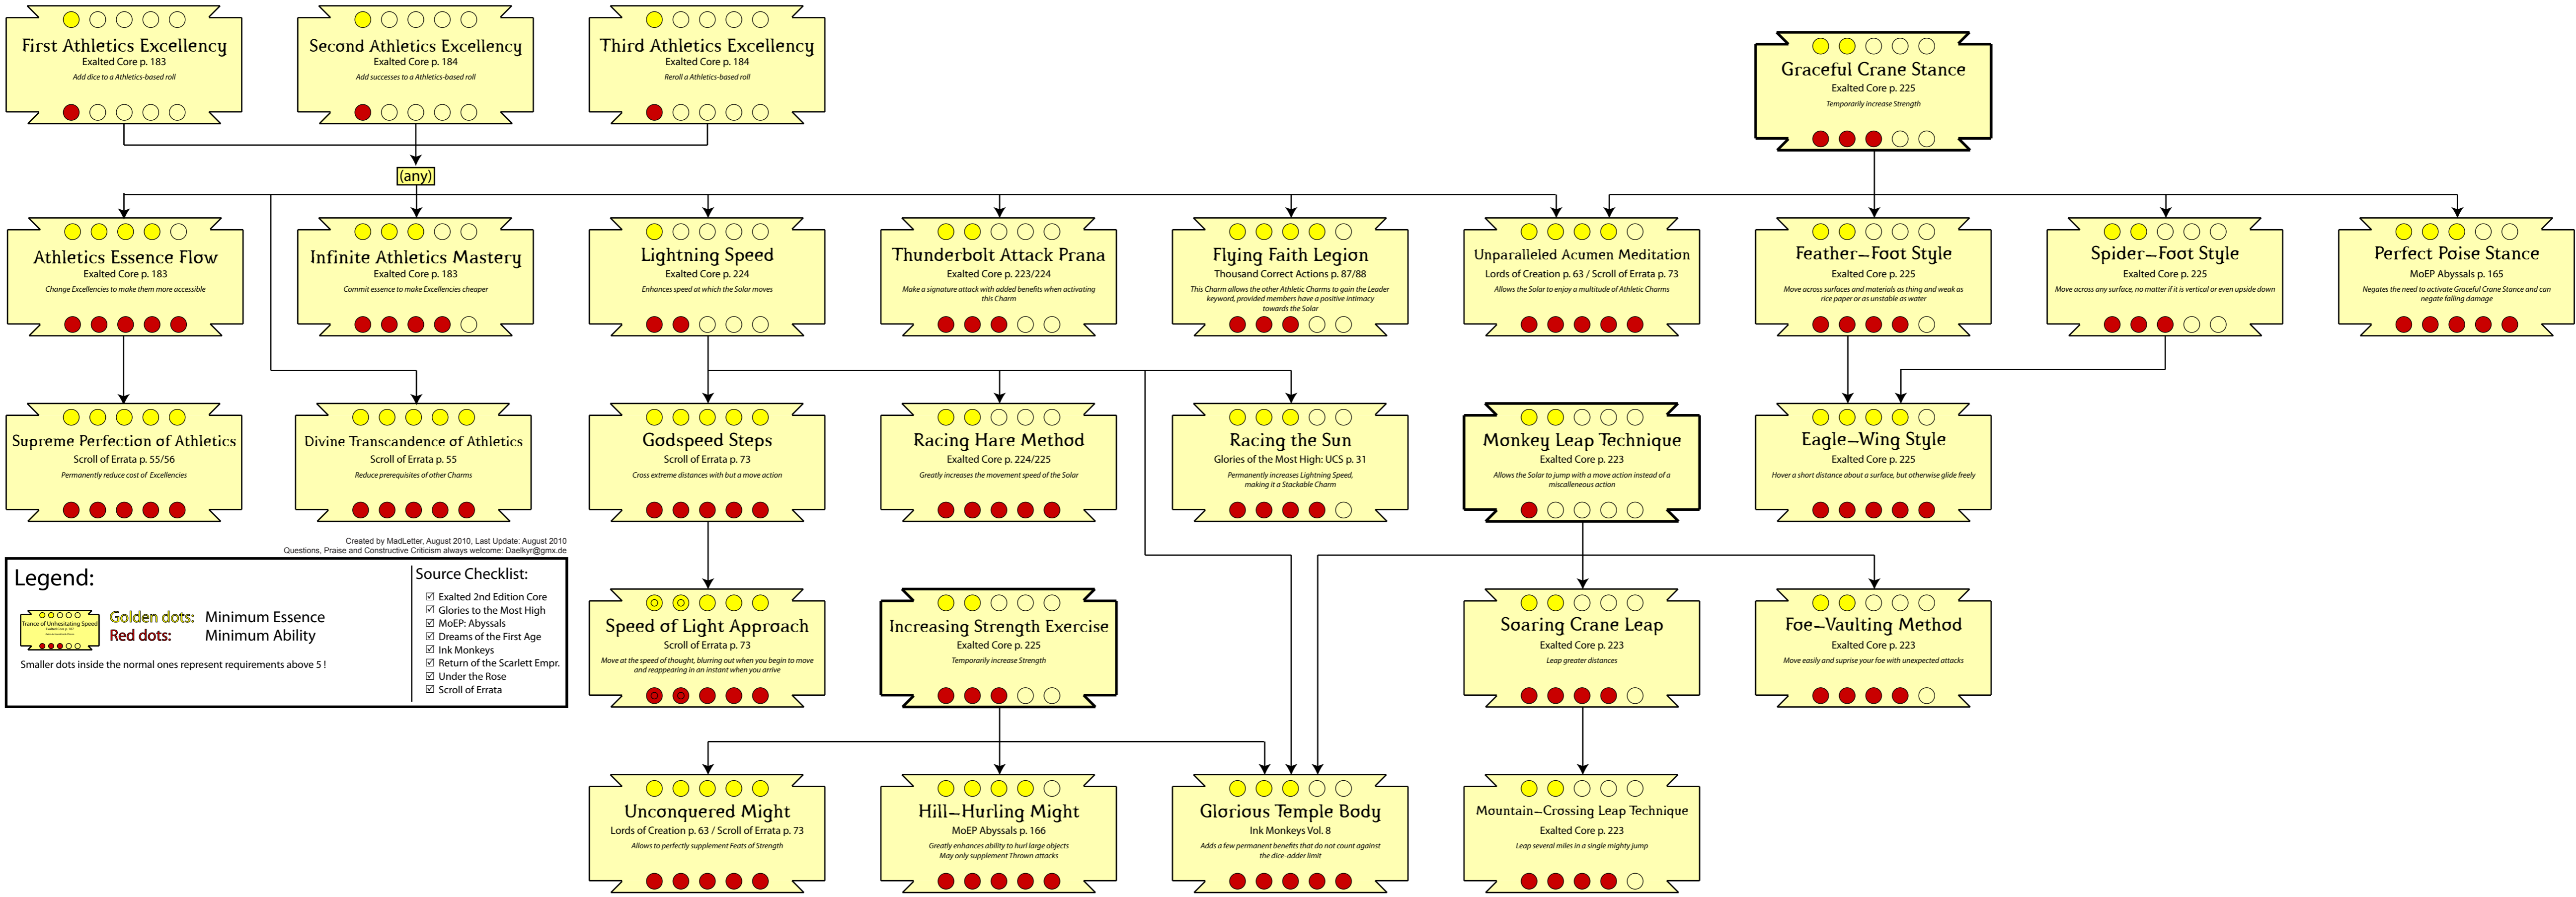

Solar Athletics Charm Tree

Legend:

Golden dots: Minimum Essence
Red dots: Minimum Ability

Smaller dots inside the normal ones represent requirements above 5!

Source Checklist:

- ☒ Exalted 2nd Edition Core
- ☒ Glories to the Most High
- ☒ MoEP: Abyssals
- ☒ Dreams of the First Age
- ☒ Ink Monkeys
- ☒ Return of the Scarlett Empr.
- ☒ Under the Rose
- ☒ Scroll of Errata