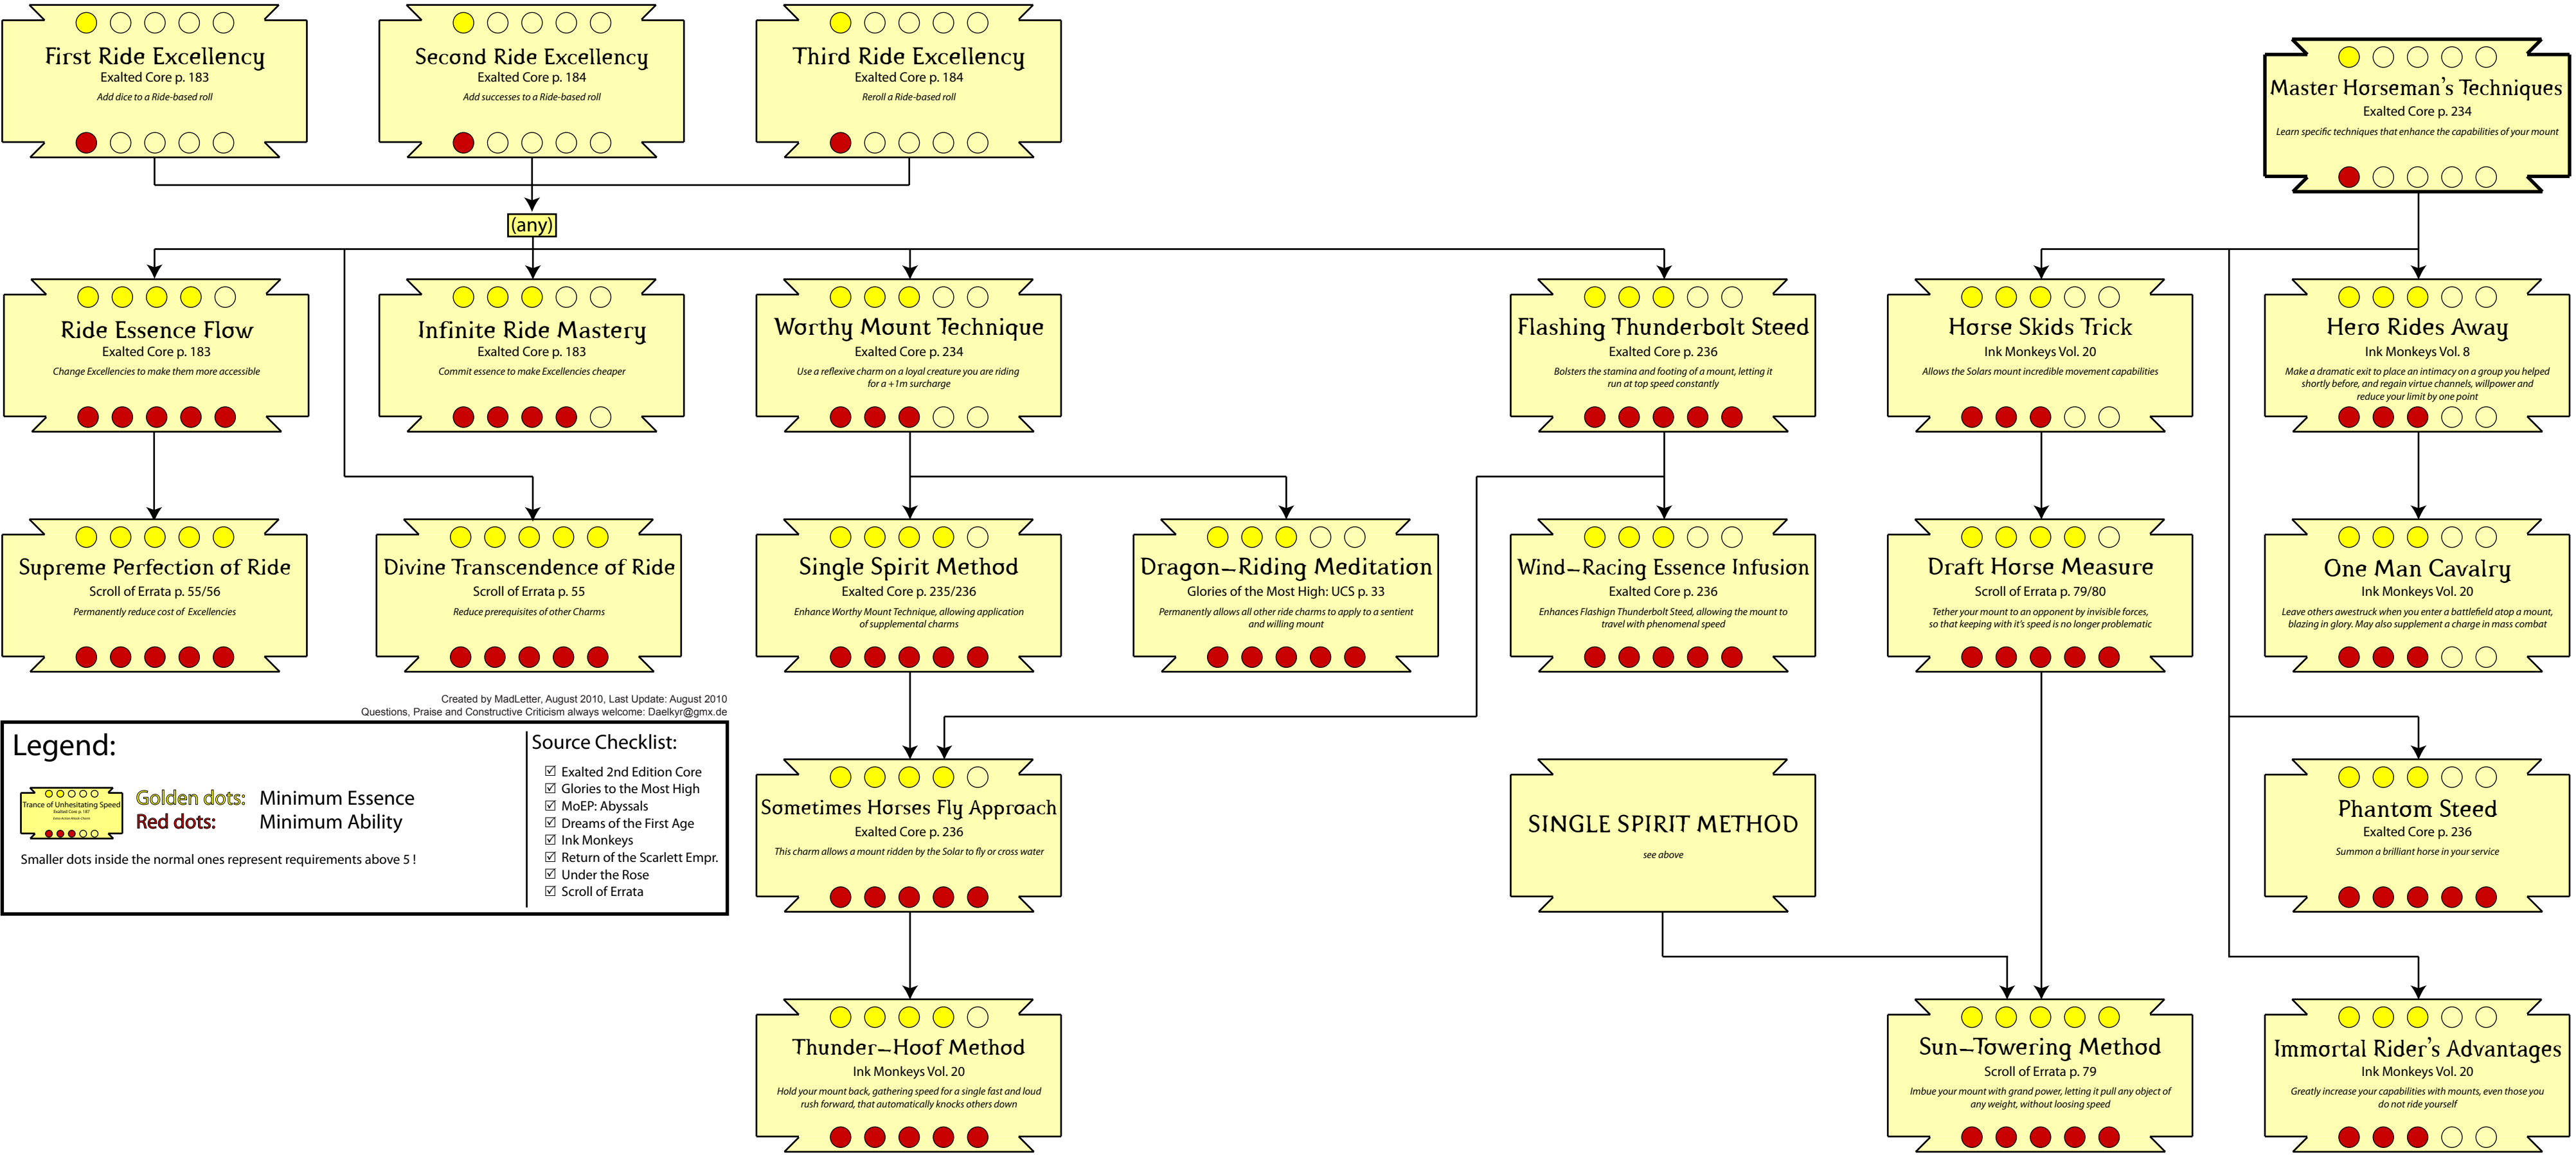

Solar Ride Charm Tree

Created by MadLetter, August 2010, Last Update: August 2010
Questions, Praise and Constructive Criticism always welcome: Daelkyr@gmx.de

Legend:

Golden dots: Minimum Essence
Red dots: Minimum Ability

Smaller dots inside the normal ones represent requirements above 5!

Source Checklist:

- ☒ Exalted 2nd Edition Core
- ☒ Glories to the Most High
- ☒ MoEP: Abyssals
- ☒ Dreams of the First Age
- ☒ Ink Monkeys
- ☒ Return of the Scarlett Empr.
- ☒ Under the Rose
- ☒ Scroll of Errata