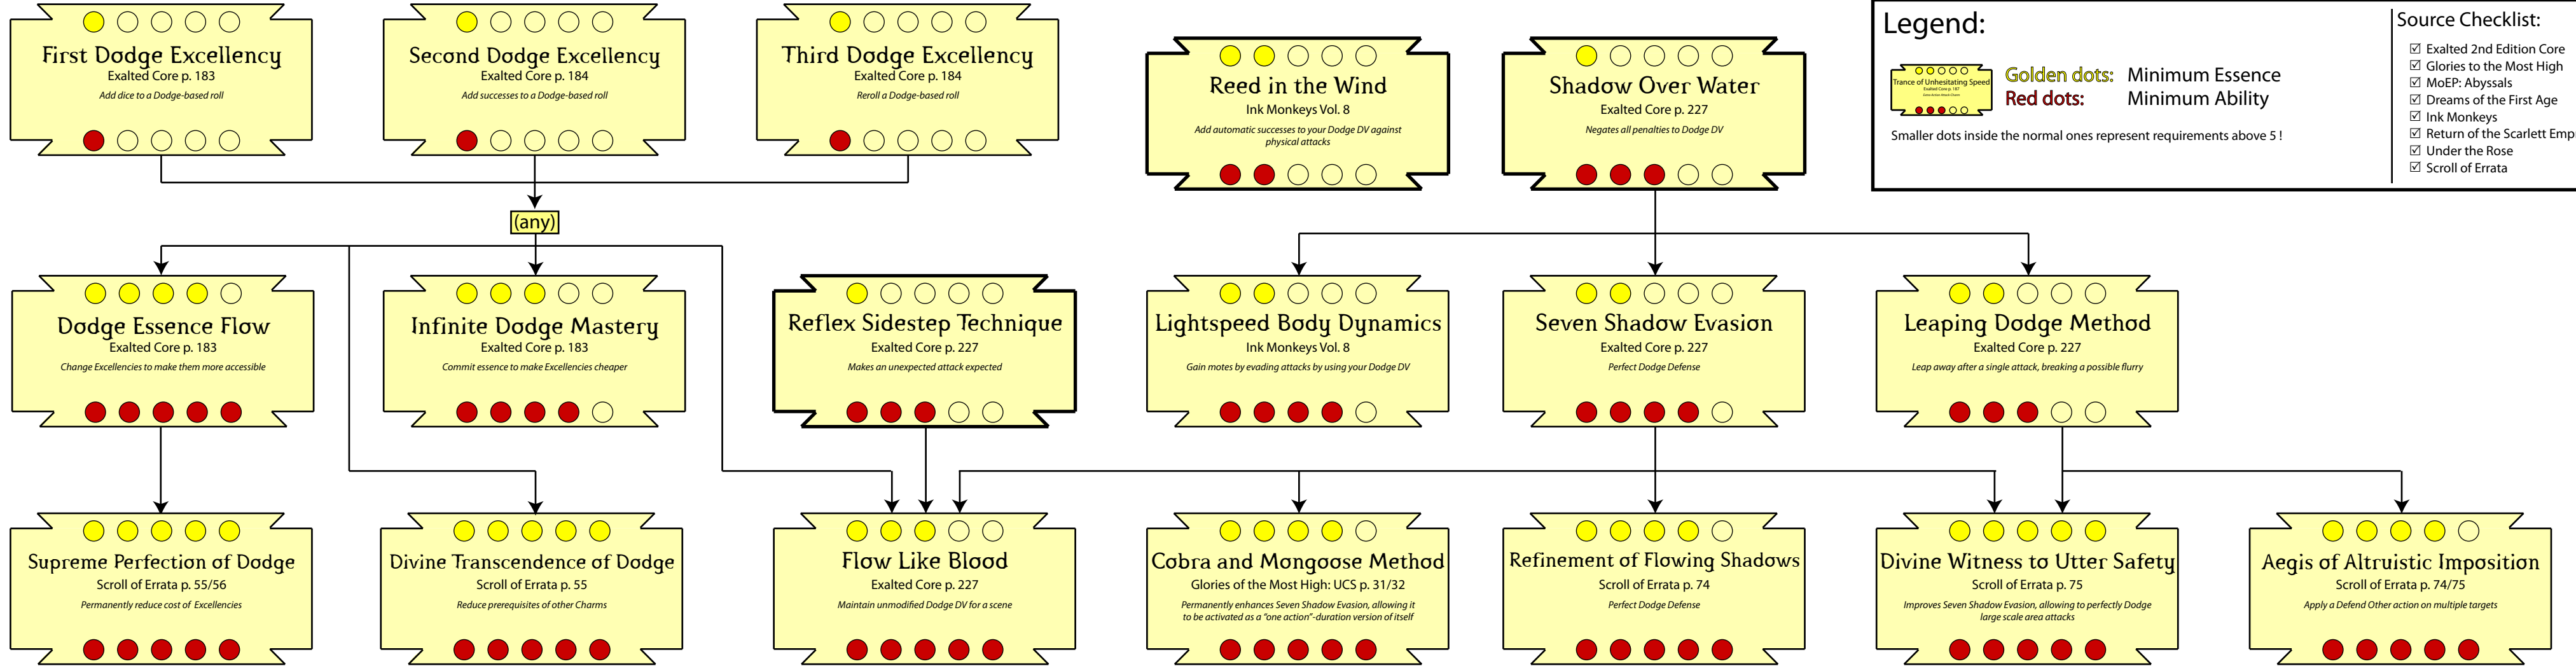

Solar Dodge Charm Tree

Created by MadLetter, August 2010, Last Update: August 2010
Questions, Praise and Constructive Criticism always welcome: Daelkylr@gmx.de

First Dodge Excellency
Exalted Core p. 183
Add dice to a Dodge-based roll

Second Dodge Excellency
Exalted Core p. 184
Add successes to a Dodge-based roll

Third Dodge Excellency
Exalted Core p. 184
Reroll a Dodge-based roll

Reed in the Wind
Ink Monkeys Vol. 8
Add automatic successes to your Dodge DV against physical attacks

Shadow Over Water
Exalted Core p. 227
Negates all penalties to Dodge DV

Dodge Essence Flow
Exalted Core p. 183
Change Excellencies to make them more accessible

Infinite Dodge Mastery
Exalted Core p. 183
Commit essence to make Excellencies cheaper

Reflex Sidestep Technique
Exalted Core p. 227
Makes an unexpected attack expected

Lightspeed Body Dynamics
Ink Monkeys Vol. 8
Gain motes by evading attacks by using your Dodge DV

Seven Shadow Evasion
Exalted Core p. 227
Perfect Dodge Defense

Leaping Dodge Method
Exalted Core p. 227
Leap away after a single attack, breaking a possible flurry

Supreme Perfection of Dodge
Scroll of Errata p. 55/56
Permanently reduce cost of Excellencies

Divine Transcendence of Dodge
Scroll of Errata p. 55
Reduce prerequisites of other Charms

Flow Like Blood
Exalted Core p. 227
Maintain unmodified Dodge DV for a scene

Cobra and Mongoose Method
Glories of the Most High: UCS p. 31/32
Permanently enhances Seven Shadow Evasion, allowing it to be activated as a "one action"-duration version of itself

Refinement of Flowing Shadows
Scroll of Errata p. 74
Perfect Dodge Defense

Divine Witness to Utter Safety
Scroll of Errata p. 75
Improves Seven Shadow Evasion, allowing to perfectly Dodge large scale area attacks

Aegis of Altruistic Imposition
Scroll of Errata p. 74/75
Apply a Defend Other action on multiple targets