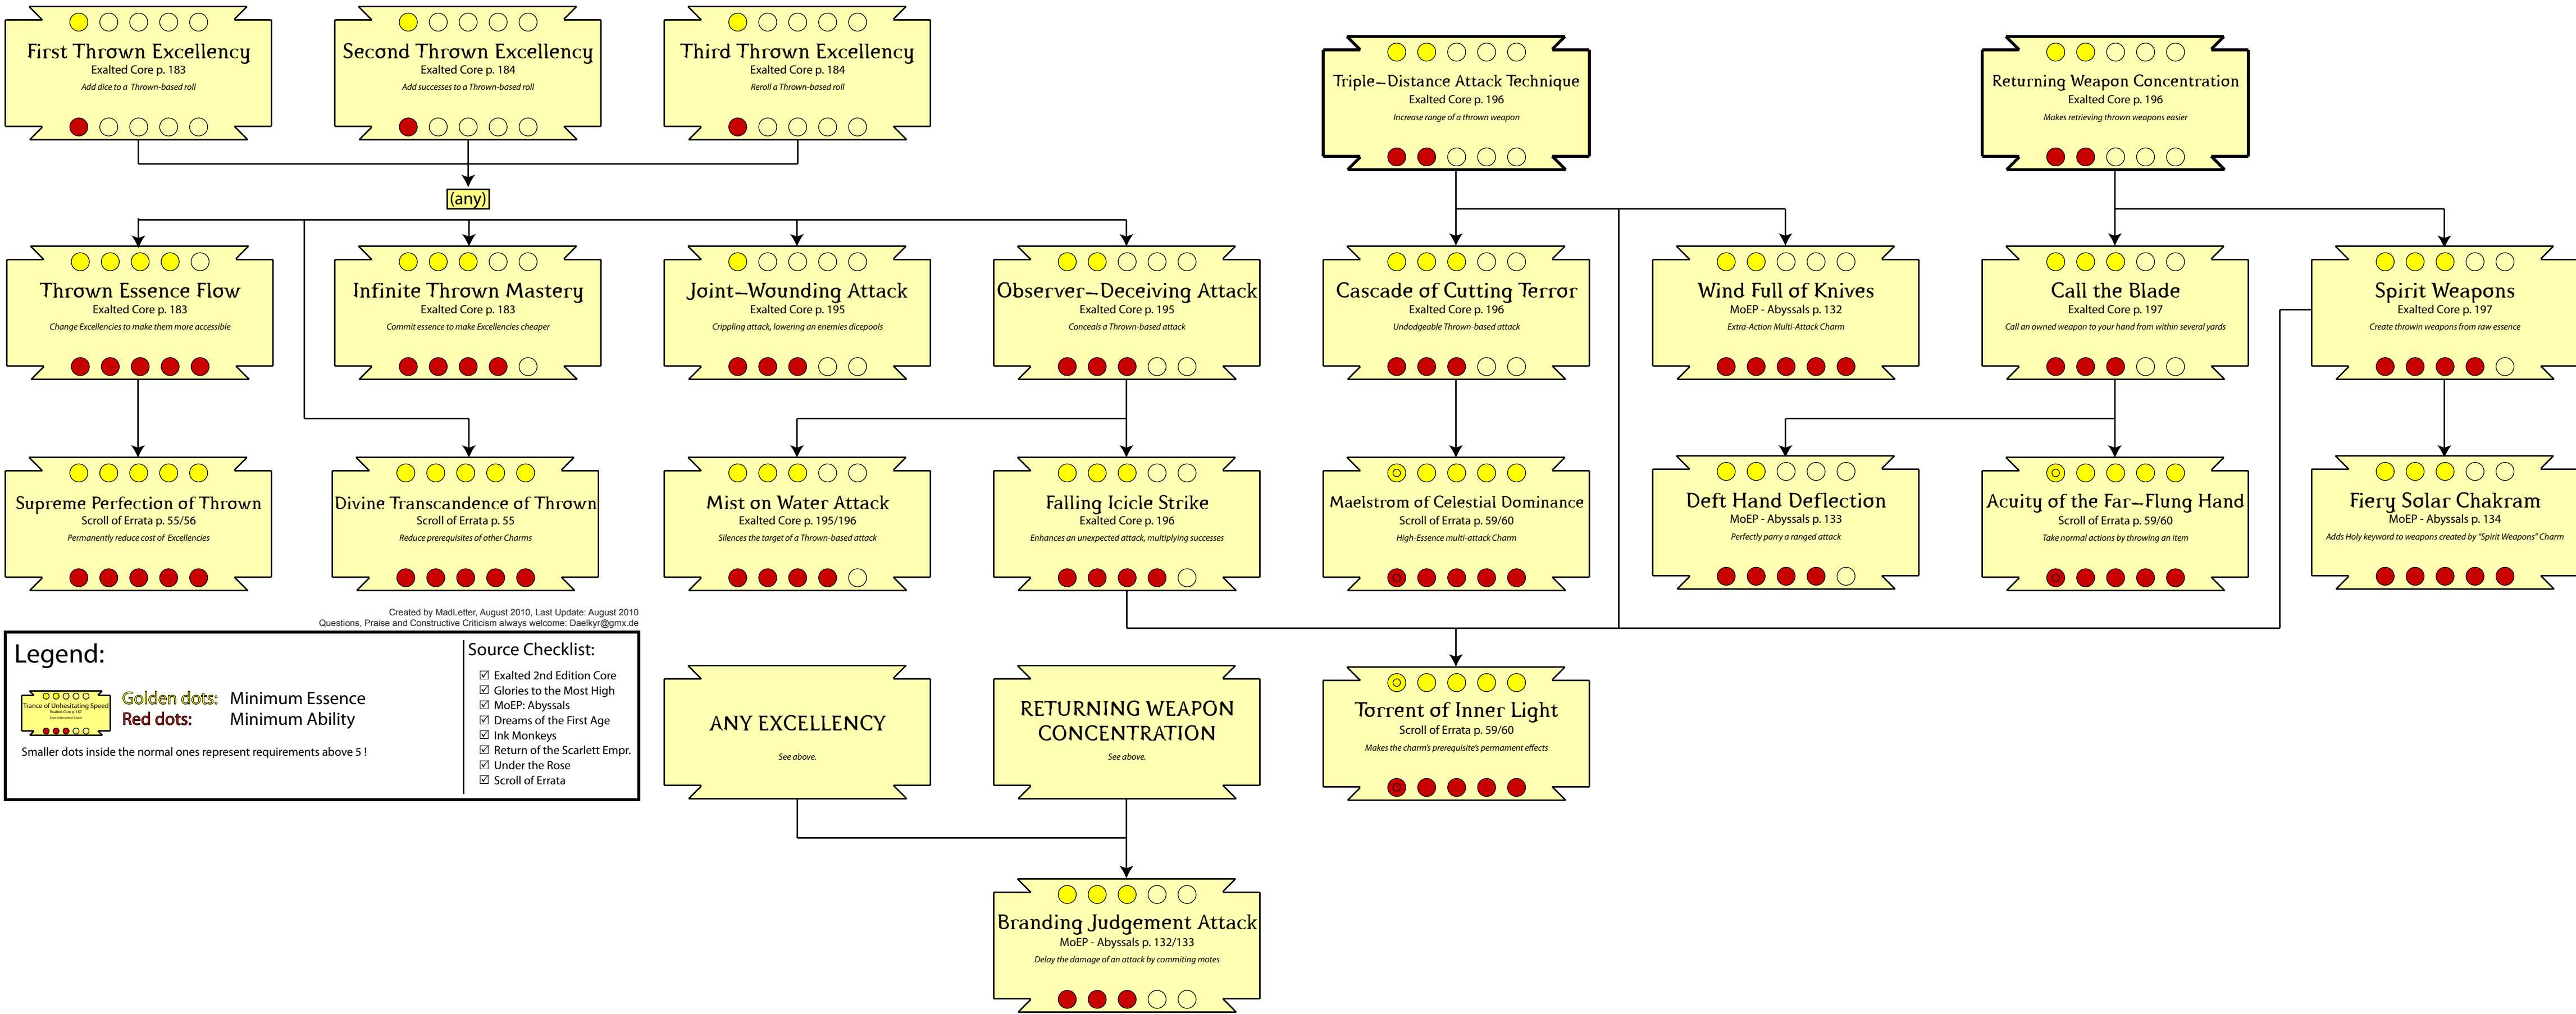

Solar Thrown Charm Tree

Legend:

Golden dots: Minimum Essence
 Red dots: Minimum Ability

Smaller dots inside the normal ones represent requirements above 5!

Source Checklist:

- ☒ Exalted 2nd Edition Core
- ☒ Glories to the Most High
- ☒ MoEP: Abyssals
- ☒ Dreams of the First Age
- ☒ Ink Monkeys
- ☒ Return of the Scarlett Empr.
- ☒ Under the Rose
- ☒ Scroll of Errata