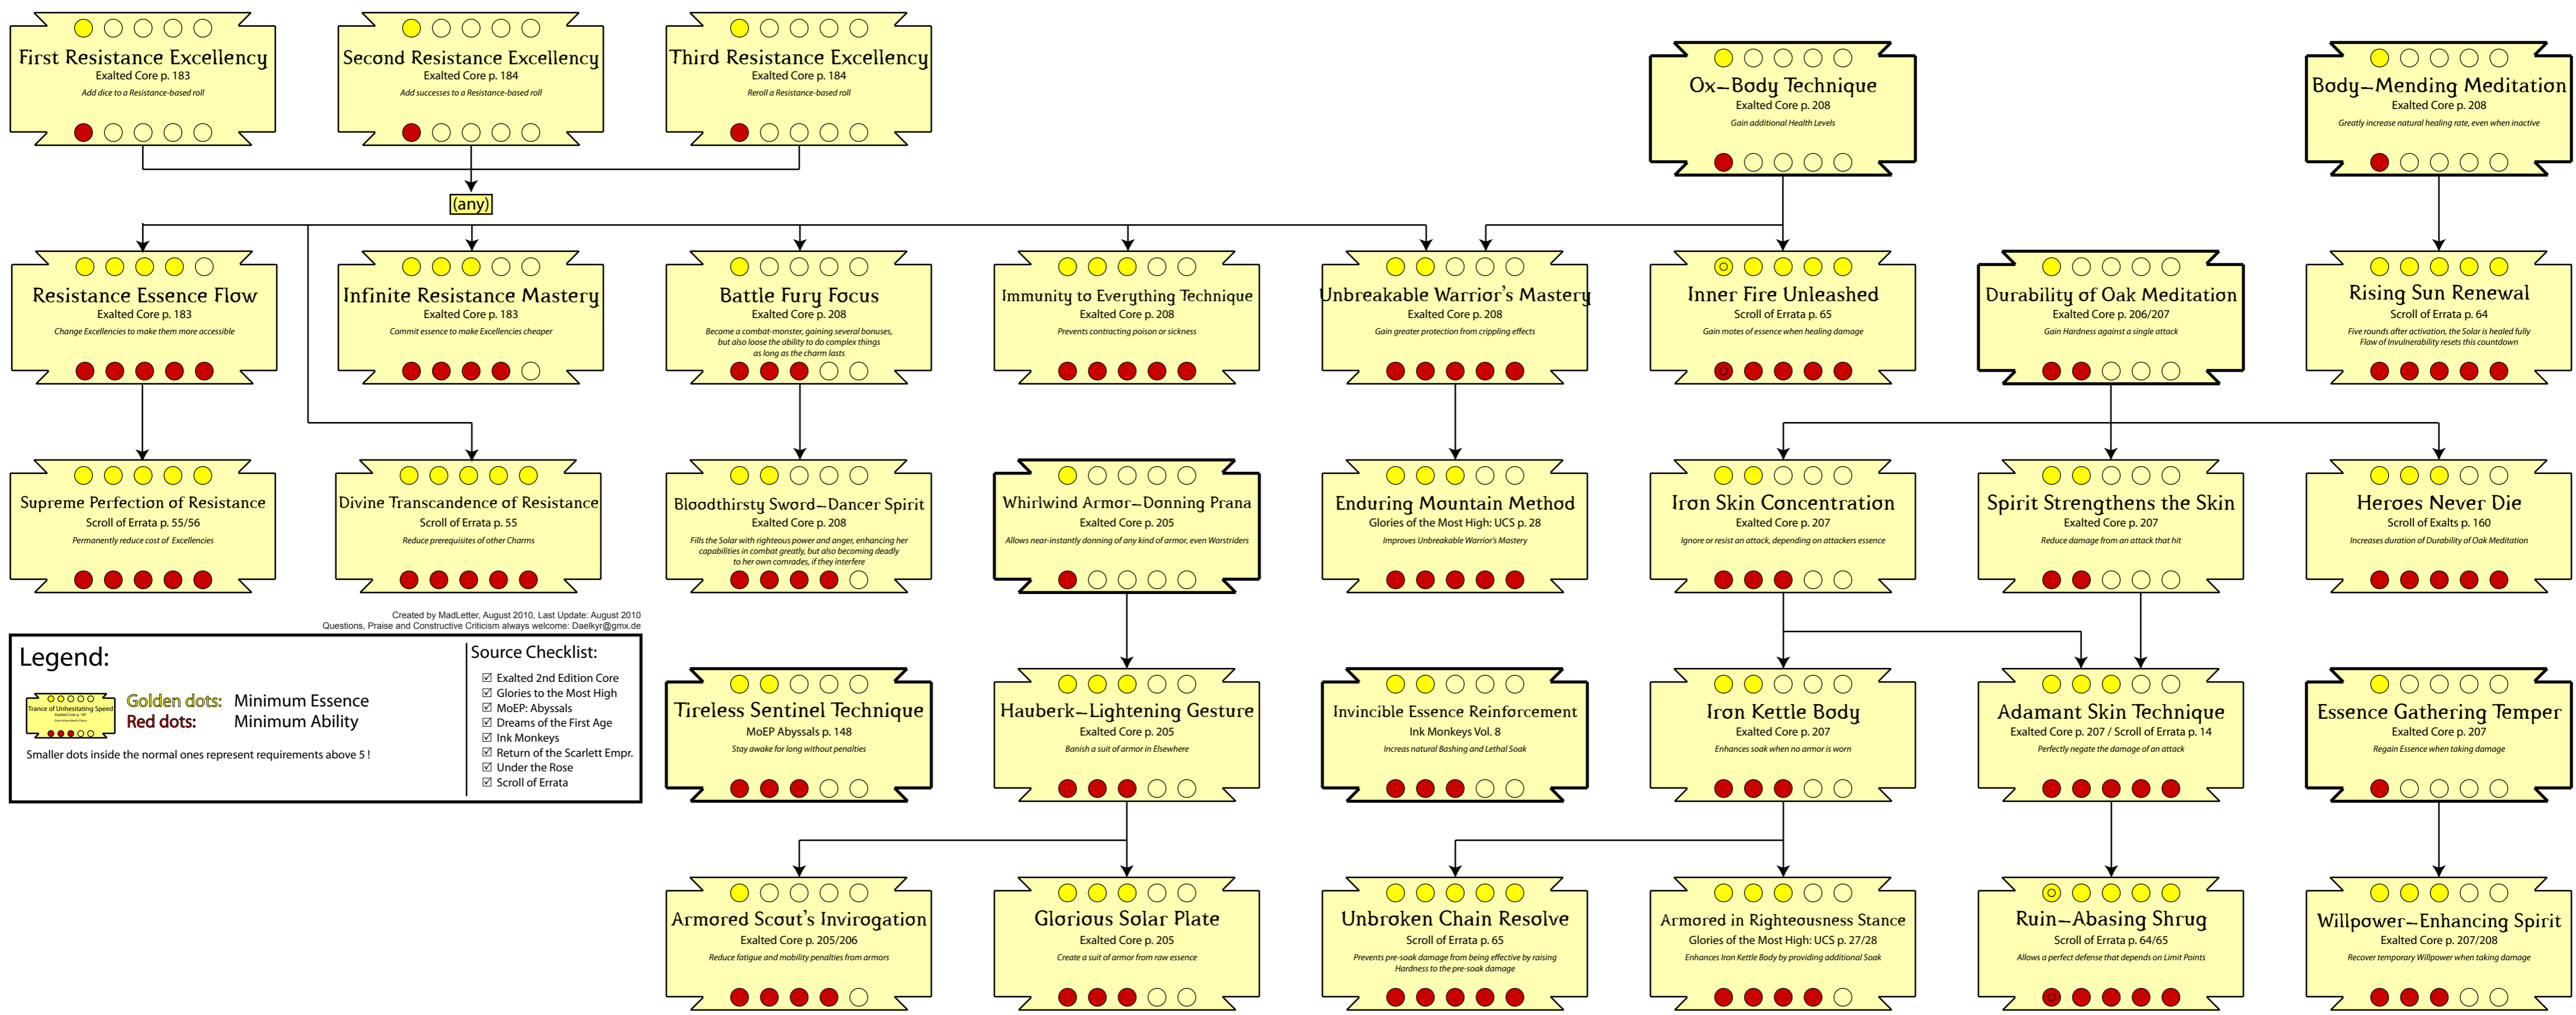

Solar Resistance Charm Tree

Legend:

Golden dots: Minimum Essence
Red dots: Minimum Ability

Smaller dots inside the normal ones represent requirements above 5!

Source Checklist:

- ☒ Exalted 2nd Edition Core
- ☒ Glories to the Most High
- ☒ MoEP: Abyssals
- ☒ Dreams of the First Age
- ☒ Ink Monkeys
- ☒ Return of the Scarlett Empr.
- ☒ Under the Rose
- ☒ Scroll of Errata