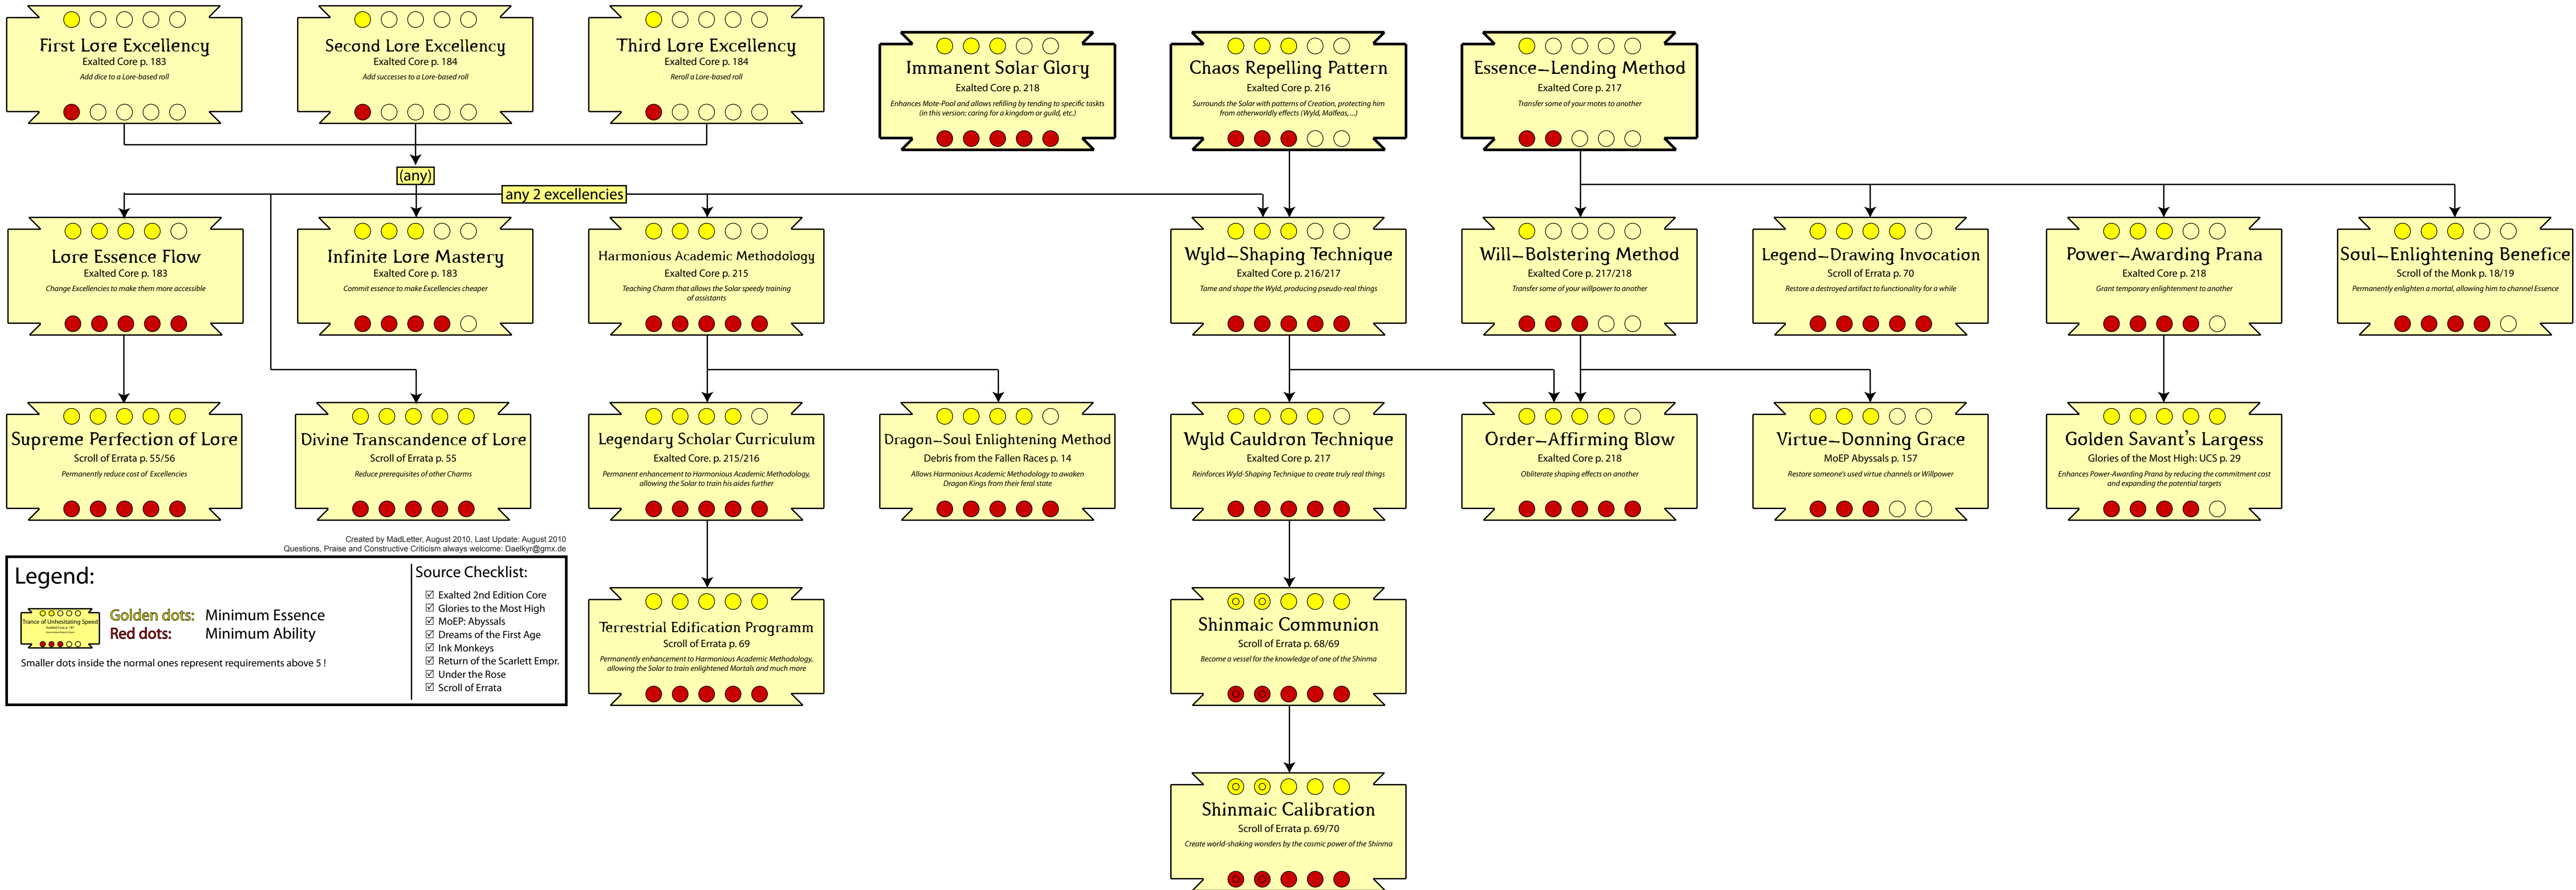

Solar Lore Charm Tree

Created by MadLetter, August 2010. Last Update: August 2010
Questions, Praise and Constructive Criticism always welcome: Daelkyr@gmx.de

Legend:

Golden dots: Minimum Essence
Red dots: Minimum Ability

Smaller dots inside the normal ones represent requirements above 5!

Source Checklist:

- ☒ Exalted 2nd Edition Core
- ☒ Glories to the Most High
- ☒ MoEP: Abyssals
- ☒ Dreams of the First Age
- ☒ Ink Monkeys
- ☒ Return of the Scarlett Empr.
- ☒ Under the Rose
- ☒ Scroll of Errata