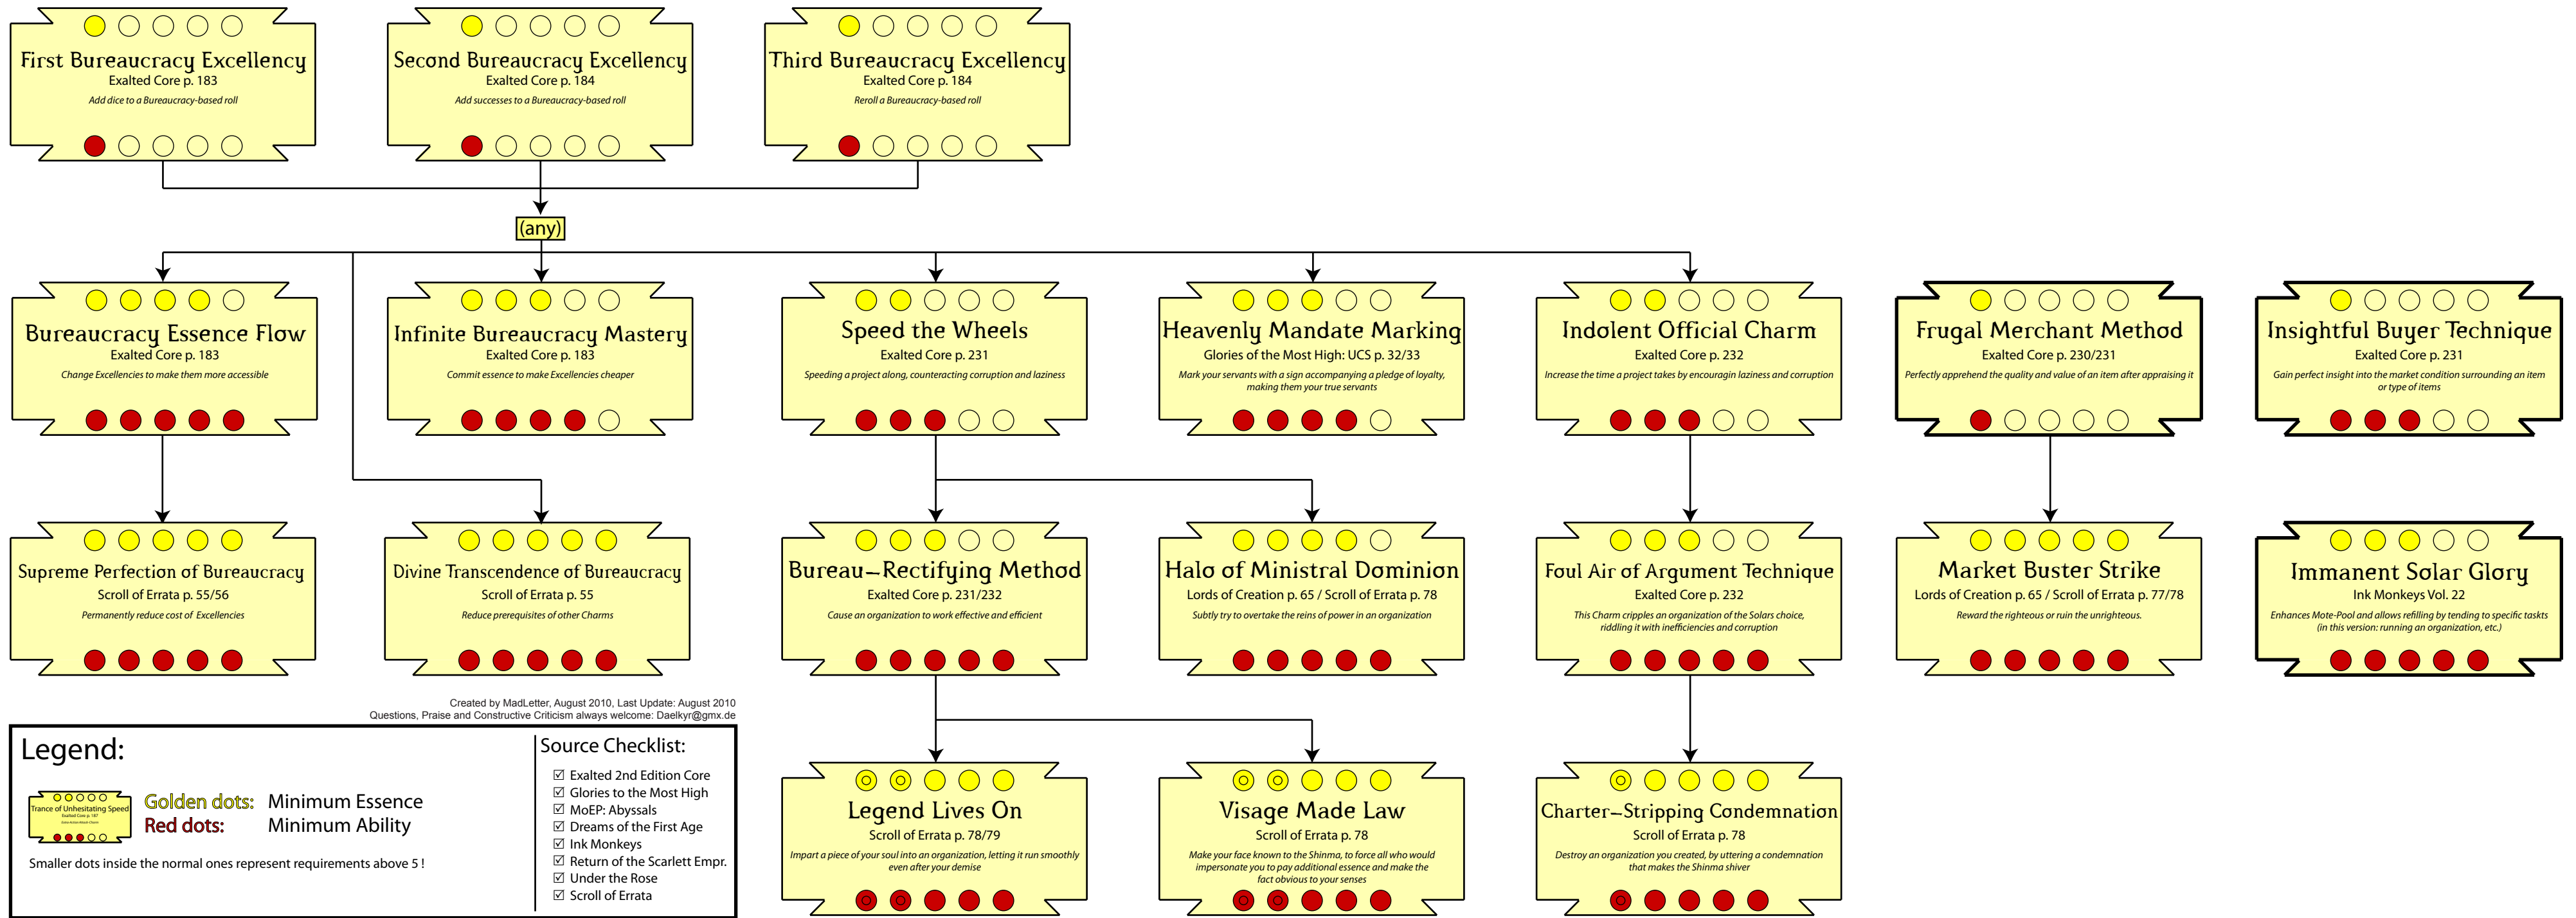

Solar Bureaucracy Charm Tree

Created by MadLetter, August 2010, Last Update: August 2010
Questions, Praise and Constructive Criticism always welcome: Daelkyr@gmx.de

Legend:

Golden dots: Minimum Essence
Red dots: Minimum Ability

Smaller dots inside the normal ones represent requirements above 5!

Source Checklist:

- ☒ Exalted 2nd Edition Core
- ☒ Glories to the Most High
- ☒ MoEP: Abyssals
- ☒ Dreams of the First Age
- ☒ Ink Monkeys
- ☒ Return of the Scarlett Empr.
- ☒ Under the Rose
- ☒ Scroll of Errata