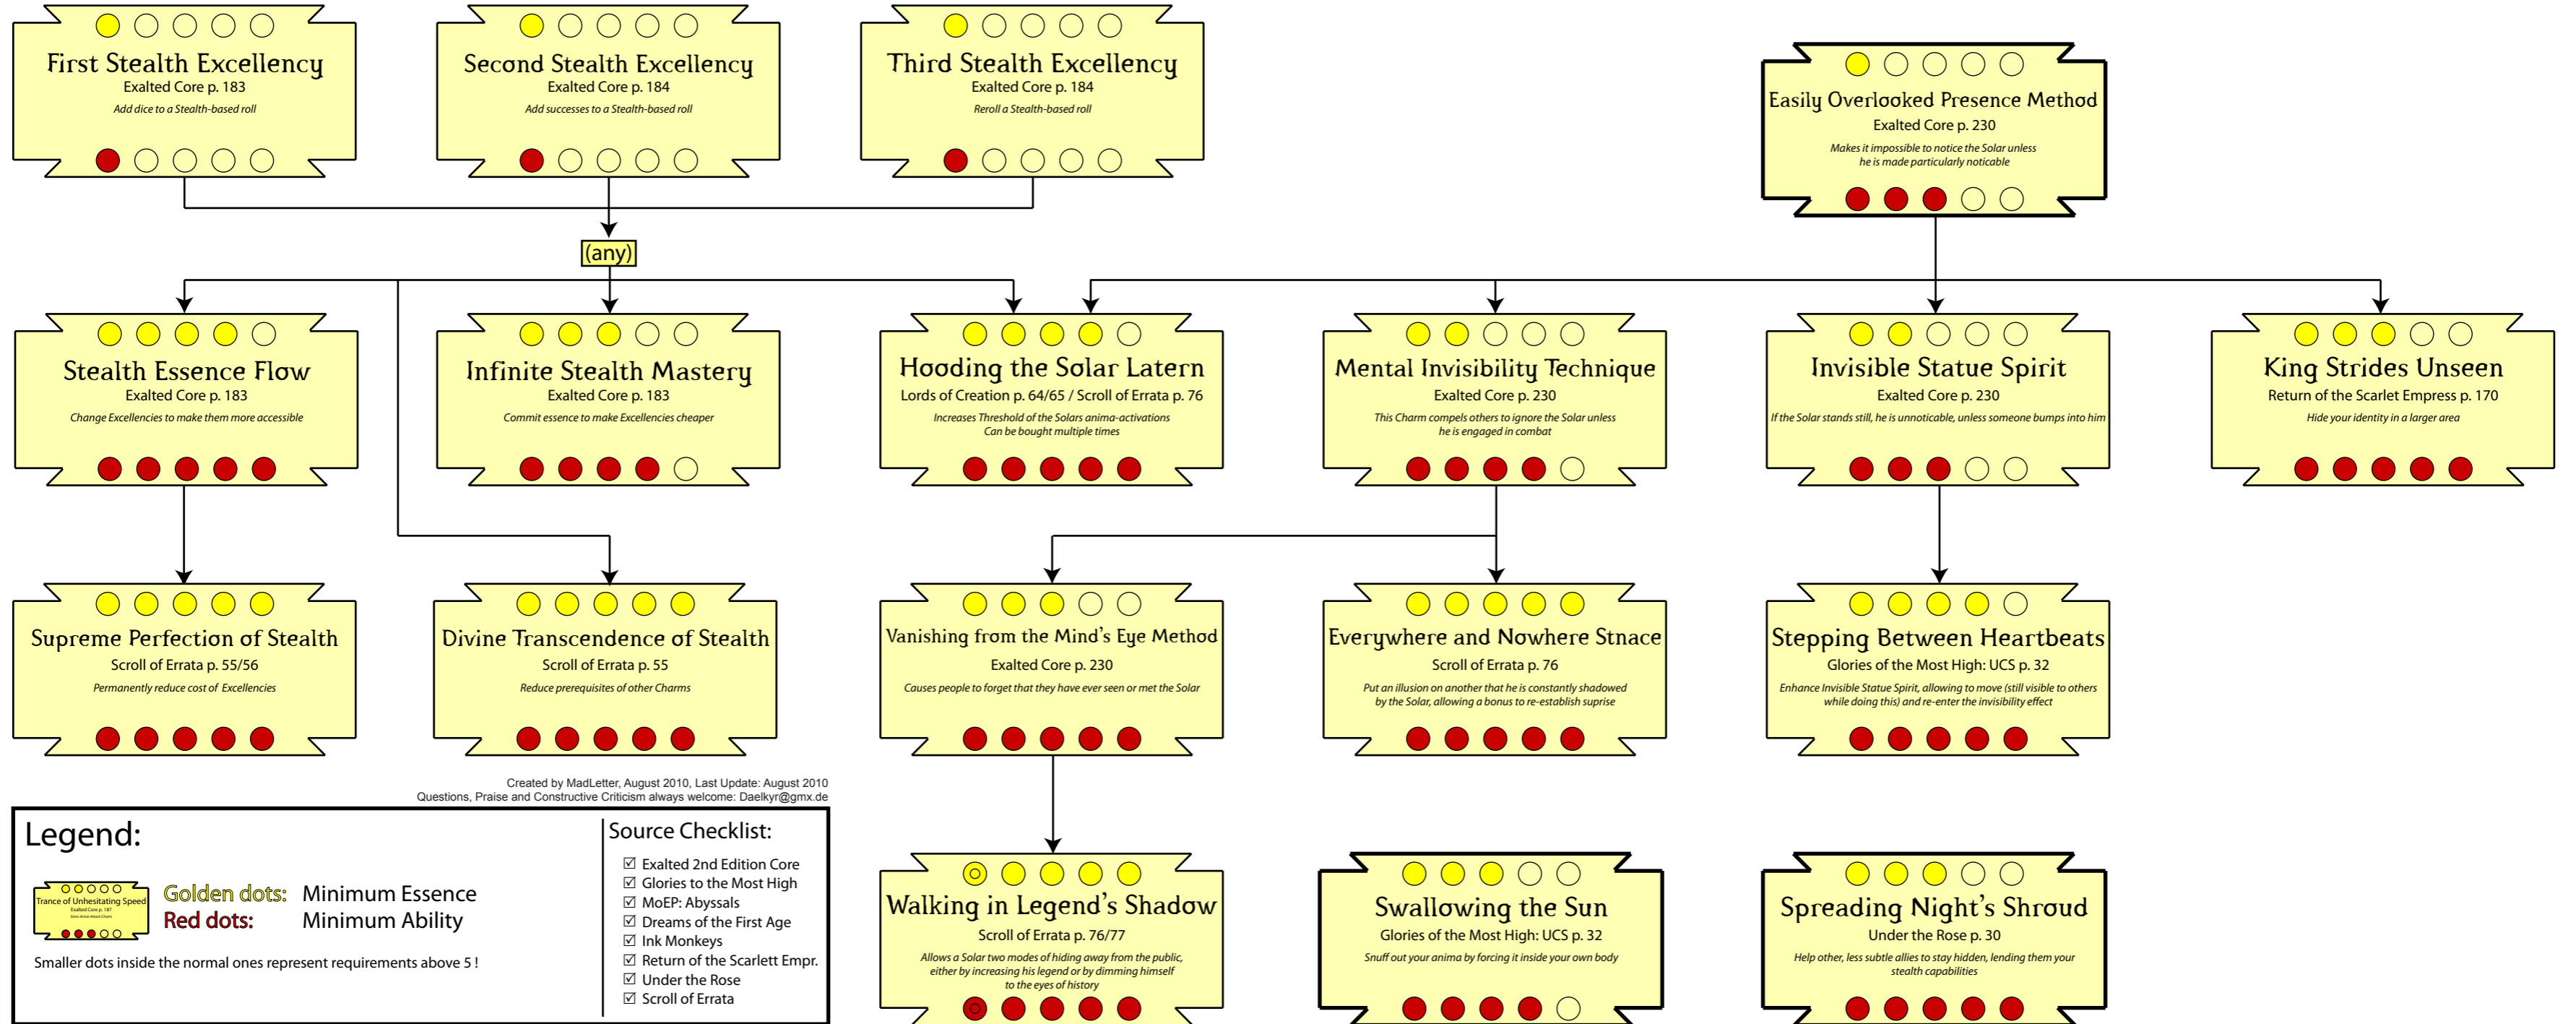

Legend:

Golden dots: Minimum Essence
Red dots: Minimum Ability

Smaller dots inside the normal ones represent requirements above 5!

Source Checklist:

- Exalted 2nd Edition Core
- Glories to the Most High
- MoEP: Abyssals
- Dreams of the First Age
- Ink Monkeys
- Return of the Scarlett Empr.
- Under the Rose
- Scroll of Errata

Solar Stealth Charm Tree

Created by MadLetter, August 2010, Last Update: August 2010
Questions, Praise and Constructive Criticism always welcome: Daelkyr@gmx.de

Legend:

Golden dots: Minimum Essence
Red dots: Minimum Ability

Smaller dots inside the normal ones represent requirements above 5!

Source Checklist:

- Exalted 2nd Edition Core
- Glories to the Most High
- MoEP: Abyssals
- Dreams of the First Age
- Ink Monkeys
- Return of the Scarlett Empr.
- Under the Rose
- Scroll of Errata