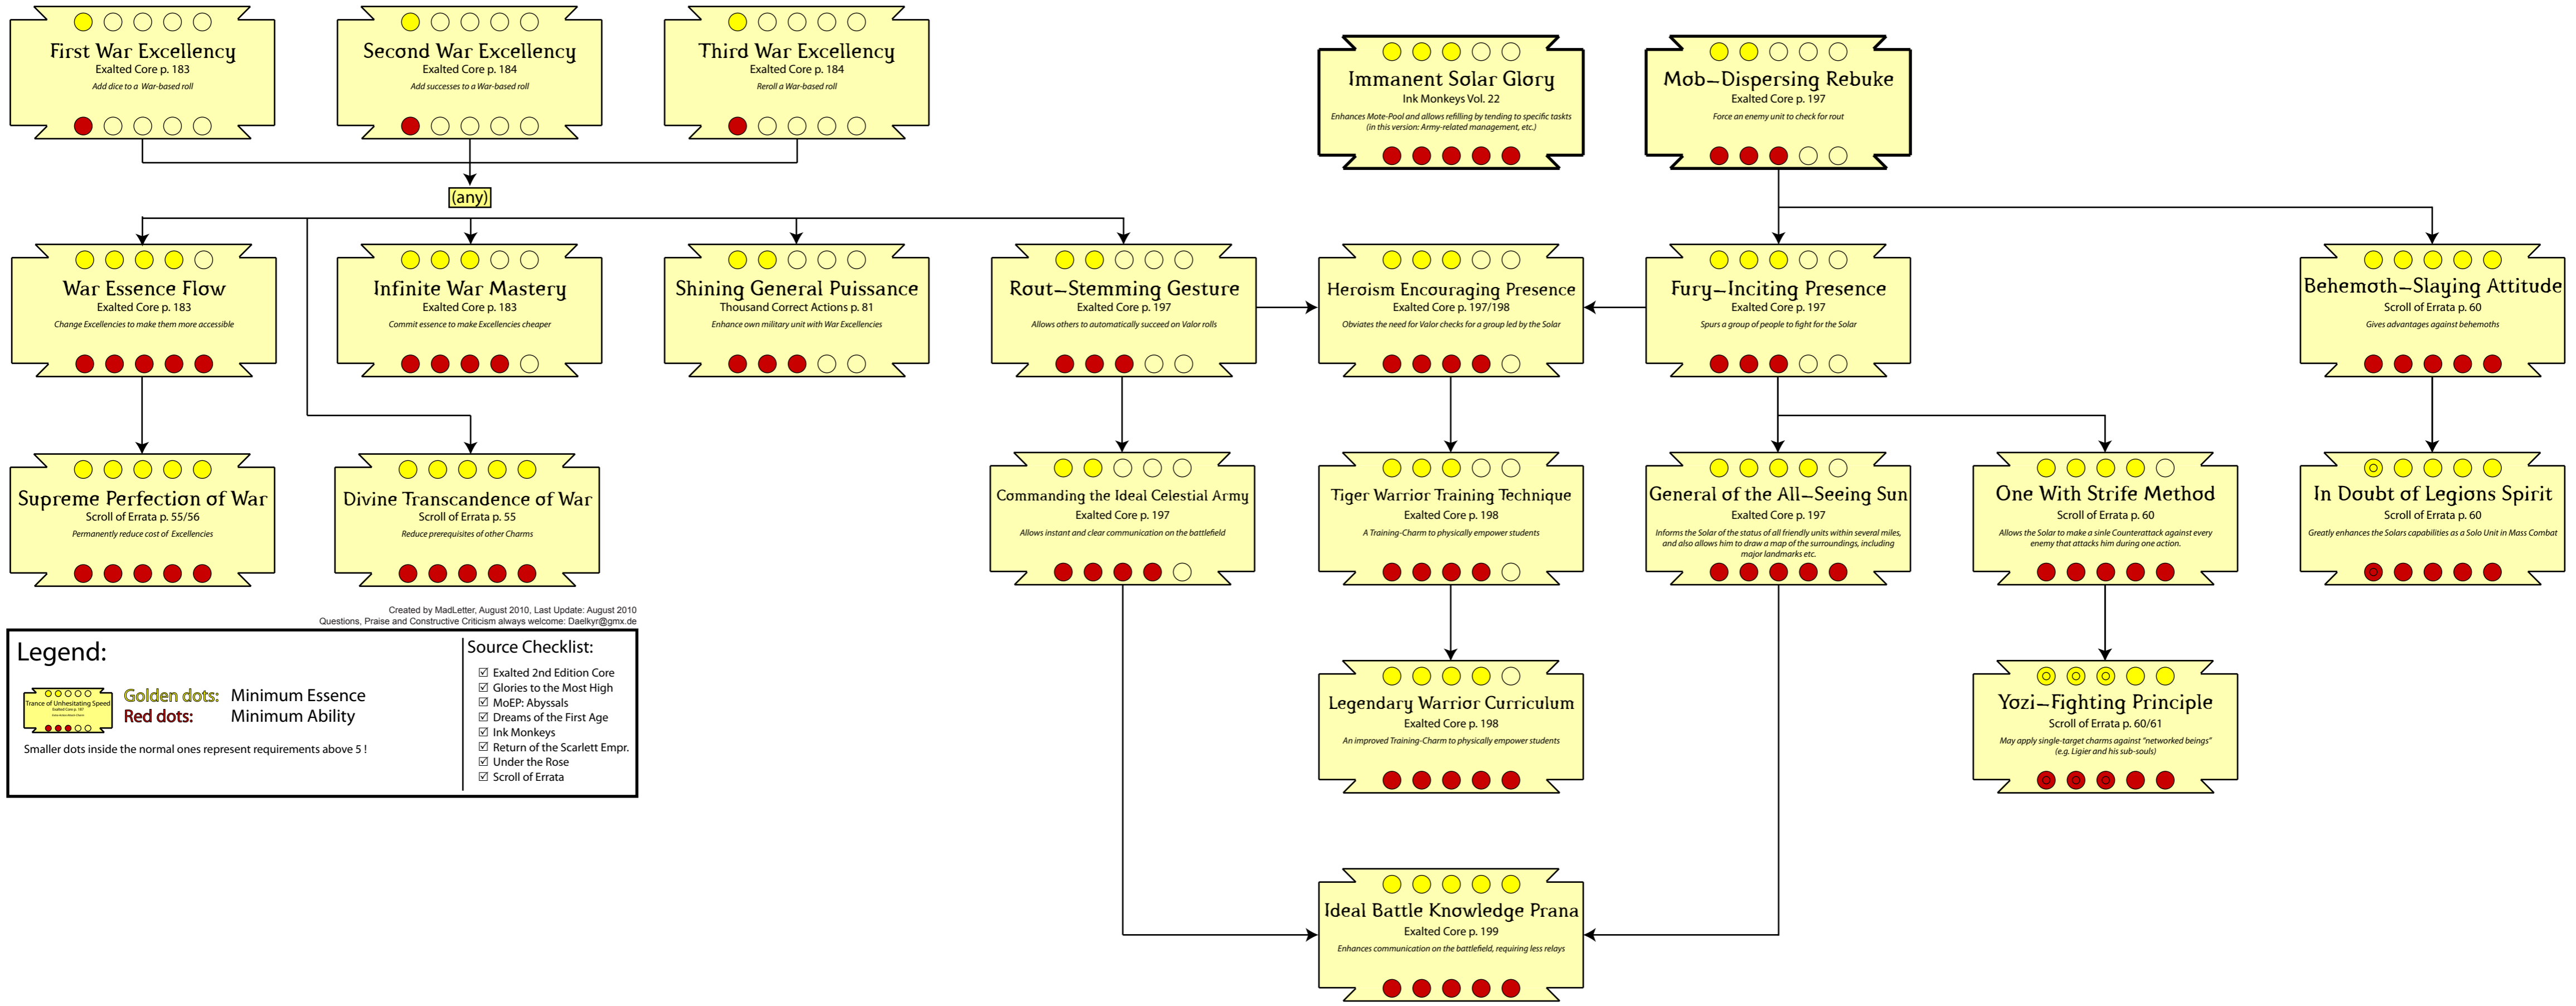

Solar War Charm Tree

Legend:

Golden dots: Minimum Essence
Red dots: Minimum Ability

Smaller dots inside the normal ones represent requirements above 5!

Source Checklist:

- ☒ Exalted 2nd Edition Core
- ☒ Glories to the Most High
- ☒ MoEP: Abyssals
- ☒ Dreams of the First Age
- ☒ Ink Monkeys
- ☒ Return of the Scarlett Empr.
- ☒ Under the Rose
- ☒ Scroll of Errata