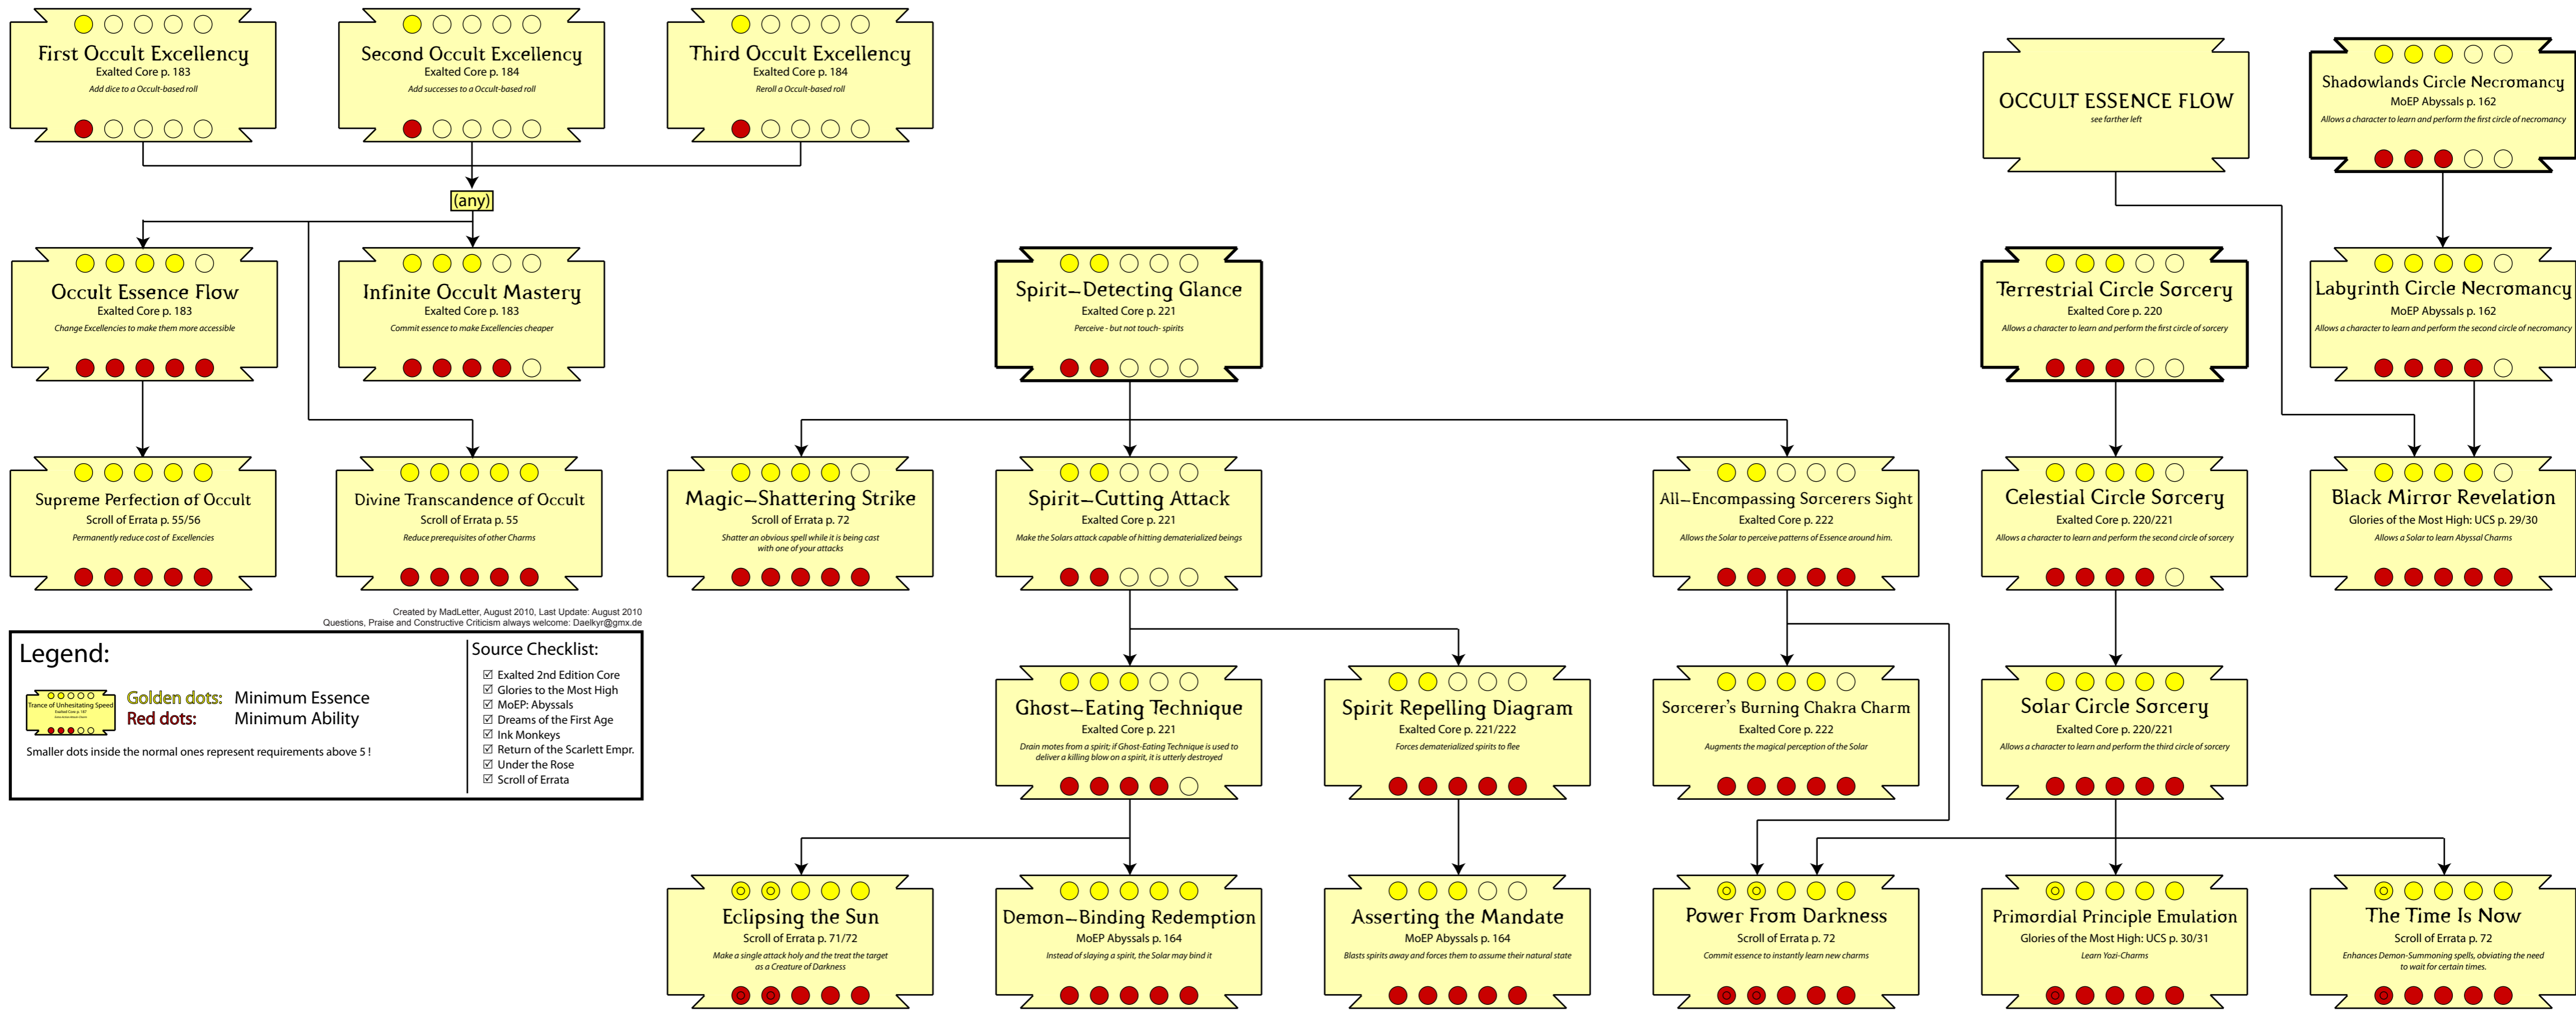

Solar Occult Charm Tree

Legend:

Golden dots: Minimum Essence
 Red dots: Minimum Ability

Smaller dots inside the normal ones represent requirements above 5!

Source Checklist:

- ☒ Exalted 2nd Edition Core
- ☒ Glories to the Most High
- ☒ MoEP: Abyssals
- ☒ Dreams of the First Age
- ☒ Ink Monkeys
- ☒ Return of the Scarlett Emp.
- ☒ Under the Rose
- ☒ Scroll of Errata