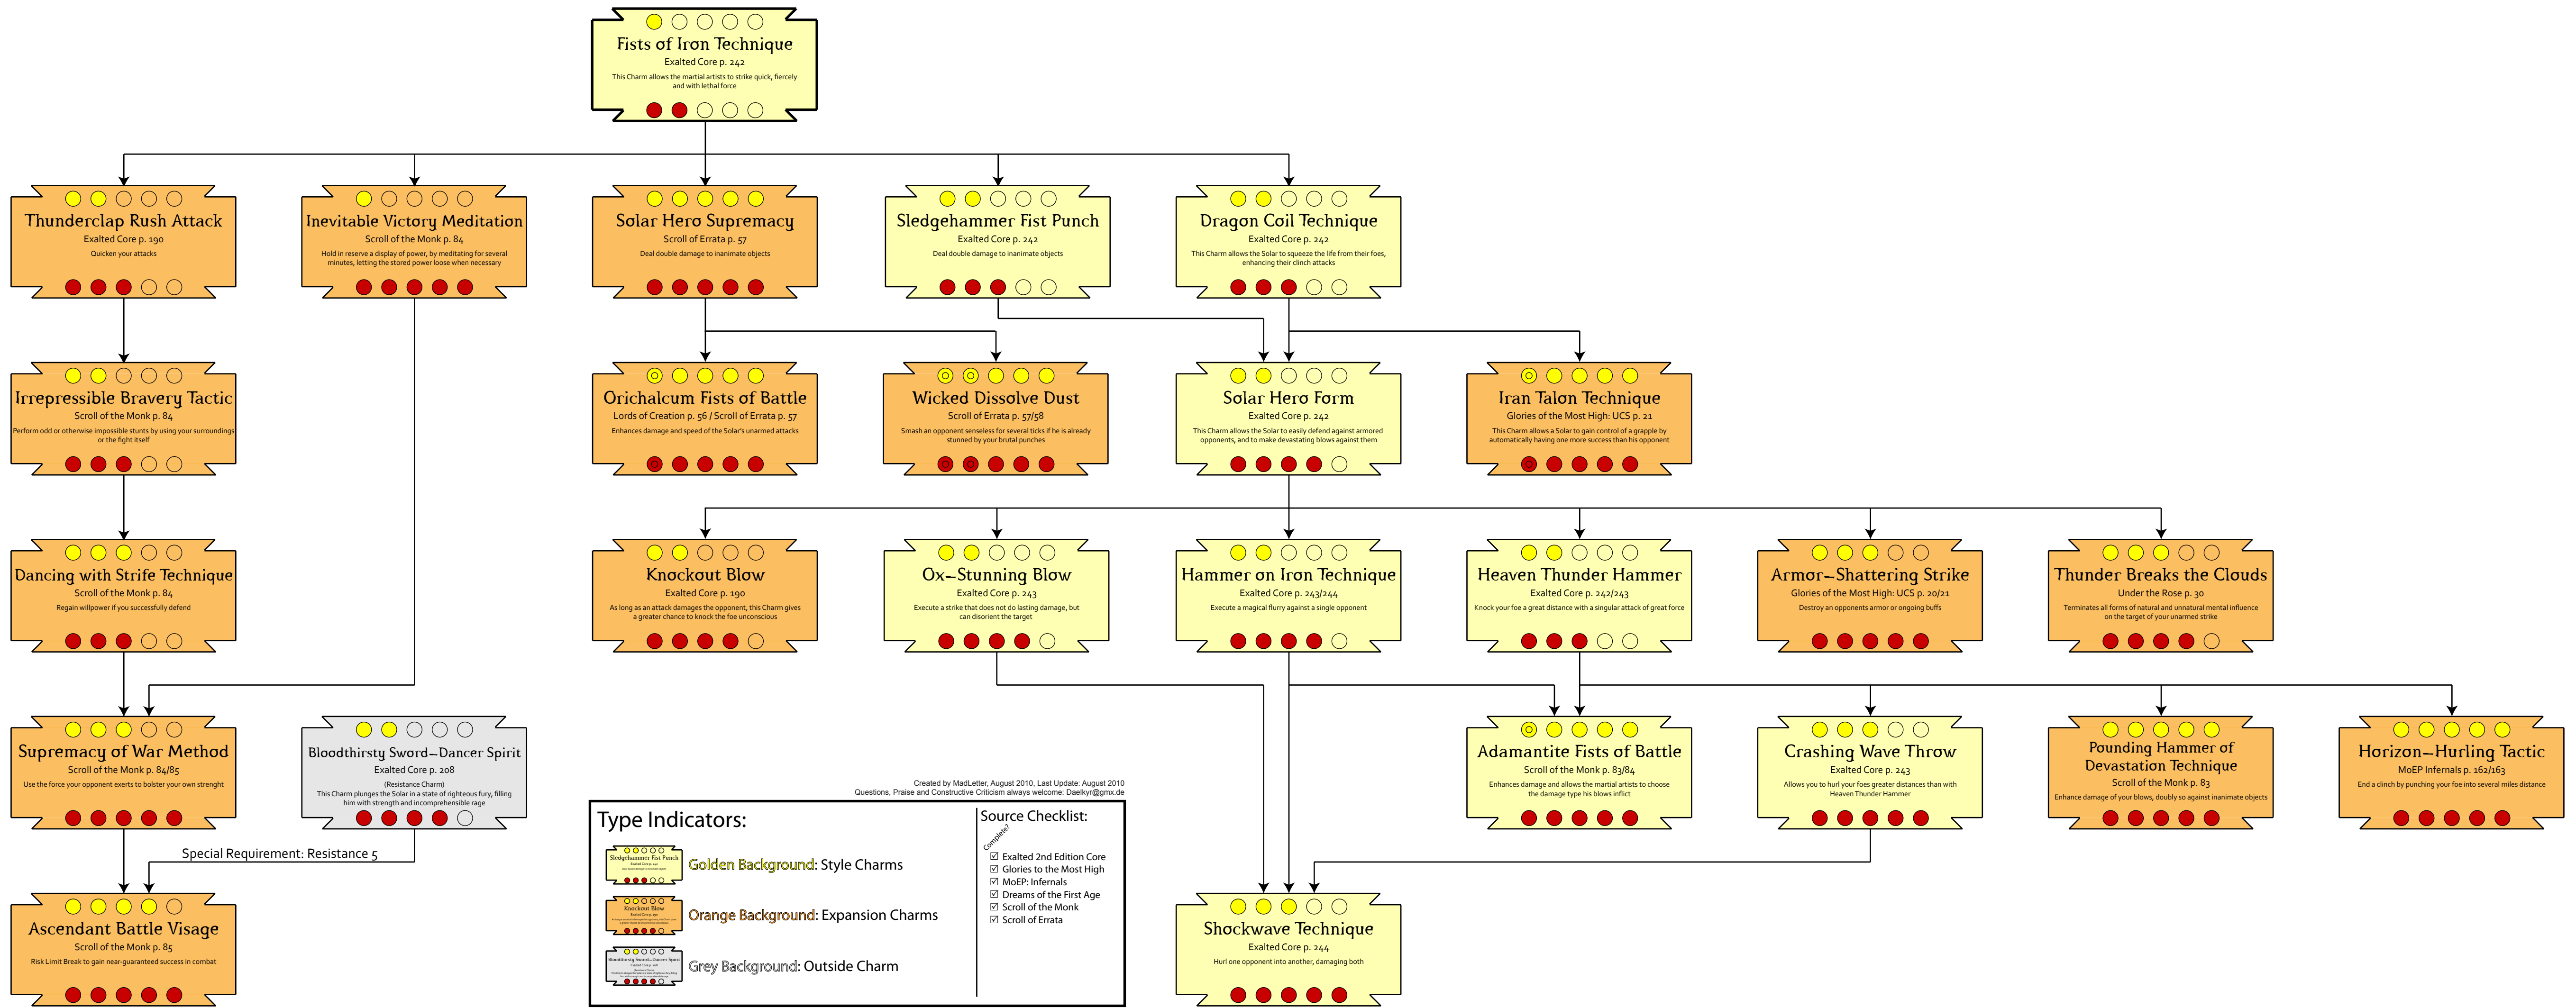

Solar Hero Style

Plus all Expansions Compiled by MadLetter

Created by MadLetter, August 2010. Last Update: August 2010
Questions, Praise and Constructive Criticism always welcome: Daeiky@gmx.de

Type Indicators:

- Golden Background: Style Charms
- Orange Background: Expansion Charms
- Grey Background: Outside Charm

Source Checklist:

- ☒ Exalted 2nd Edition Core
- ☒ Glories to the Most High
- ☒ MoEP: Infernals
- ☒ Dreams of the First Age
- ☒ Scroll of the Monk
- ☒ Scroll of Errata