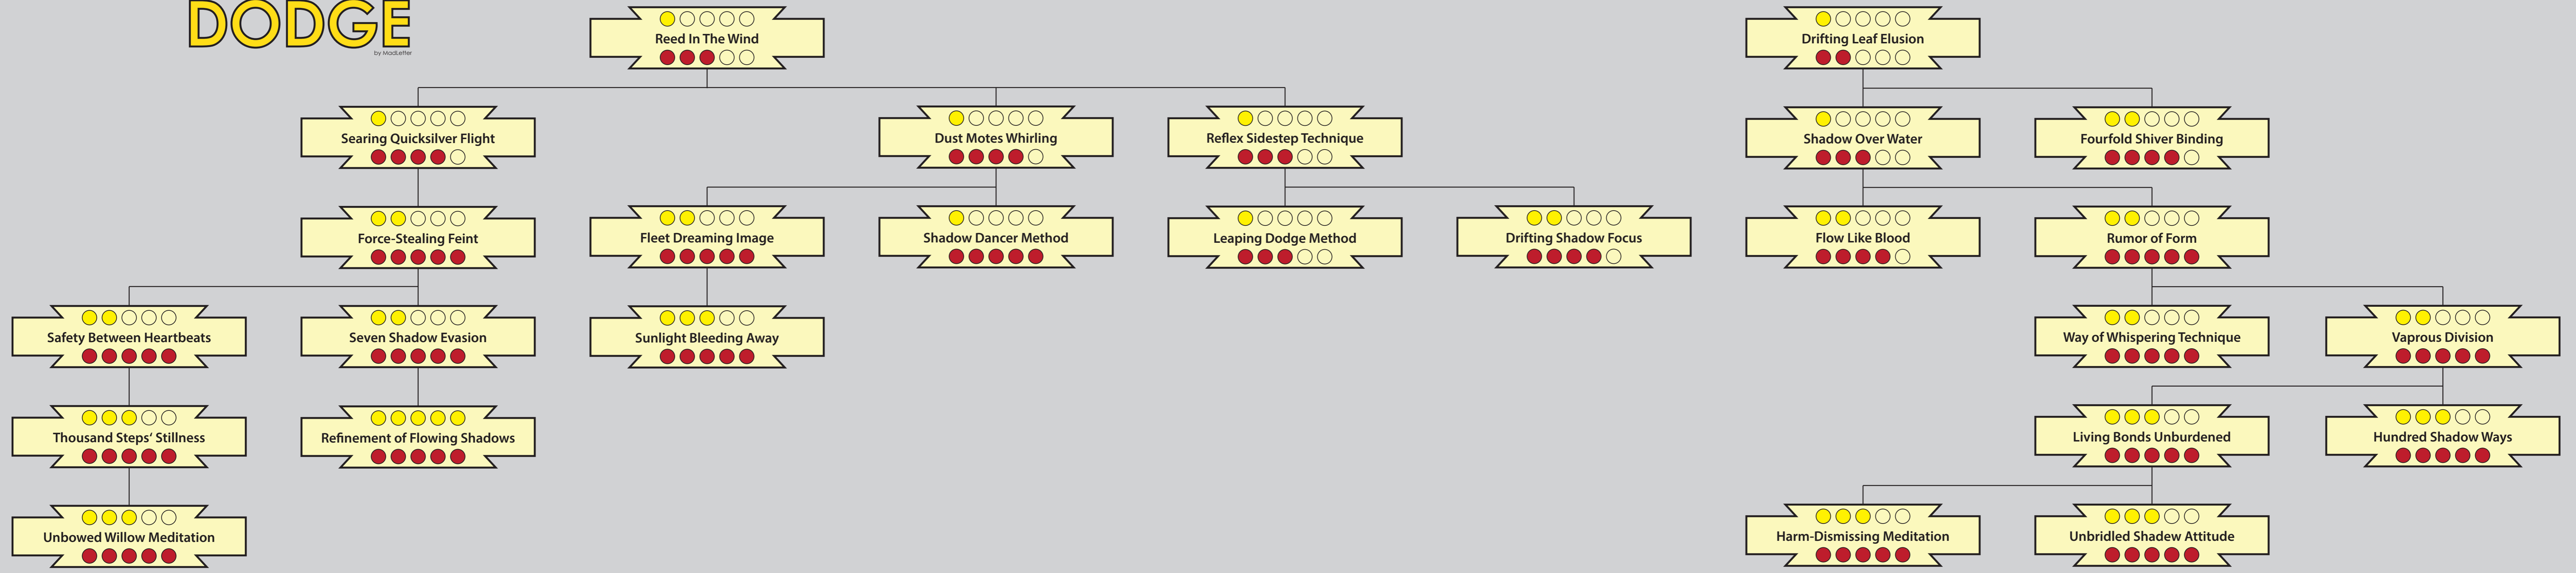

Exalted 3rd Edition
Charm Cascades
DODGE
by MadLetter

Full Cascades with page-references and Charm mini-descriptors will follow, please be patient.