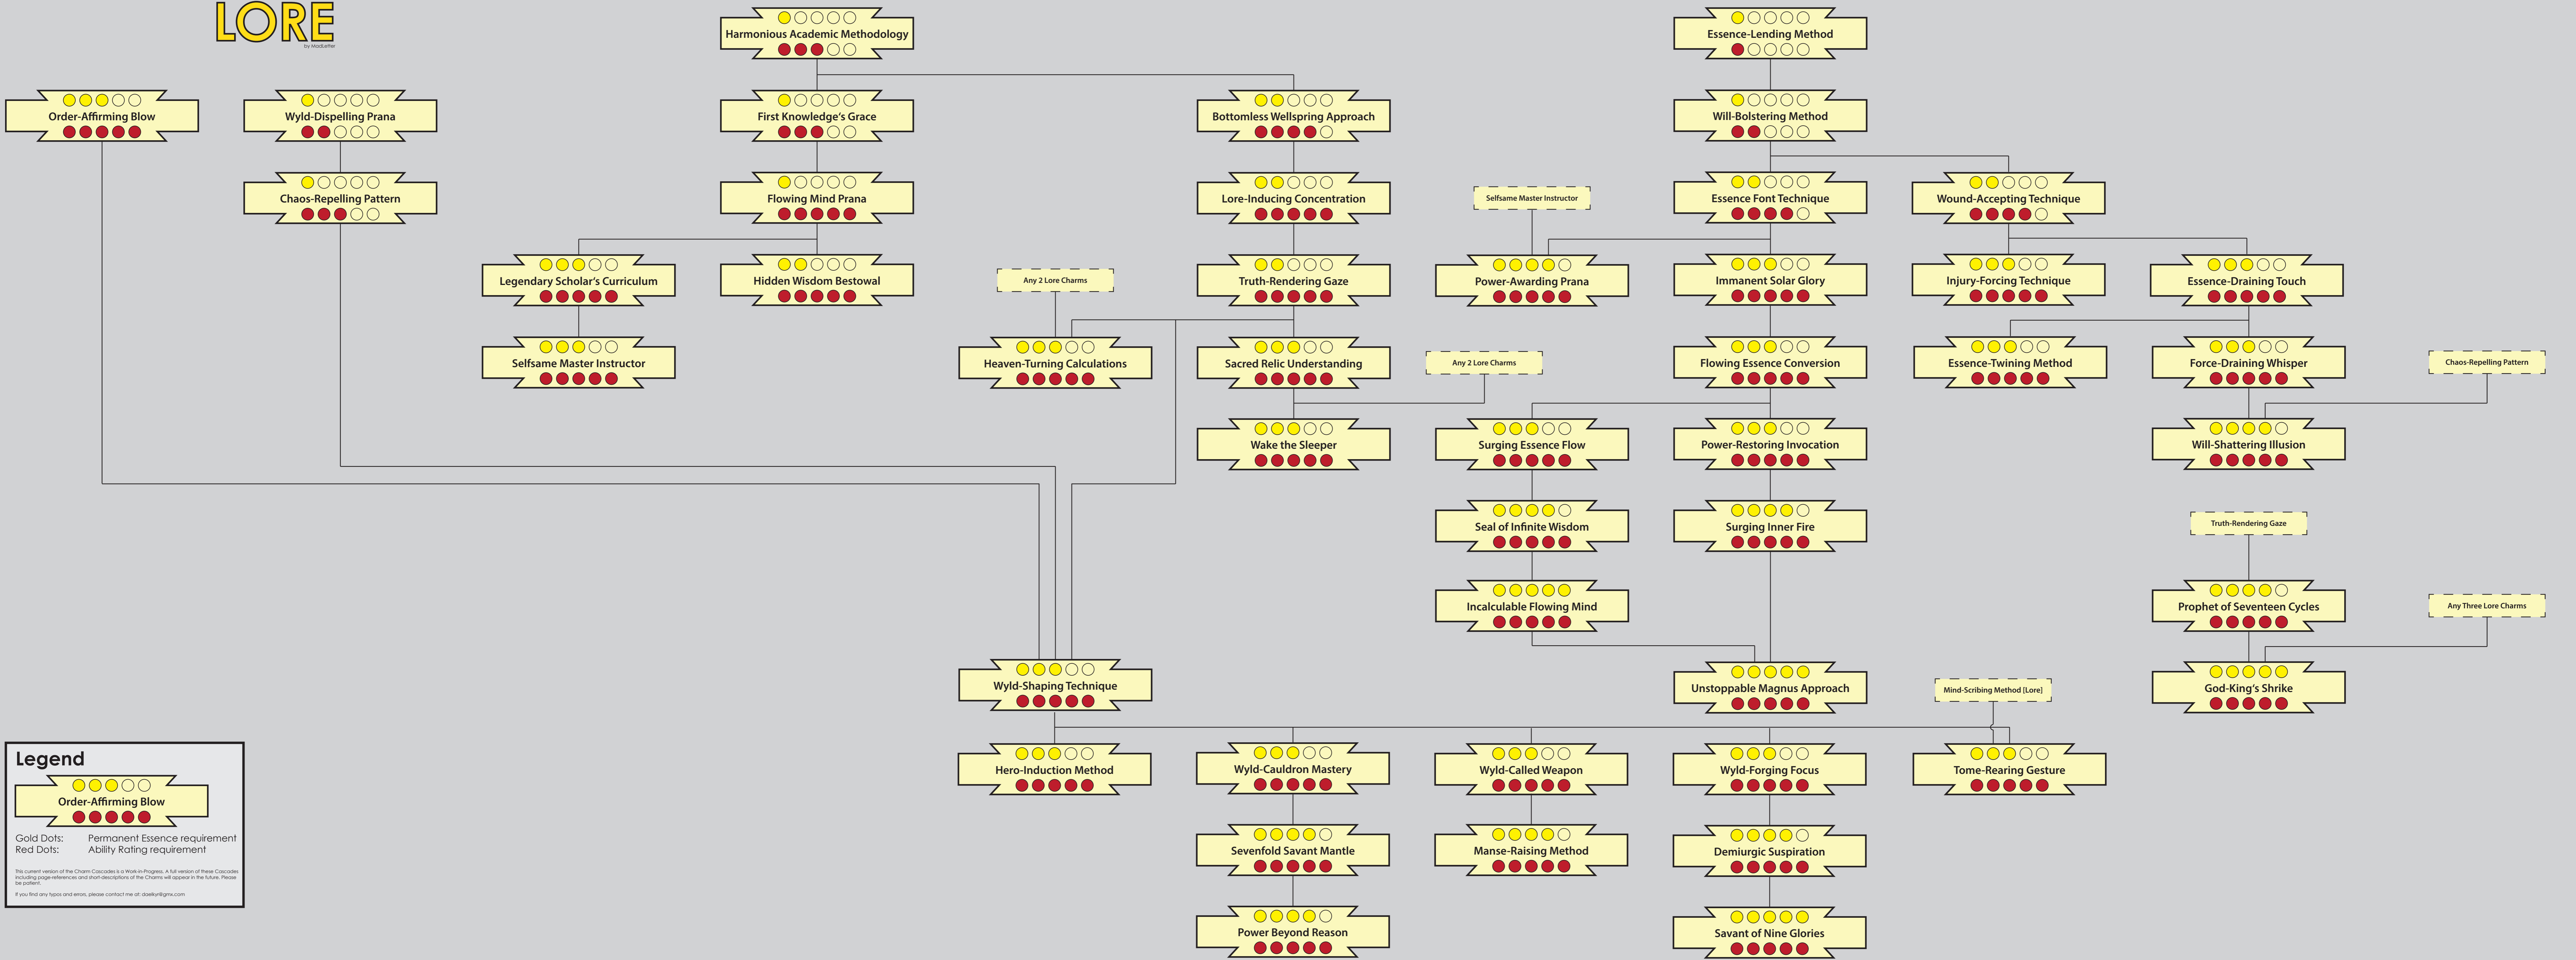

Exalted 3rd Edition  
**Charm Cascades**  
**LORE**  
by MadMoff

**Legend**

Permanent Essence requirement  
 Ability Rating requirement

This current version of the Charm Cascades is a Work-in-Progress. A full version of these Cascades including page-references and short-descriptions of the Charms will appear in the future. Please be patient.  
 If you find any typos and errors, please contact me at: daelkyr@gmail.com