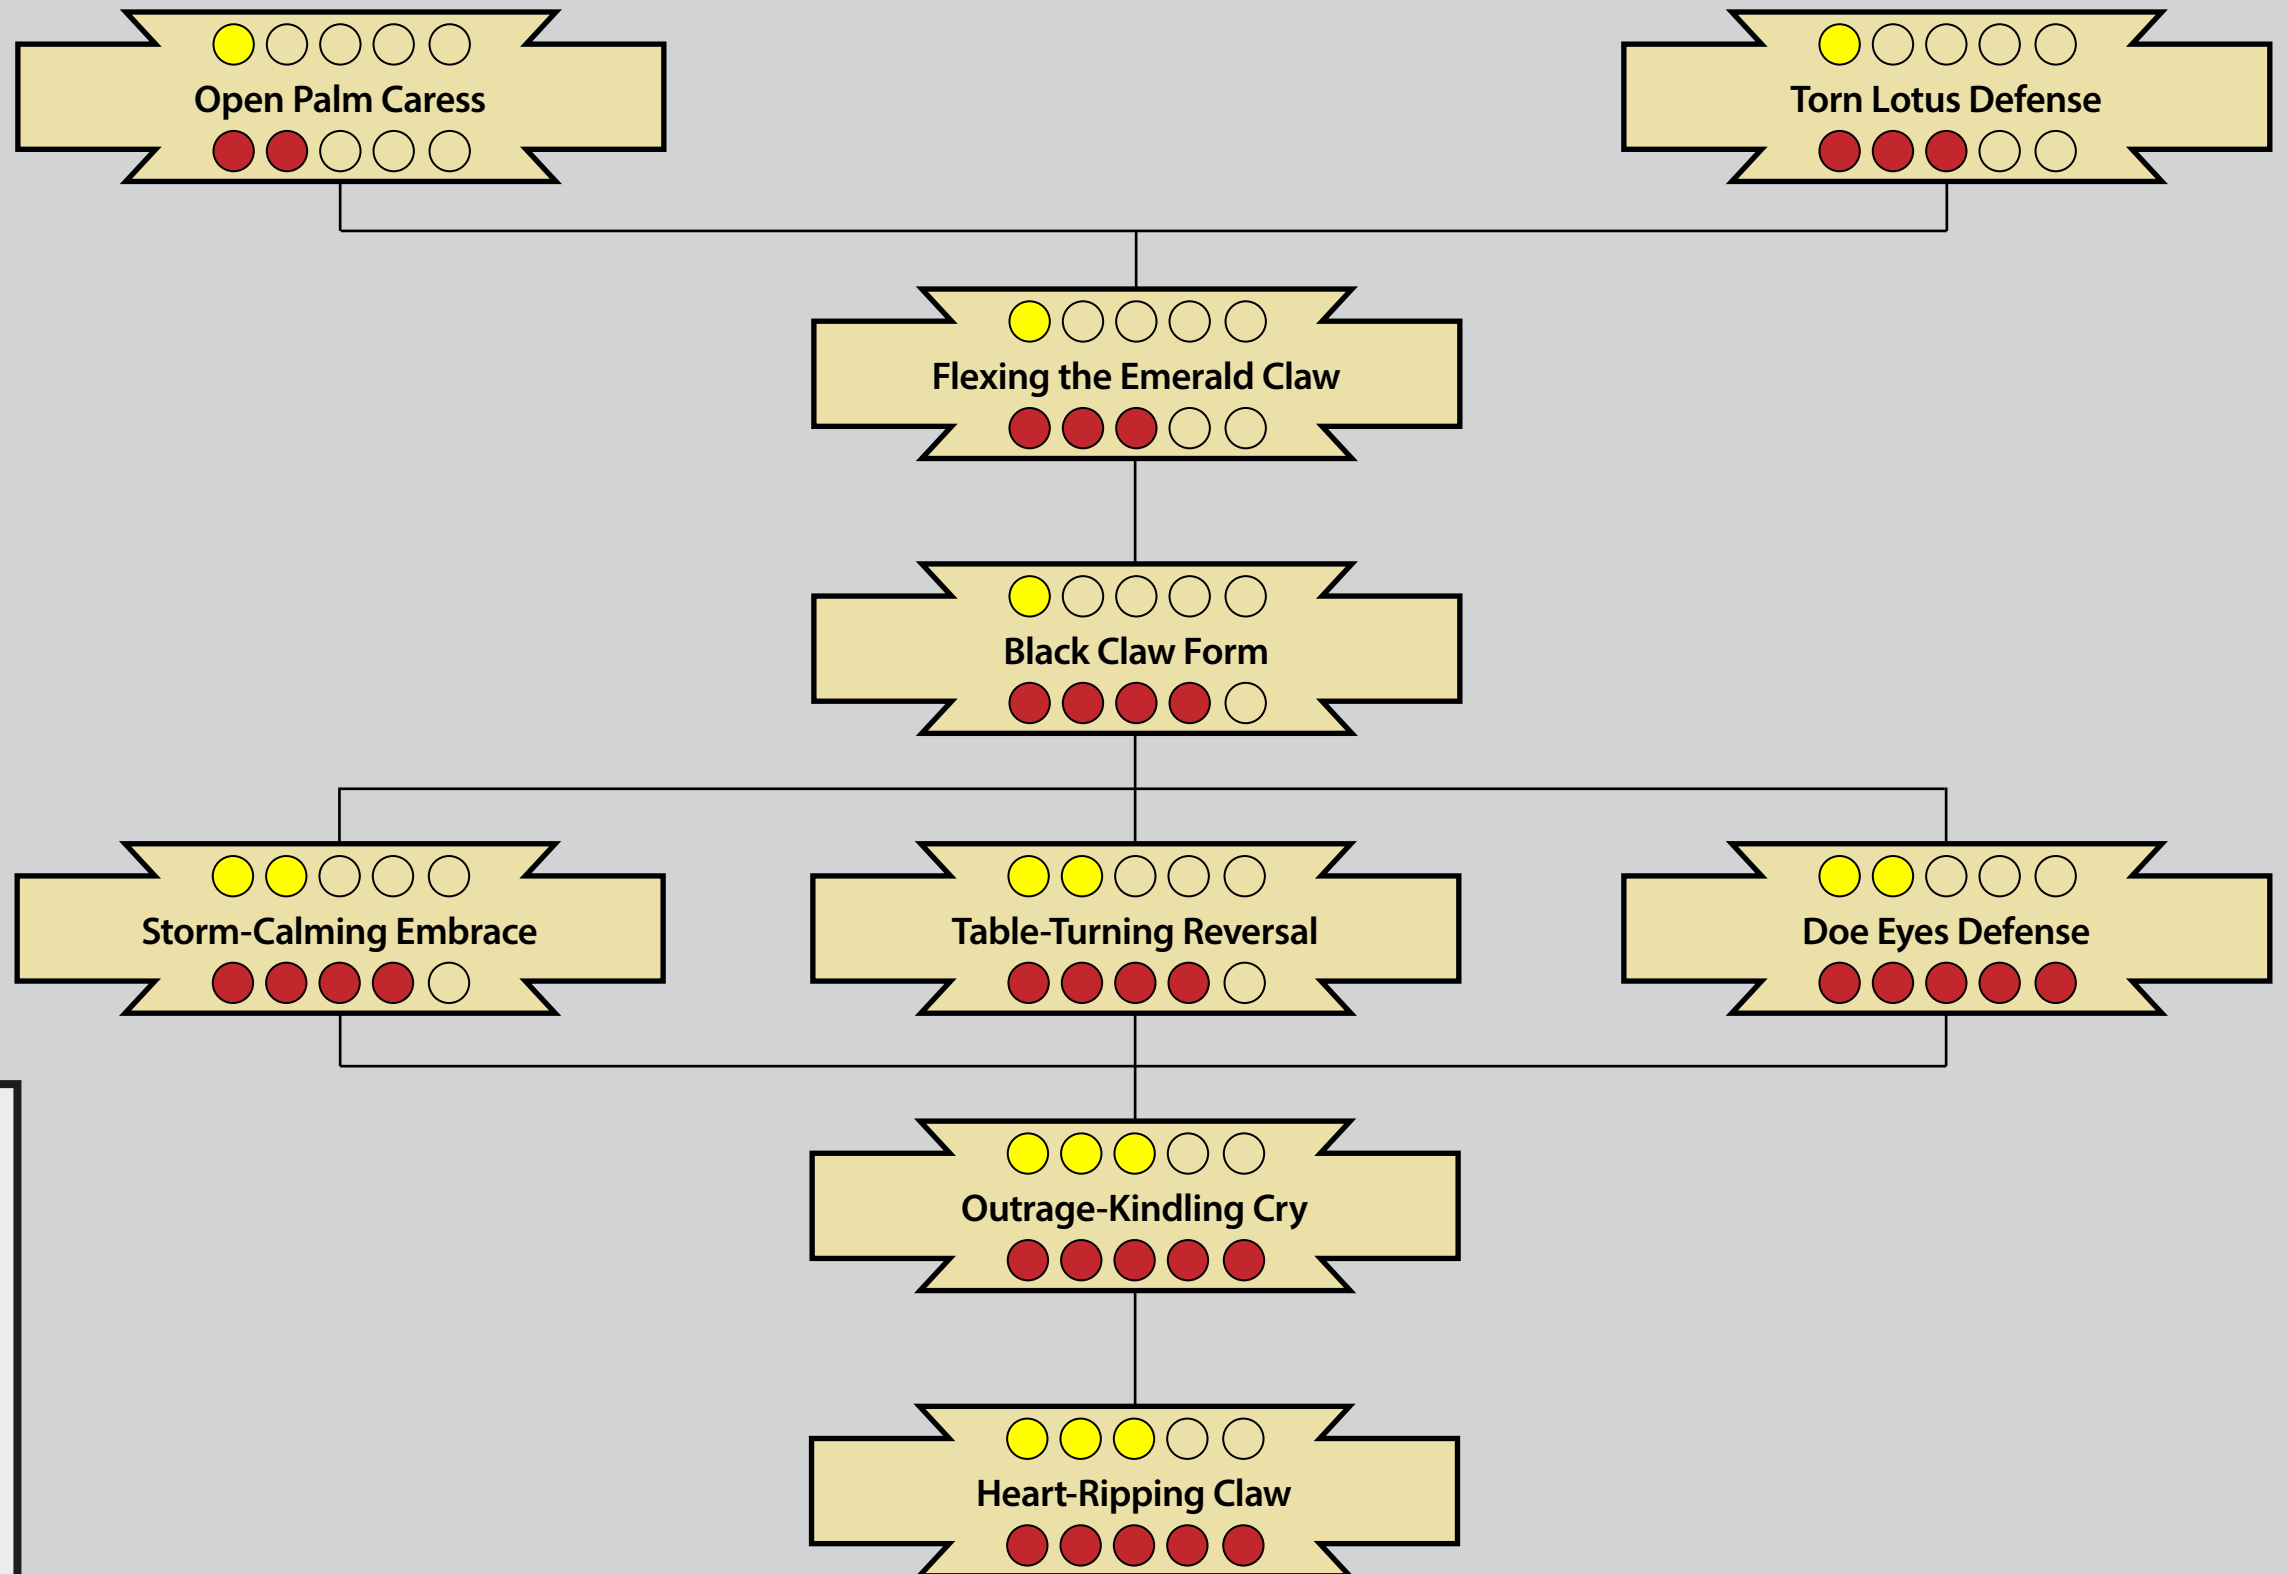

# BLACK CLAW STYLE

by MadLetter

**Style Info**

Armor  
 Incompatible

Weapon  
 Unarmed

**Theme and Style**

- Misdirection and Misperception
- Casting yourself Innocent
- Manipulate Emotions of others watching the Fight

**Legend**

 Charm Name

Gold Dots: Permanent Essence requirement  
 Red Dots: Ability Rating requirement

This current version of the Charm Cascades is a Work-in-Progress. A full version of these Cascades including page-references and short-descriptions of the Charms will appear in the future. Please be patient.  
 If you find any typos and errors, please contact me at: daelkyr@gmx.com