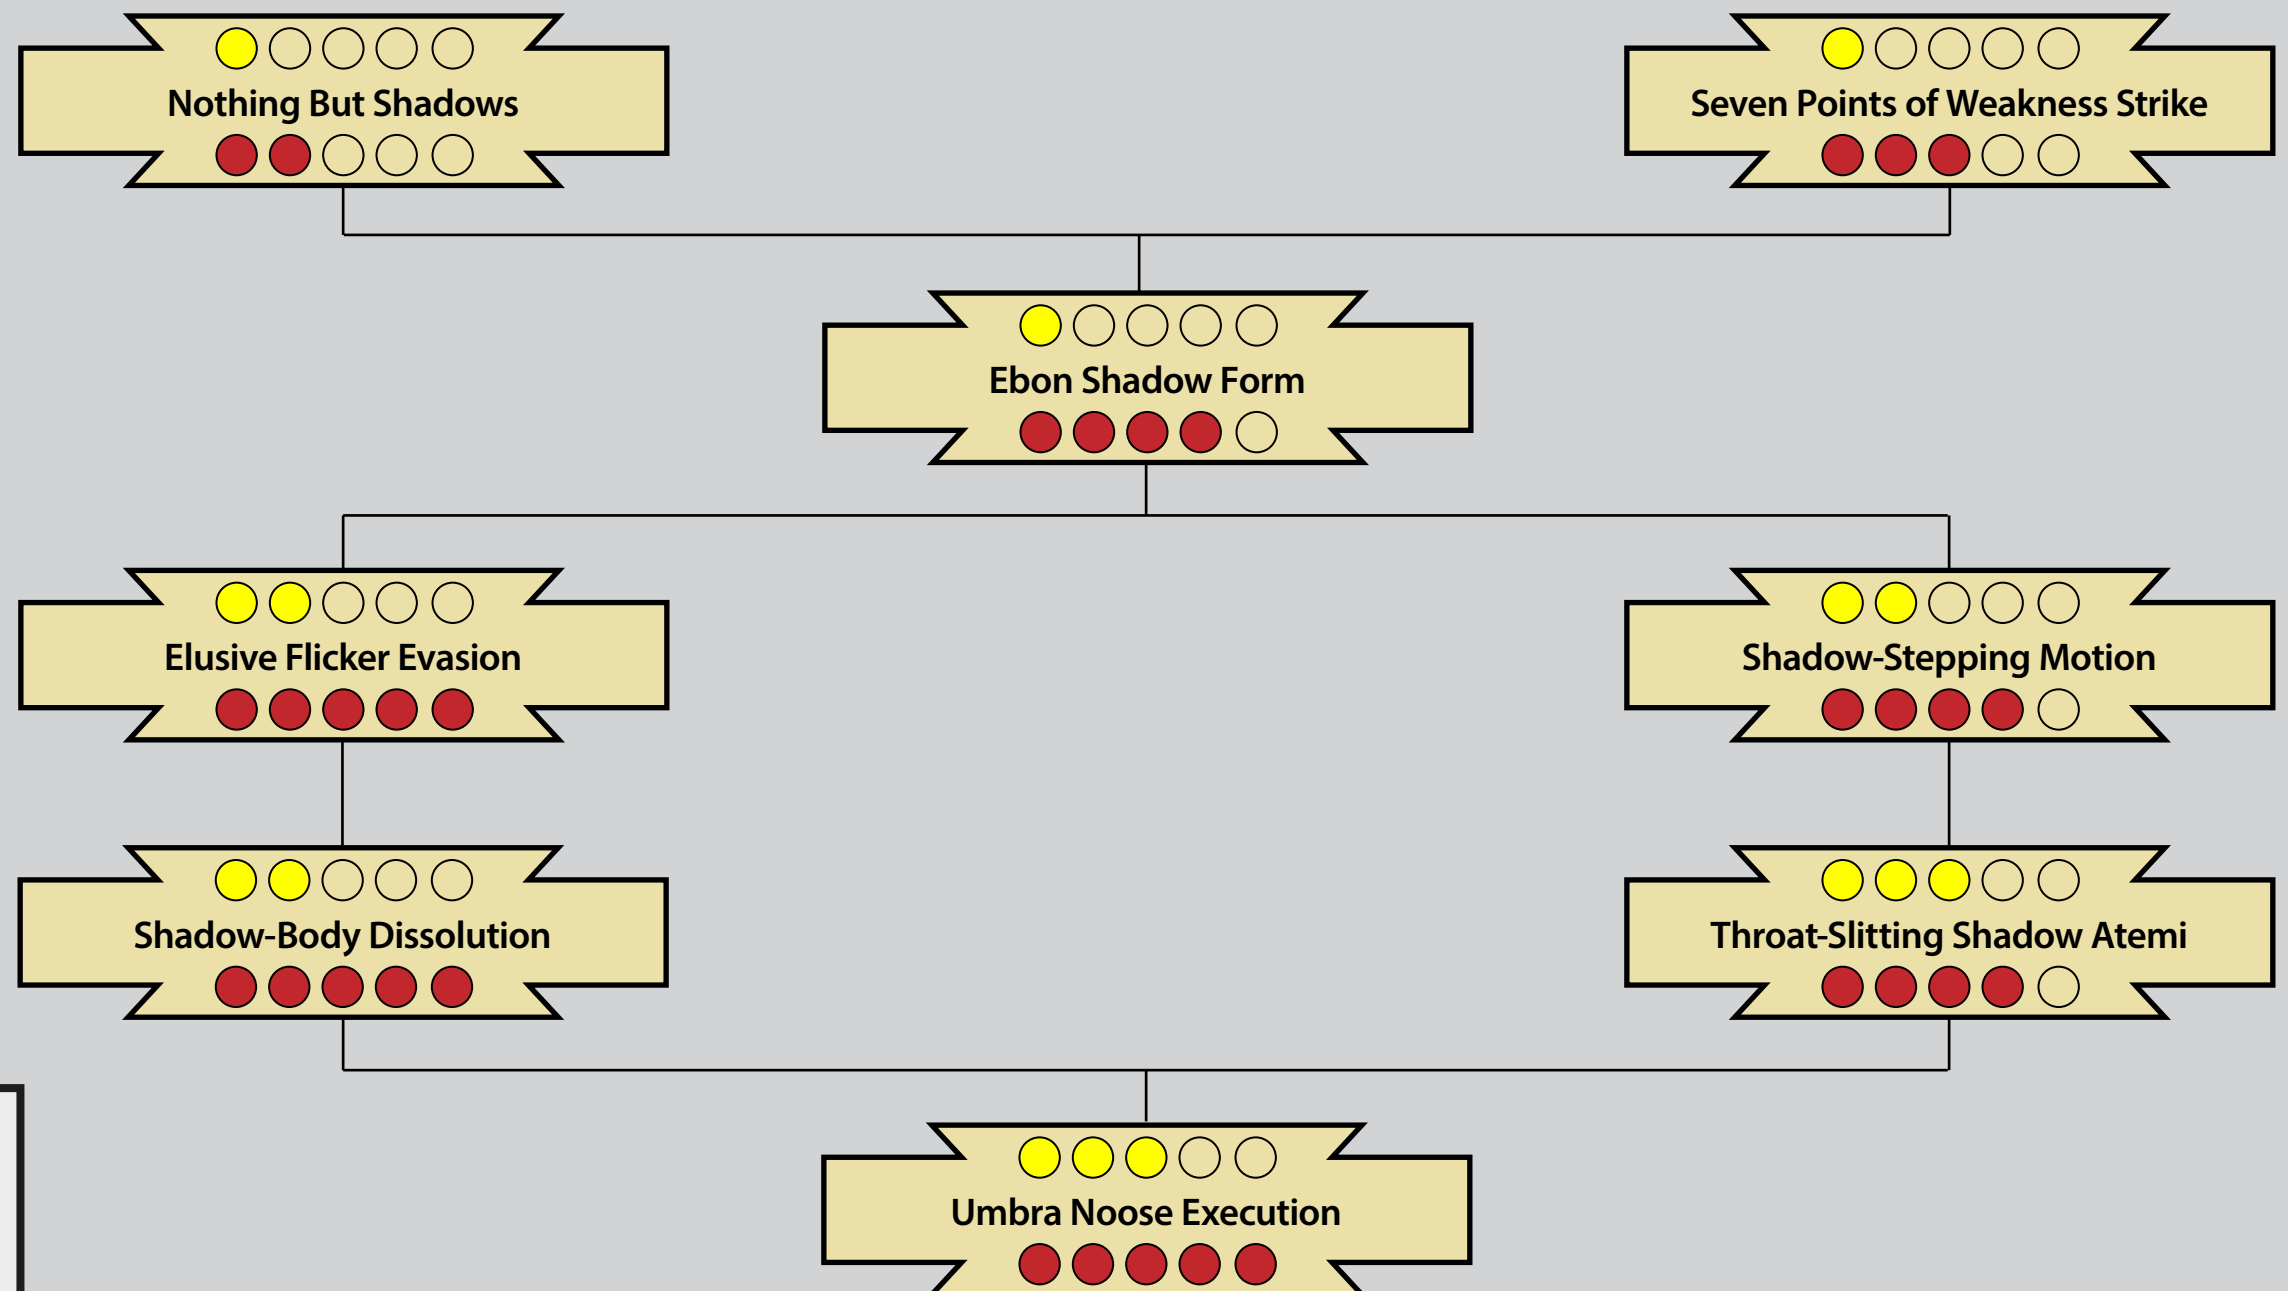

Martial Arts Charm Cascades

EBON SHADOW STYLE

by MadLetter

Style Info

Armor  Incompatible

Weapon  Unarmed
Fighting Chains
Sais
Tiger Claws
Knives

Theme and Style

- Fade In and Out of Combat
- Stealth-Focussed
- Use the Darkness and Shadow

Legend

 Charm Name

Gold Dots: Permanent Essence requirement
Red Dots: Ability Rating requirement

This current version of the Charm Cascades is a Work-in-Progress. A full version of these Cascades including page-references and short-descriptions of the Charms will appear in the future. Please be patient.