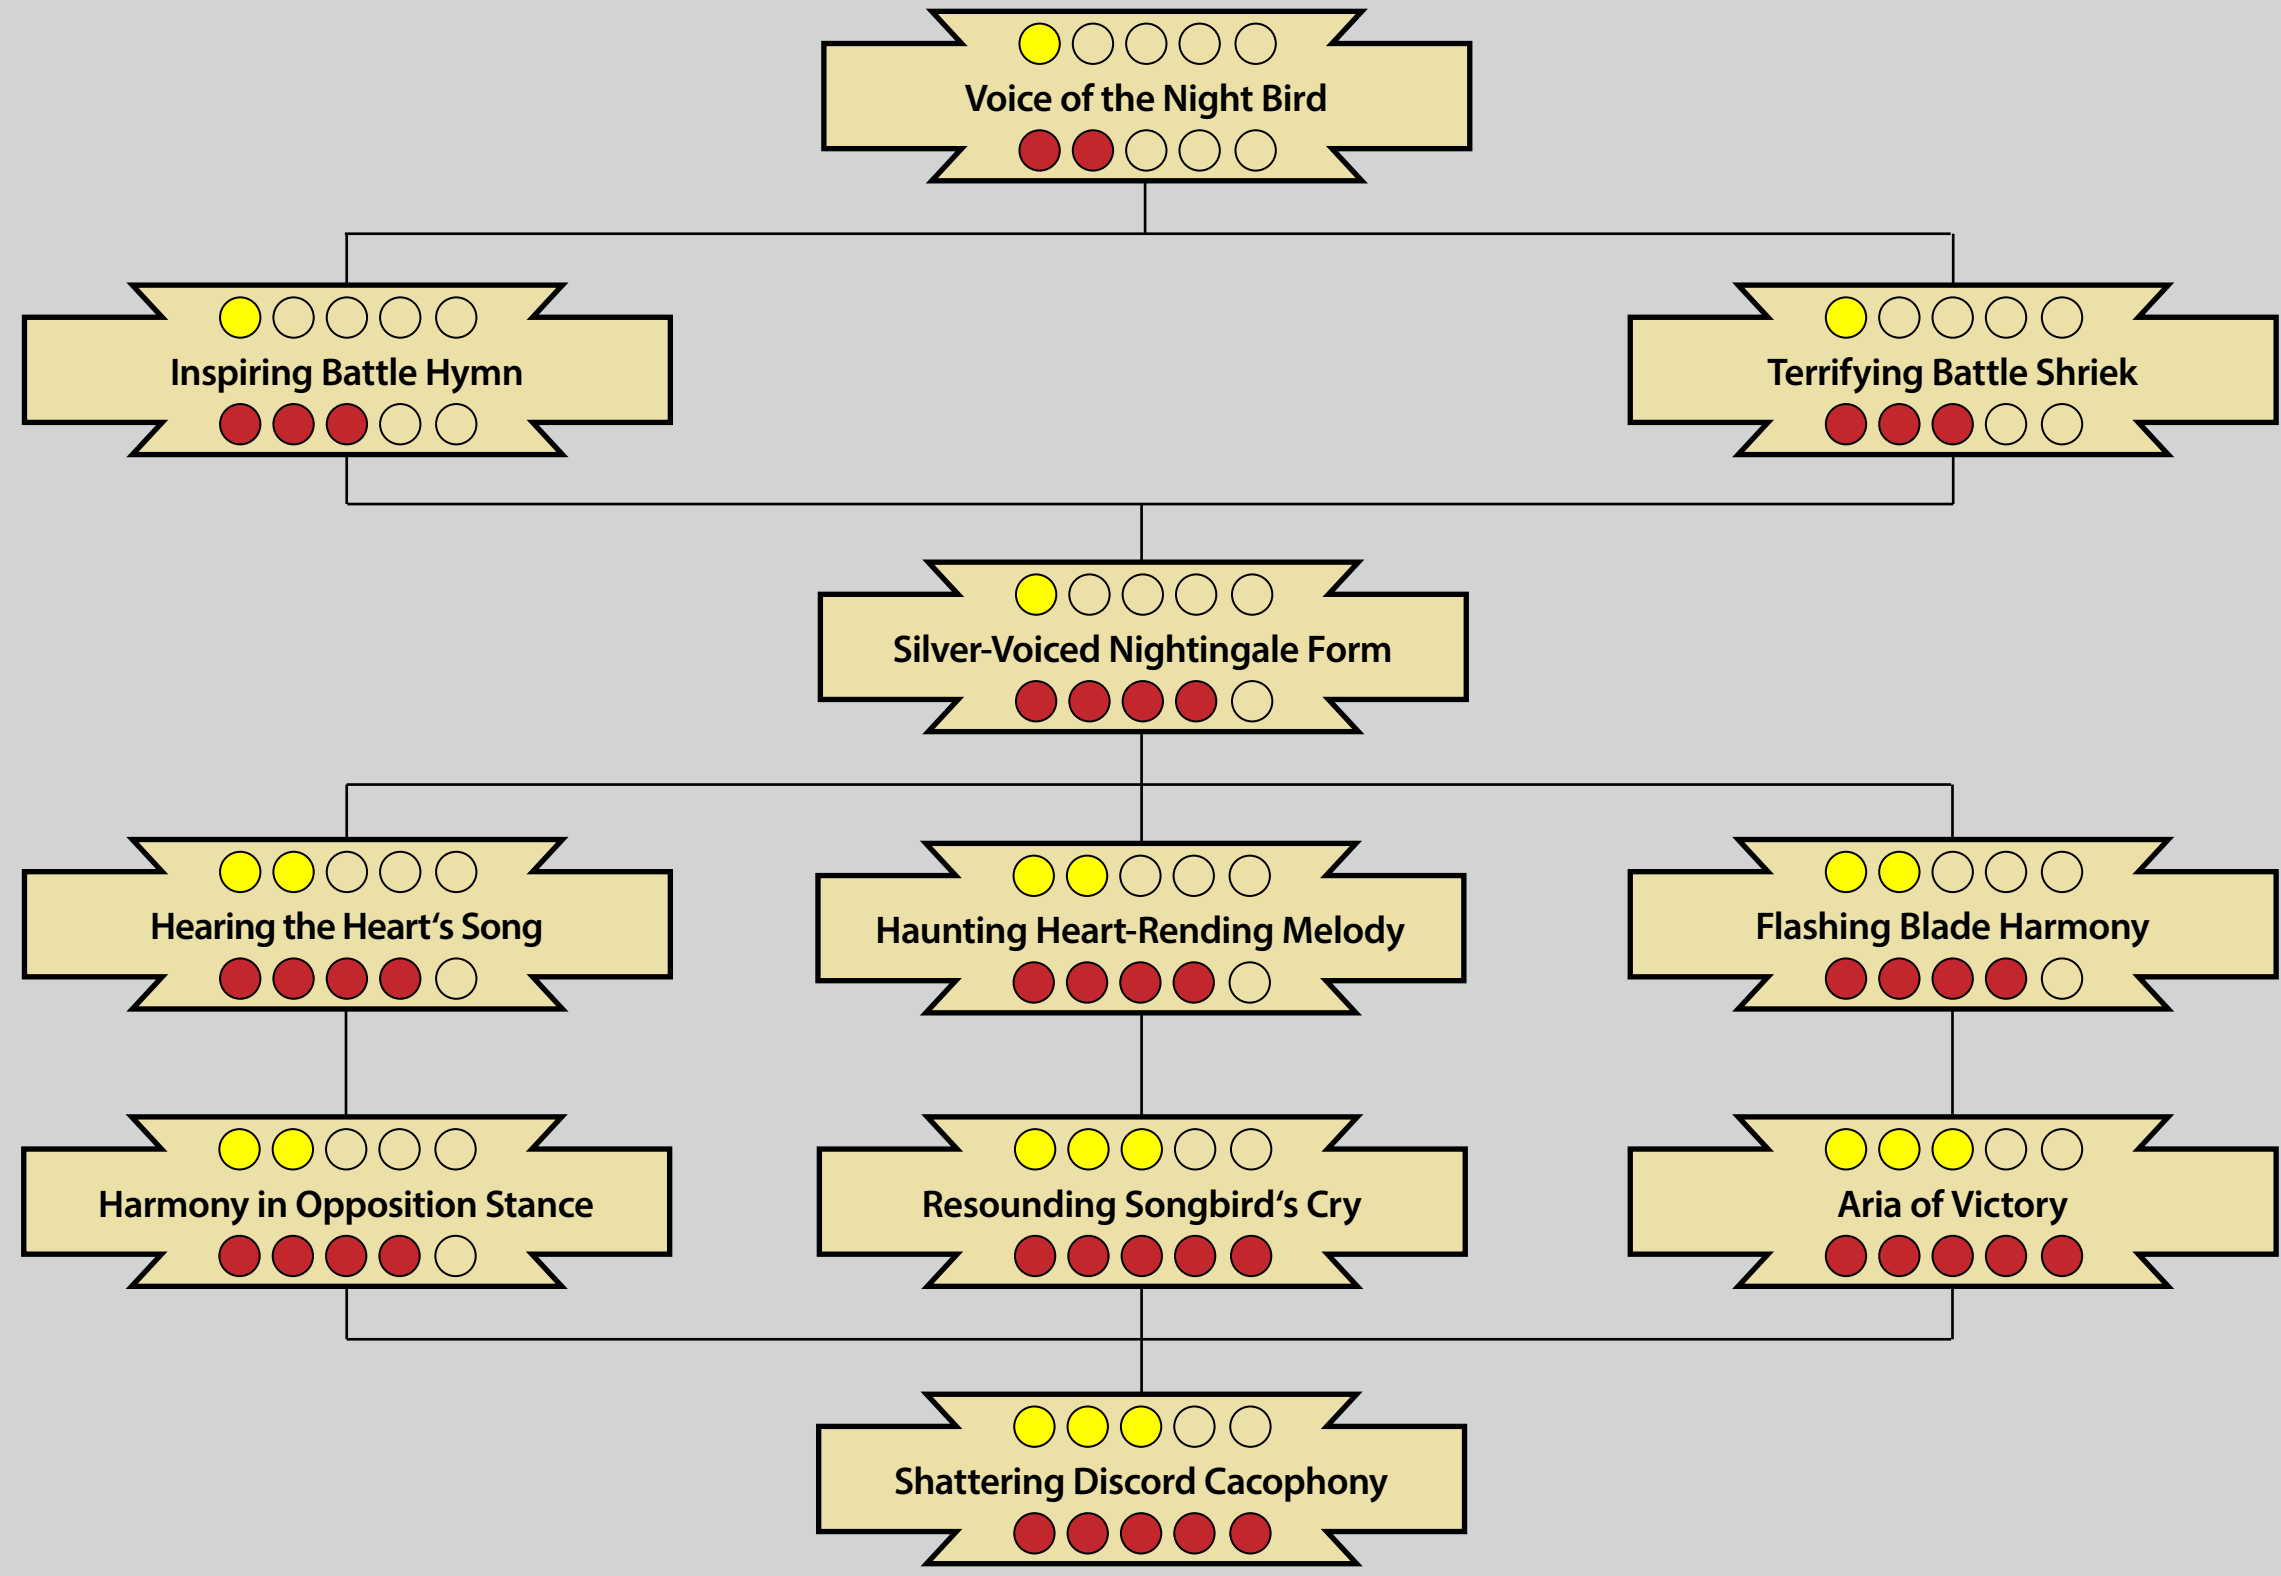

## SILVER VOICED NIGHTINGALE STYLE

by MadLetter

**Style Info**

Armor  
 Light Armor

Weapon  
 Unarmed Voice

Theme and Style

- Voice for Song and Warfare
- Powerful Shouts can Kill
- Performance important

**Legend**

 Charm Name

Gold Dots: Permanent Essence requirement  
 Red Dots: Ability Rating requirement

This current version of the Charm Cascades is a Work-in-Progress. A full version of these Cascades including page-references and short-descriptions of the Charms will appear in the future. Please be patient.  
 If you find any typos and errors, please contact me at: daelkyr@gmx.com