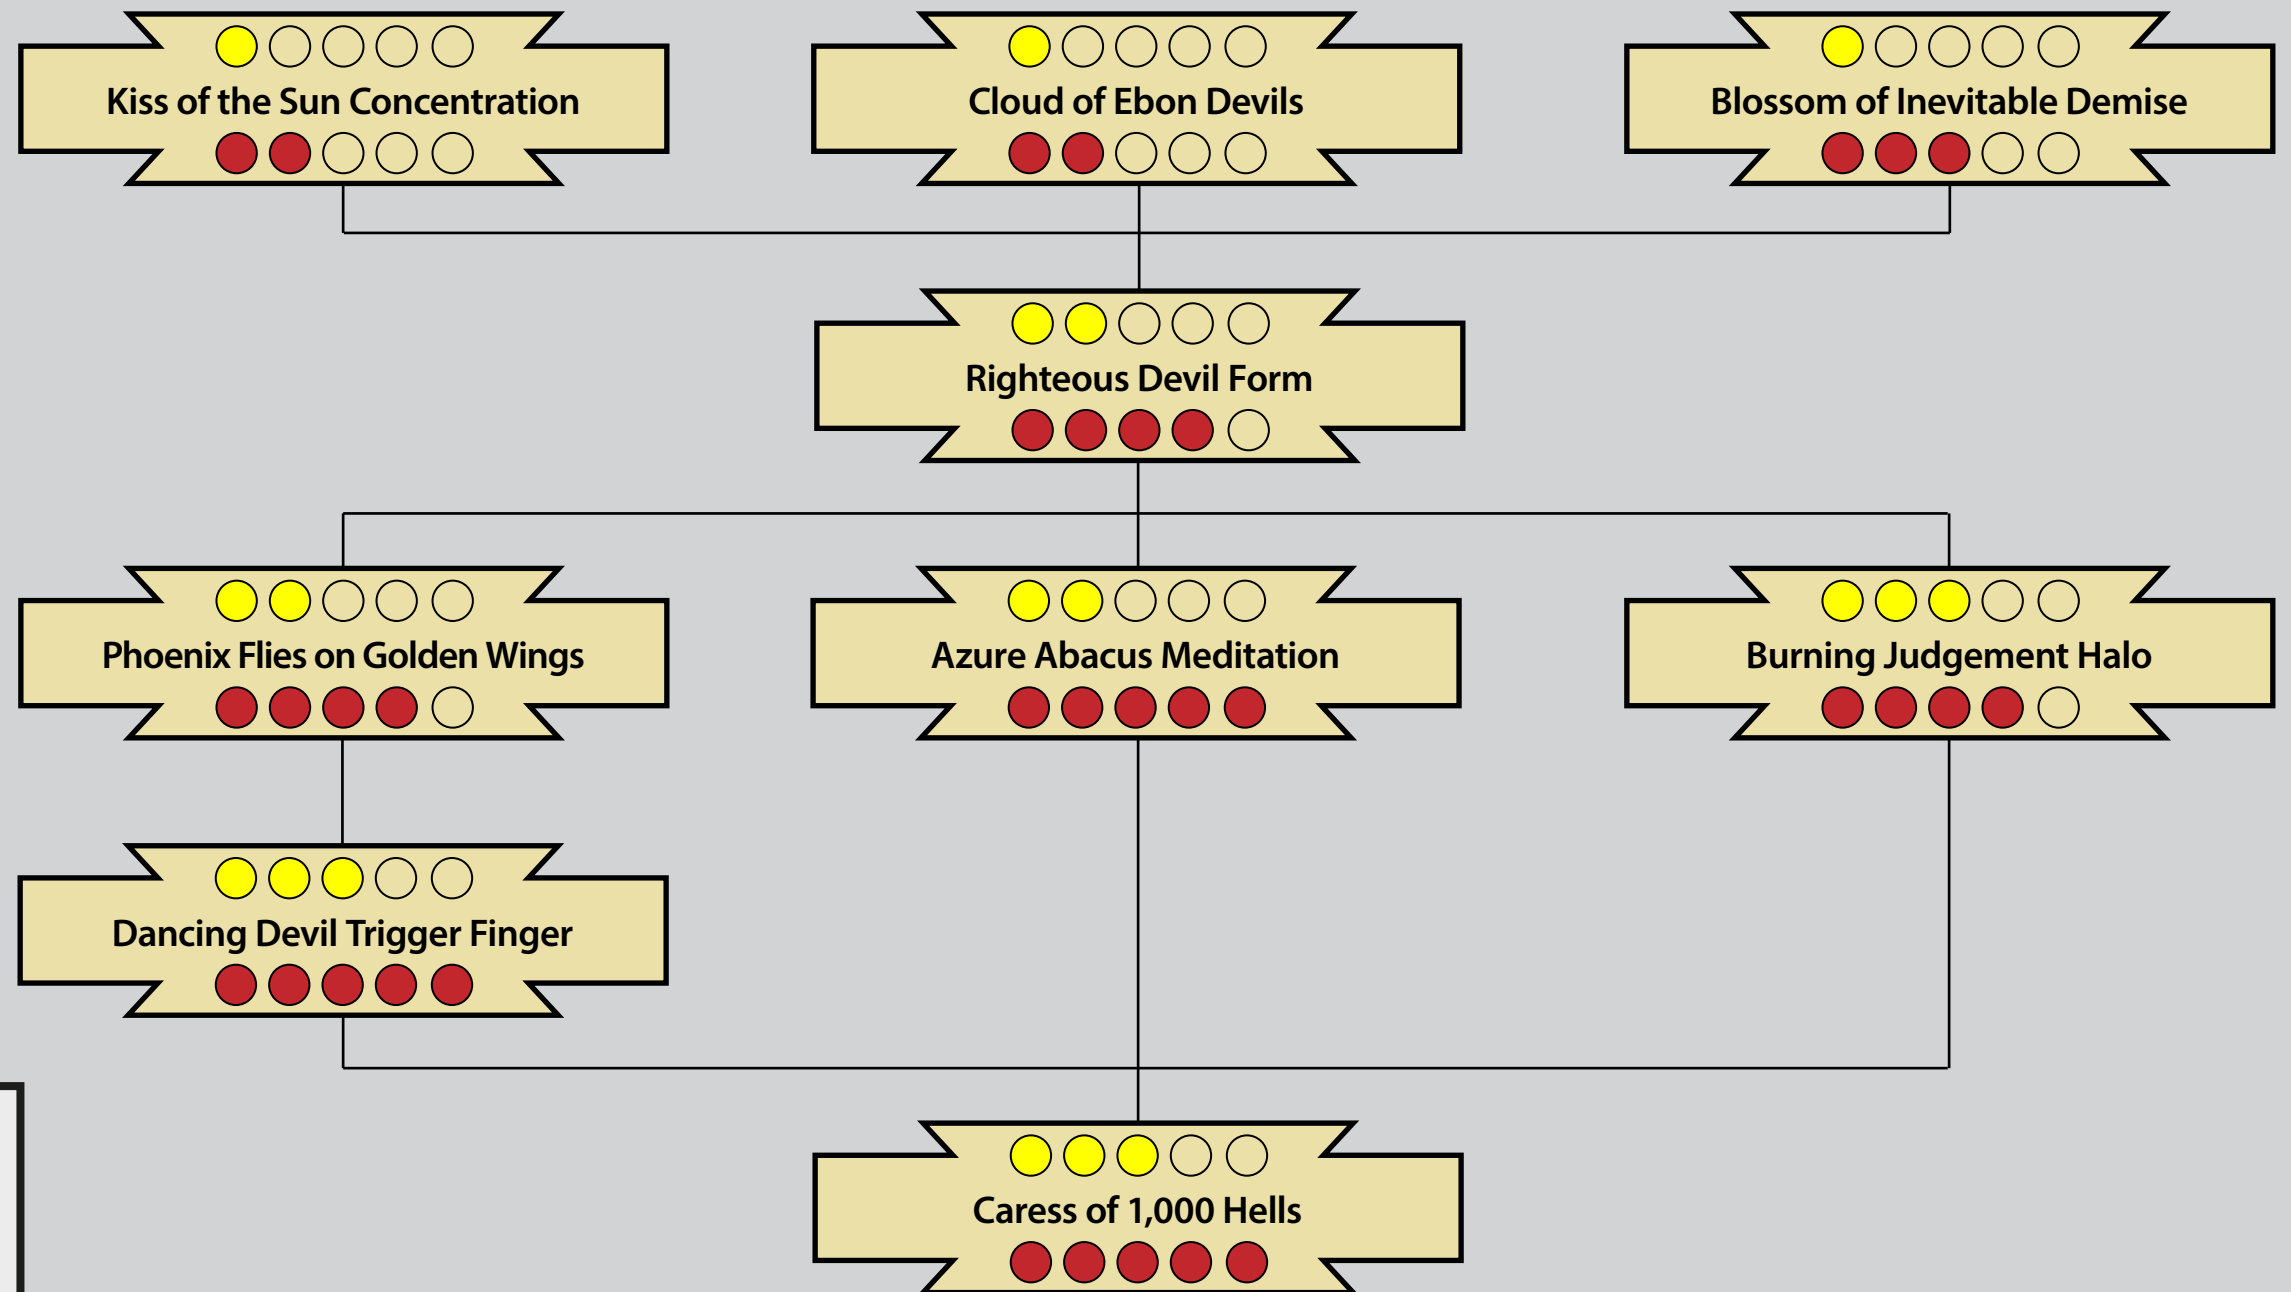

## RIGHTEOUS DEVIL STYLE

by MadLetter

### Style Info

Armor  
 Light Armor  
 Medium Armor

Weapon  
 Firewands  
 Flame-Discharge  
 Weapons

Theme and Style

- Righteous Judges
- Mastery of Flamewands

### Legend

 Charm Name

Gold Dots: Permanent Essence requirement  
 Red Dots: Ability Rating requirement

This current version of the Charm Cascades is a Work-in-Progress. A full version of these Cascades including page-references and short-descriptions of the Charms will appear in the future. Please be patient.