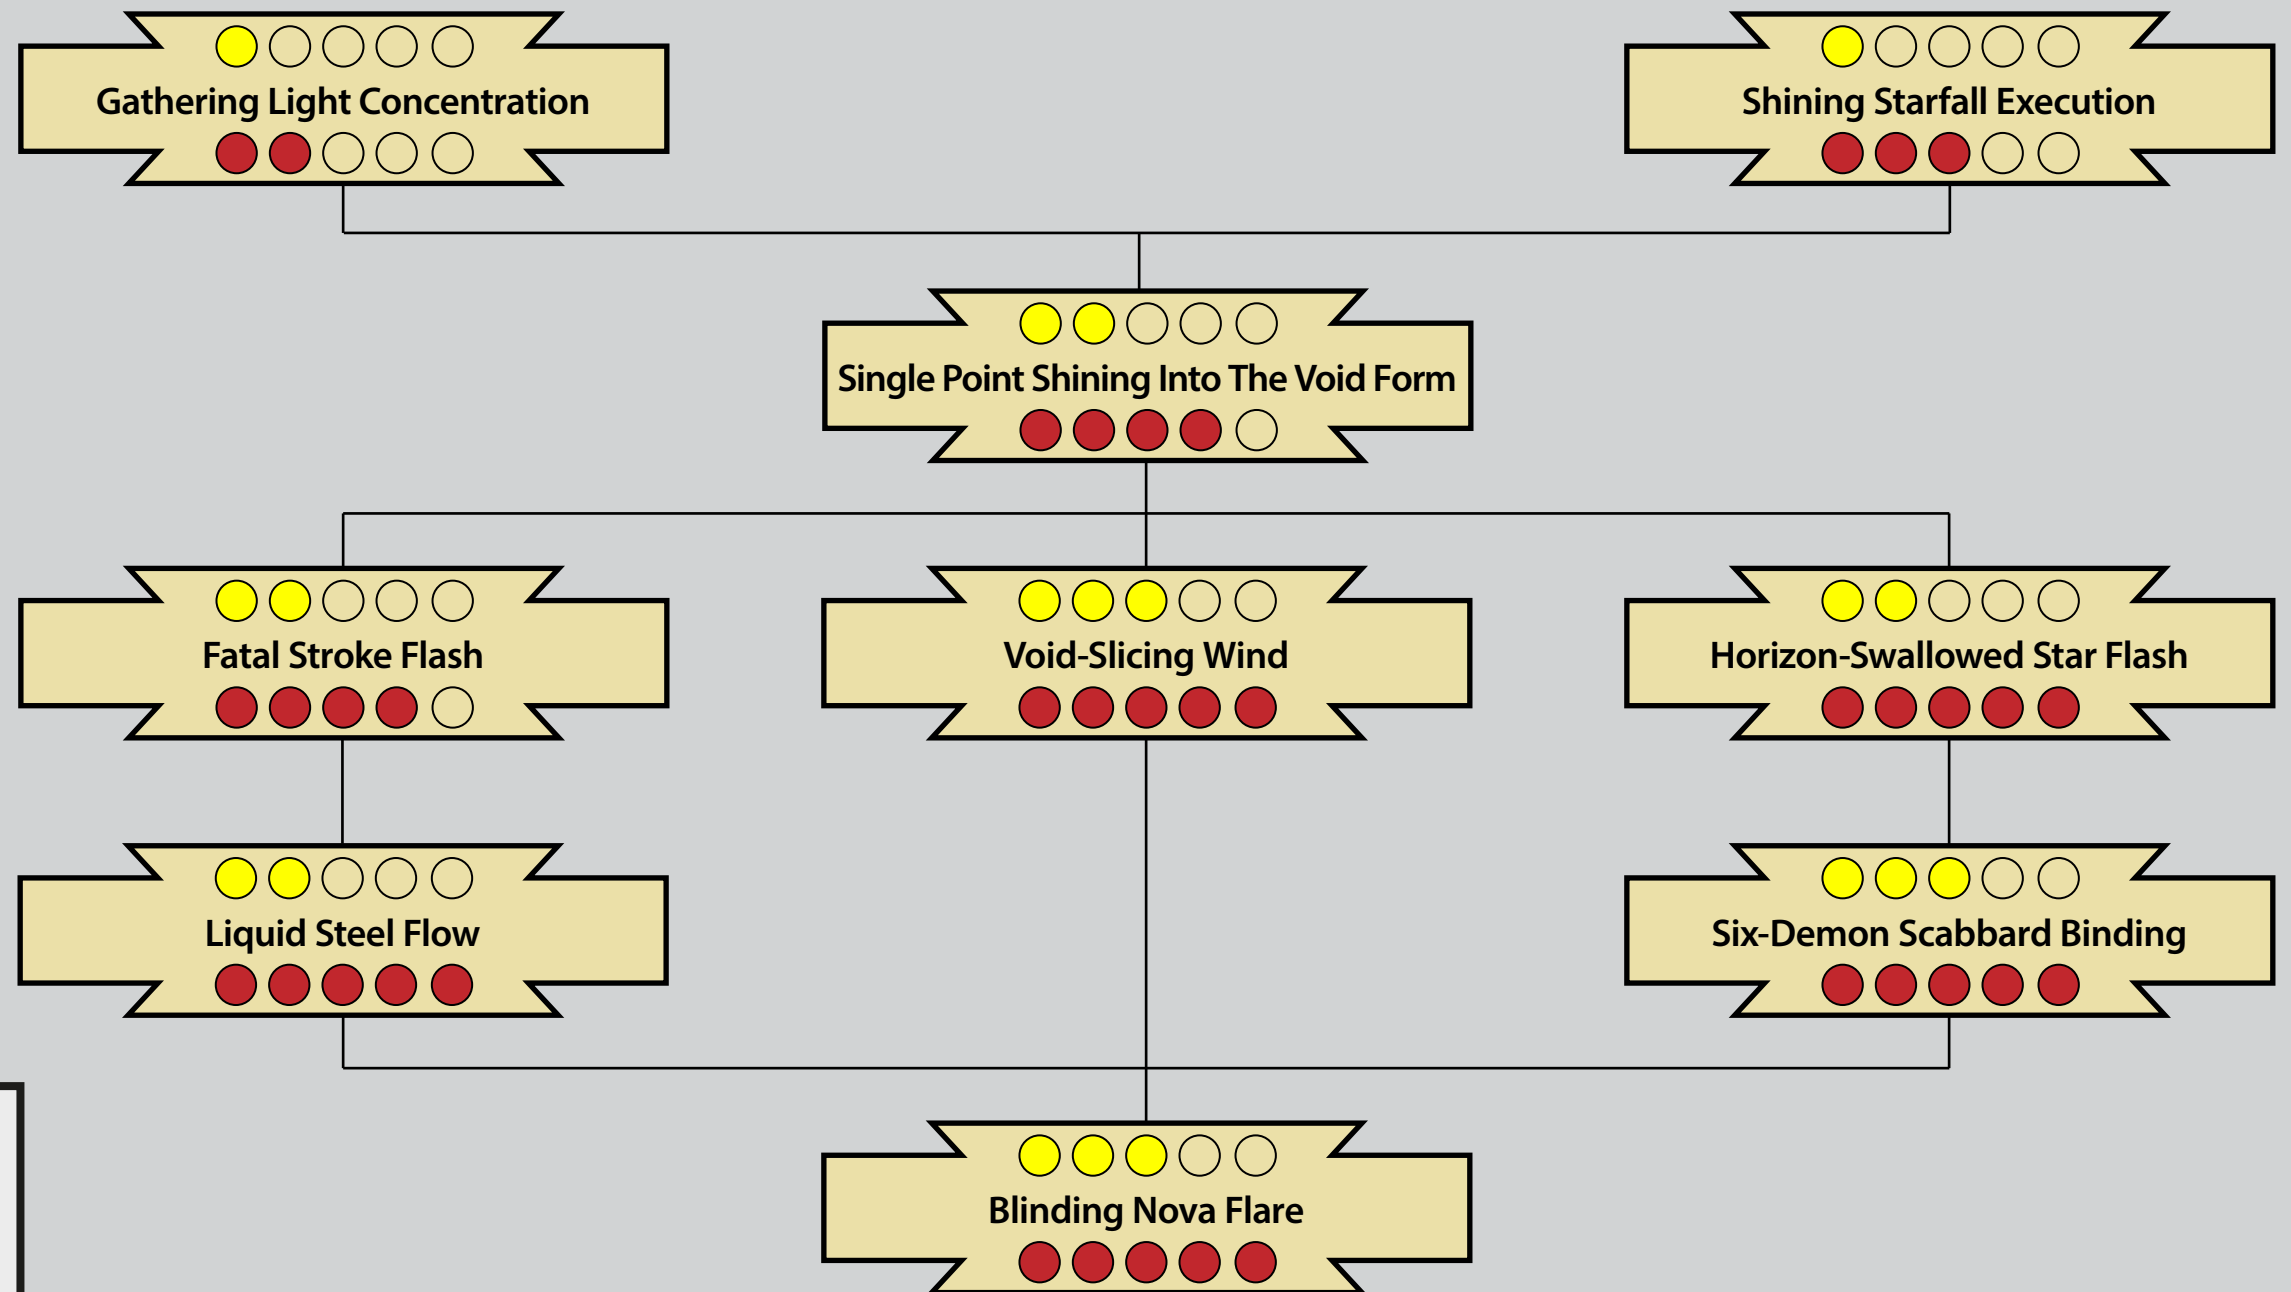

Martial Arts Charm Cascades

SINGLE POINT SHINING INTO THE VOID STYLE

by MadLetter

Style Info

Armor
 Light armor
 Medium armor

Weapon
 Slashing Swords

Theme and Style

- Blinding Speed
- Transition flawlessly between striking and parrying
- Iaijutsu

Legend

 Charm Name

Gold Dots: Permanent Essence requirement
 Red Dots: Ability Rating requirement

This current version of the Charm Cascades is a Work-in-Progress. A full version of these Cascades including page-references and short-descriptions of the Charms will appear in the future. Please be patient.