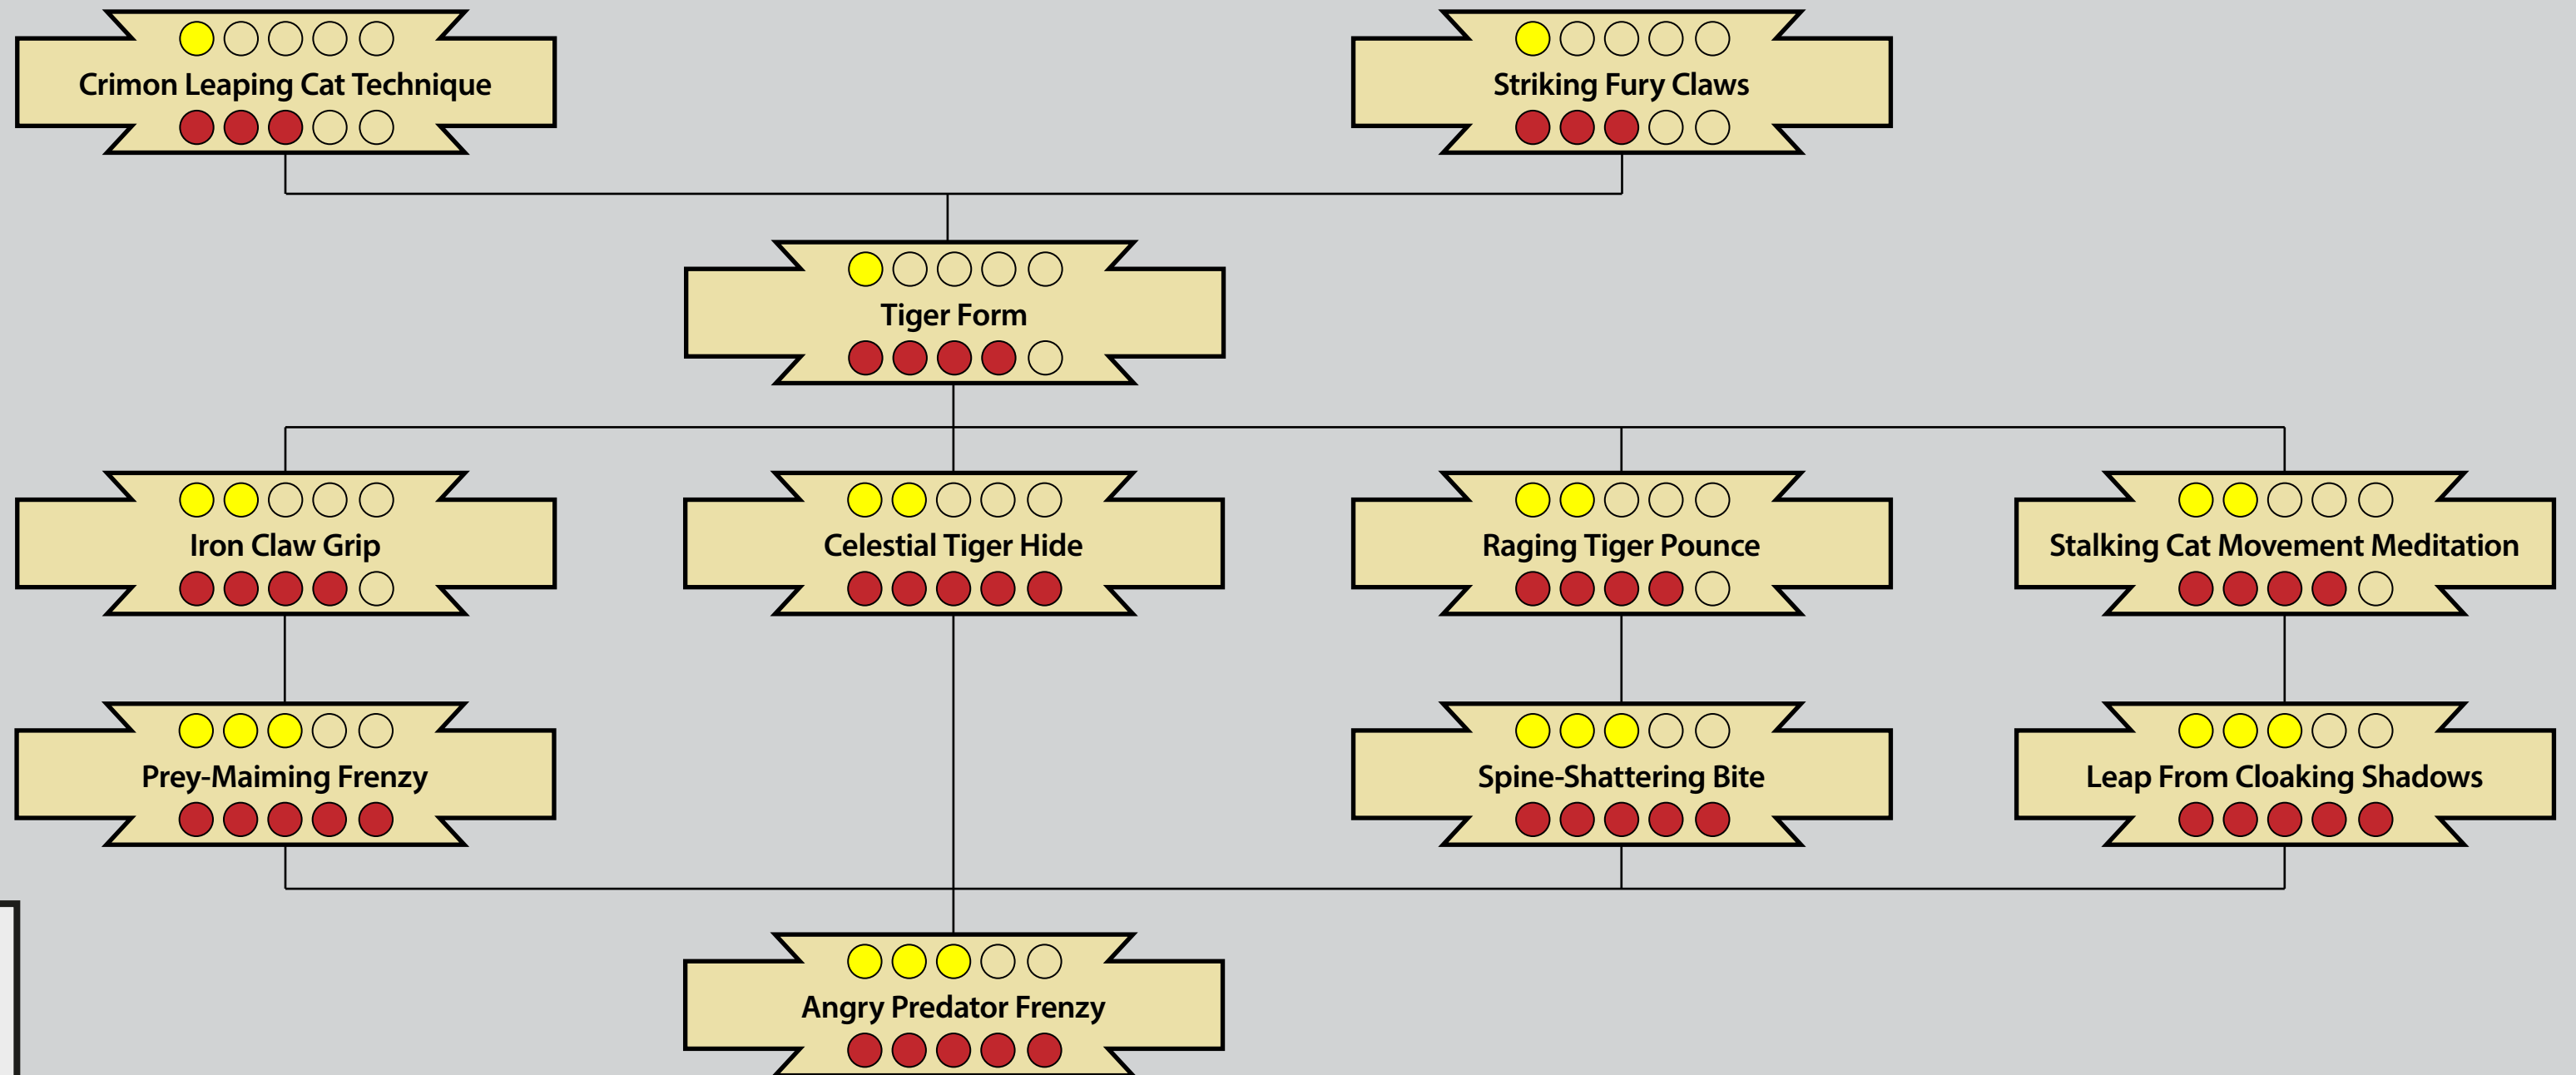

Martial Arts Charm Cascades

TIGER STYLE

by MadLetter

Style Info

Armor
 Light armor

Weapon
 Unarmed Tiger Claws

Theme and Style

- Treat Enemies as Prey
- Unmatched Speed
- Unrelenting Patience
- Knock Enemies Down
- Cripple Enemies

Legend

 ○ ○ ○ ○ ○
 Charm Name
 ○ ○ ○ ○ ○

Gold Dots: Permanent Essence requirement
 Red Dots: Ability Rating requirement

This current version of the Charm Cascades is a Work-in-Progress. A full version of these Cascades including page-references and short-descriptions of the Charms will appear in the future. Please be patient.
 If you find any typos and errors, please contact me at: daelkyr@gmx.com