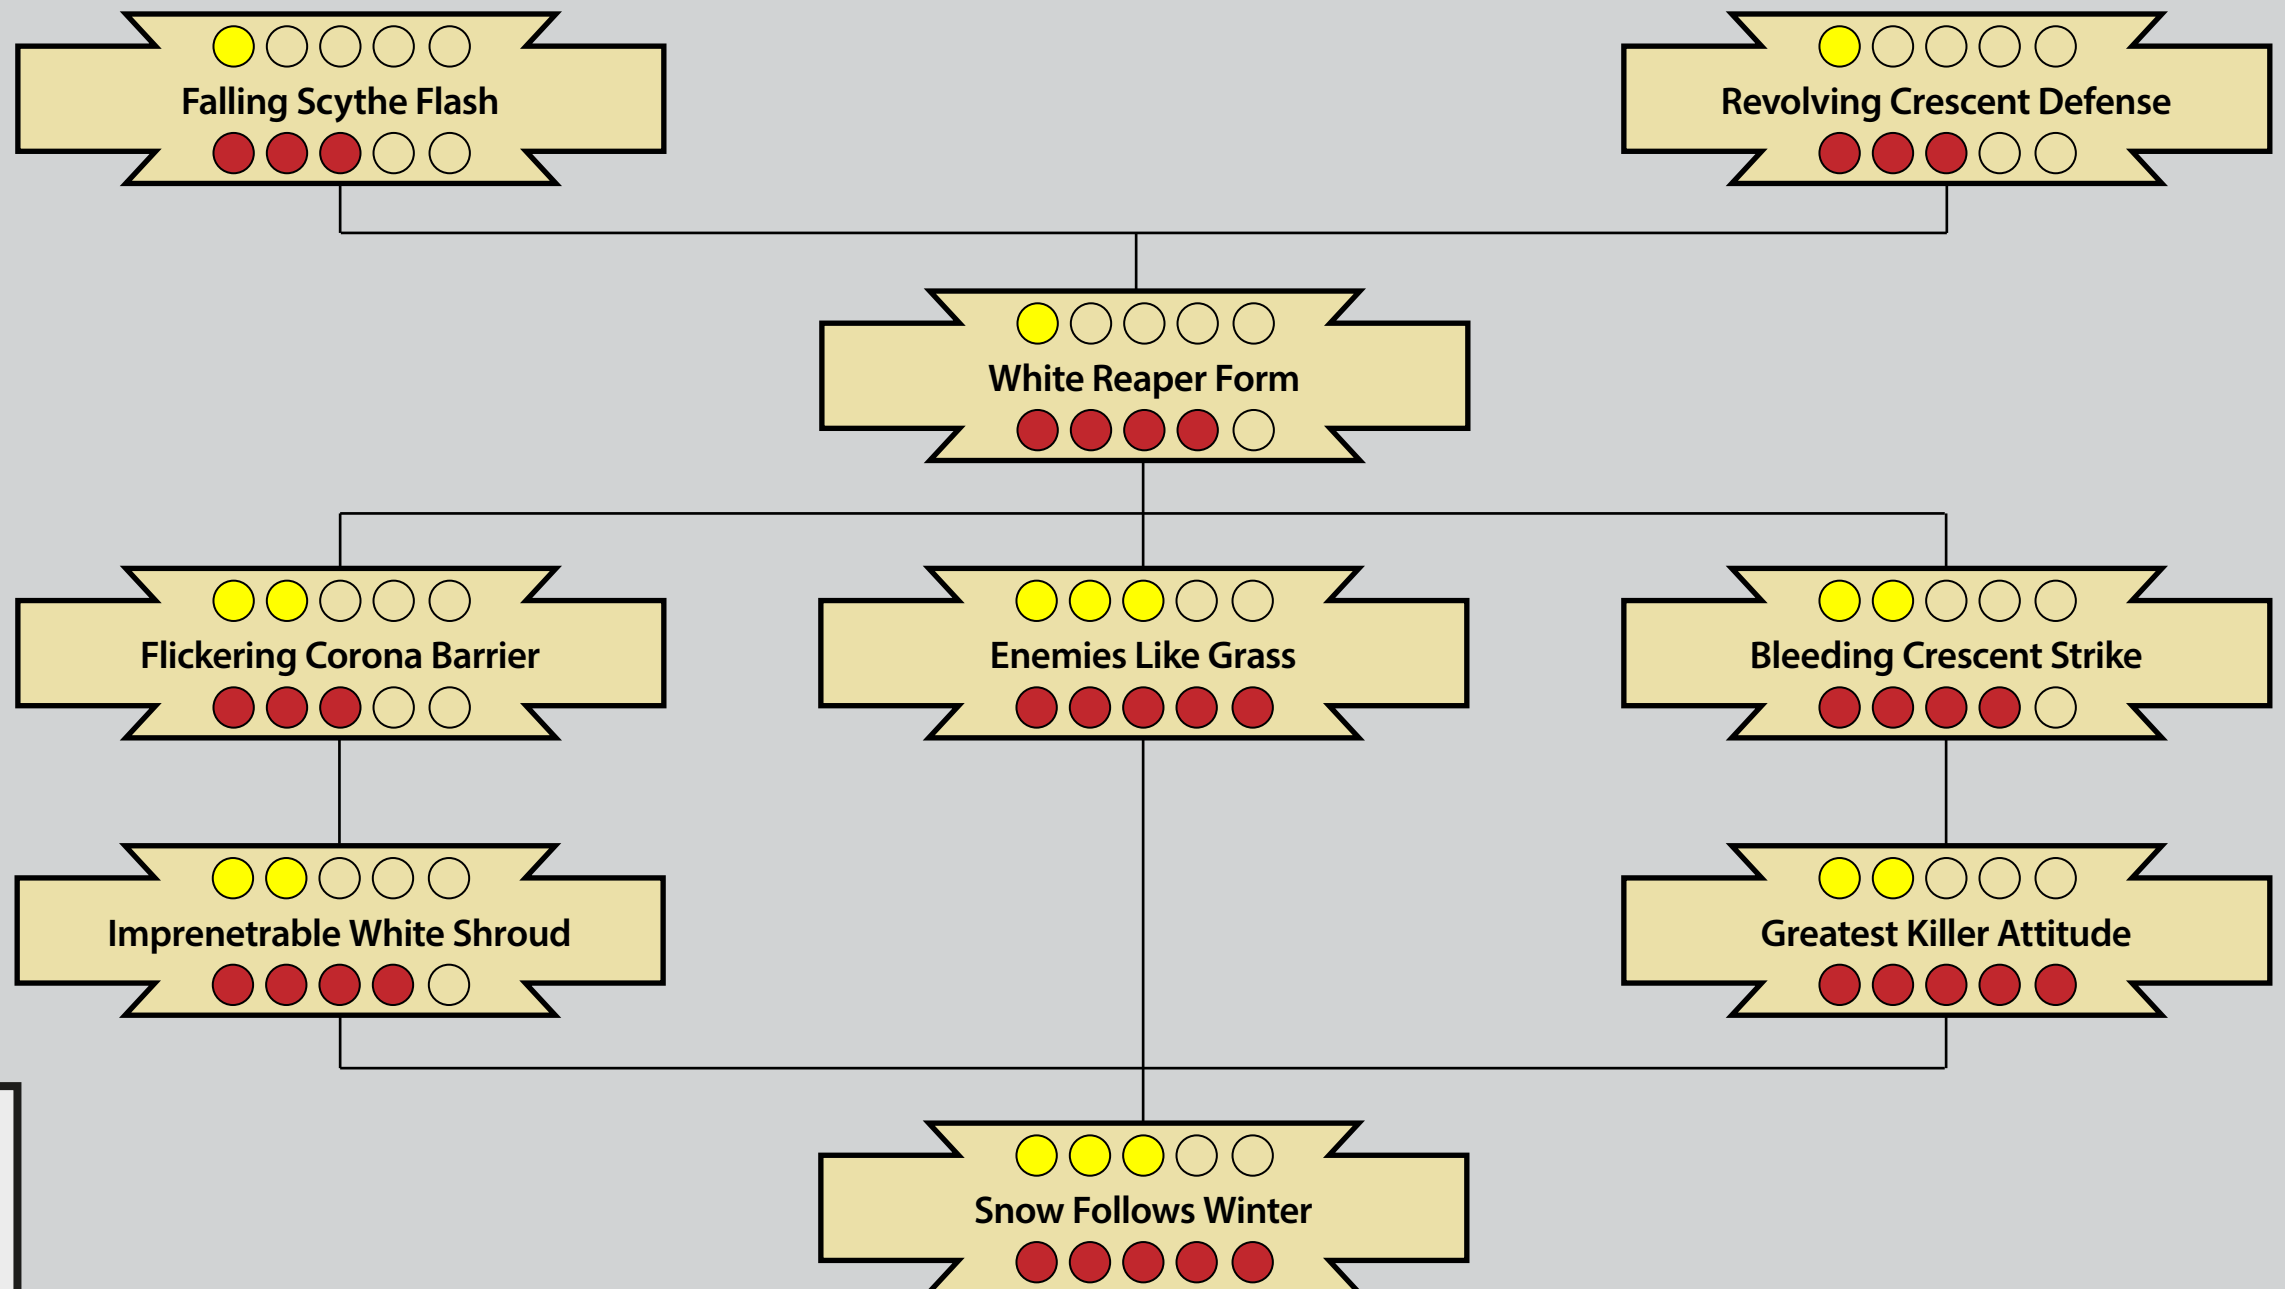

# WHITE REAPER STYLE

by MadLetter

### Legend

 Charm Name

Gold Dots: Permanent Essence requirement  
 Red Dots: Ability Rating requirement

This current version of the Charm Cascades is a Work-in-Progress. A full version of these Cascades including page-references and short-descriptions of the Charms will appear in the future. Please be patient.