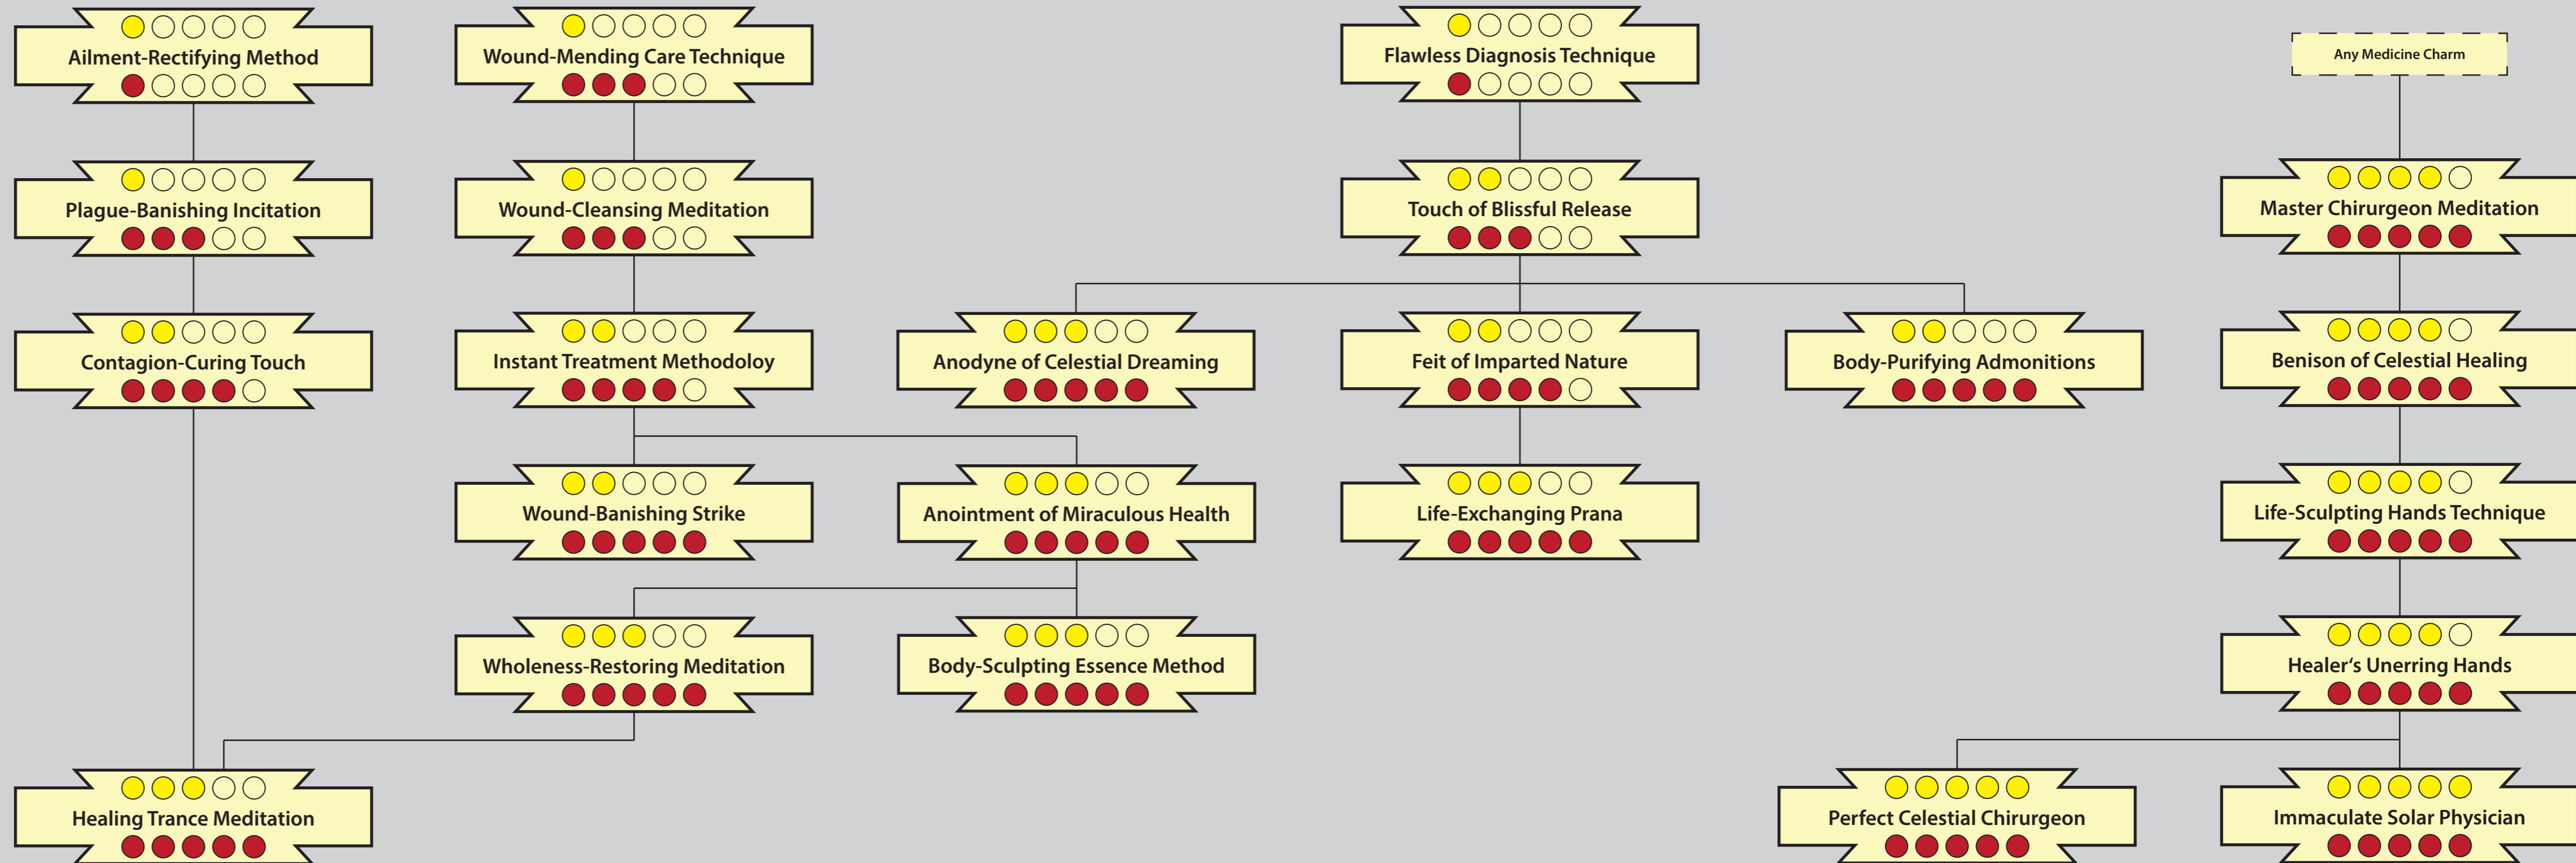

Exalted 3rd Edition
Charm Cascades
MEDICINE
by MadLetter

Legend

Order-Affirming Blow

Gold Dots: Permanent Essence requirement
 Red Dots: Ability Rating requirement

This current version of the Charm Cascades is a Work-in-Progress. A full version of these Cascades including page-references and short-descriptions of the Charms will appear in the future. Please be patient.
 If you find any typos and errors, please contact me at: daelkyr@gmx.com