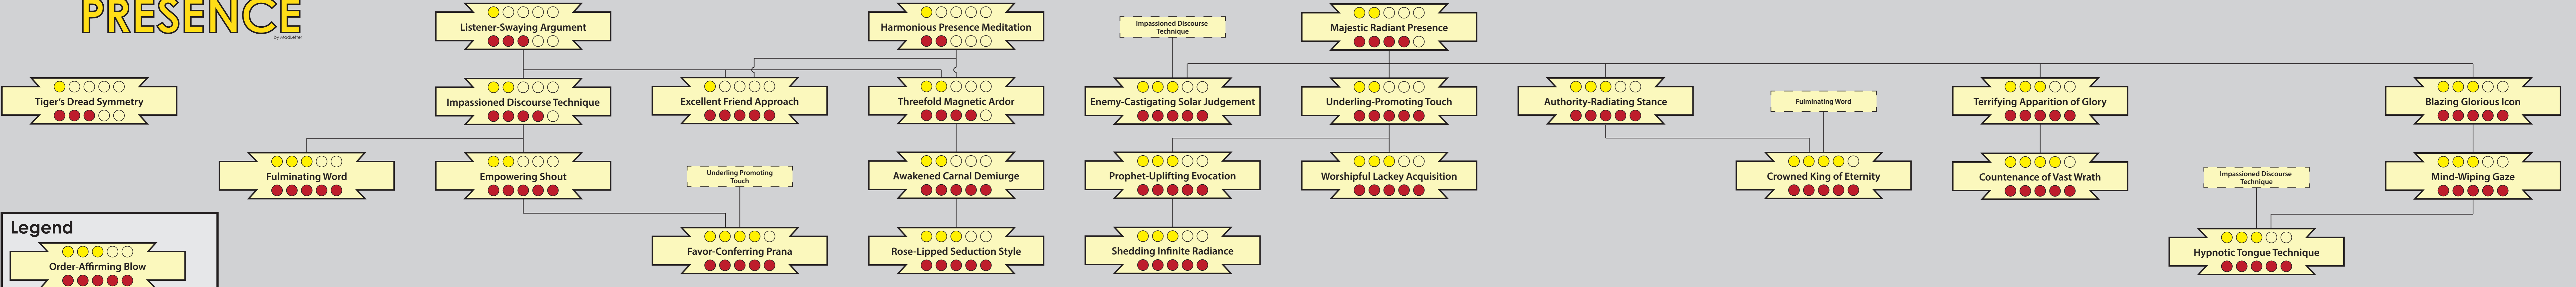

Exalted 3rd Edition
Charm Cascades
PRESENCE
by MacLetter

Legend

Order-Affirming Blow

Gold Dots: Permanent Essence requirement
 Red Dots: Ability Rating requirement

This current version of the Charm Cascades is a Work-in-Progress. A full version of these Cascades including page-references and short-descriptions of the Charms will appear in the future. Please be patient.
 If you find any typos and errors, please contact me at: daelkyr@gmx.com