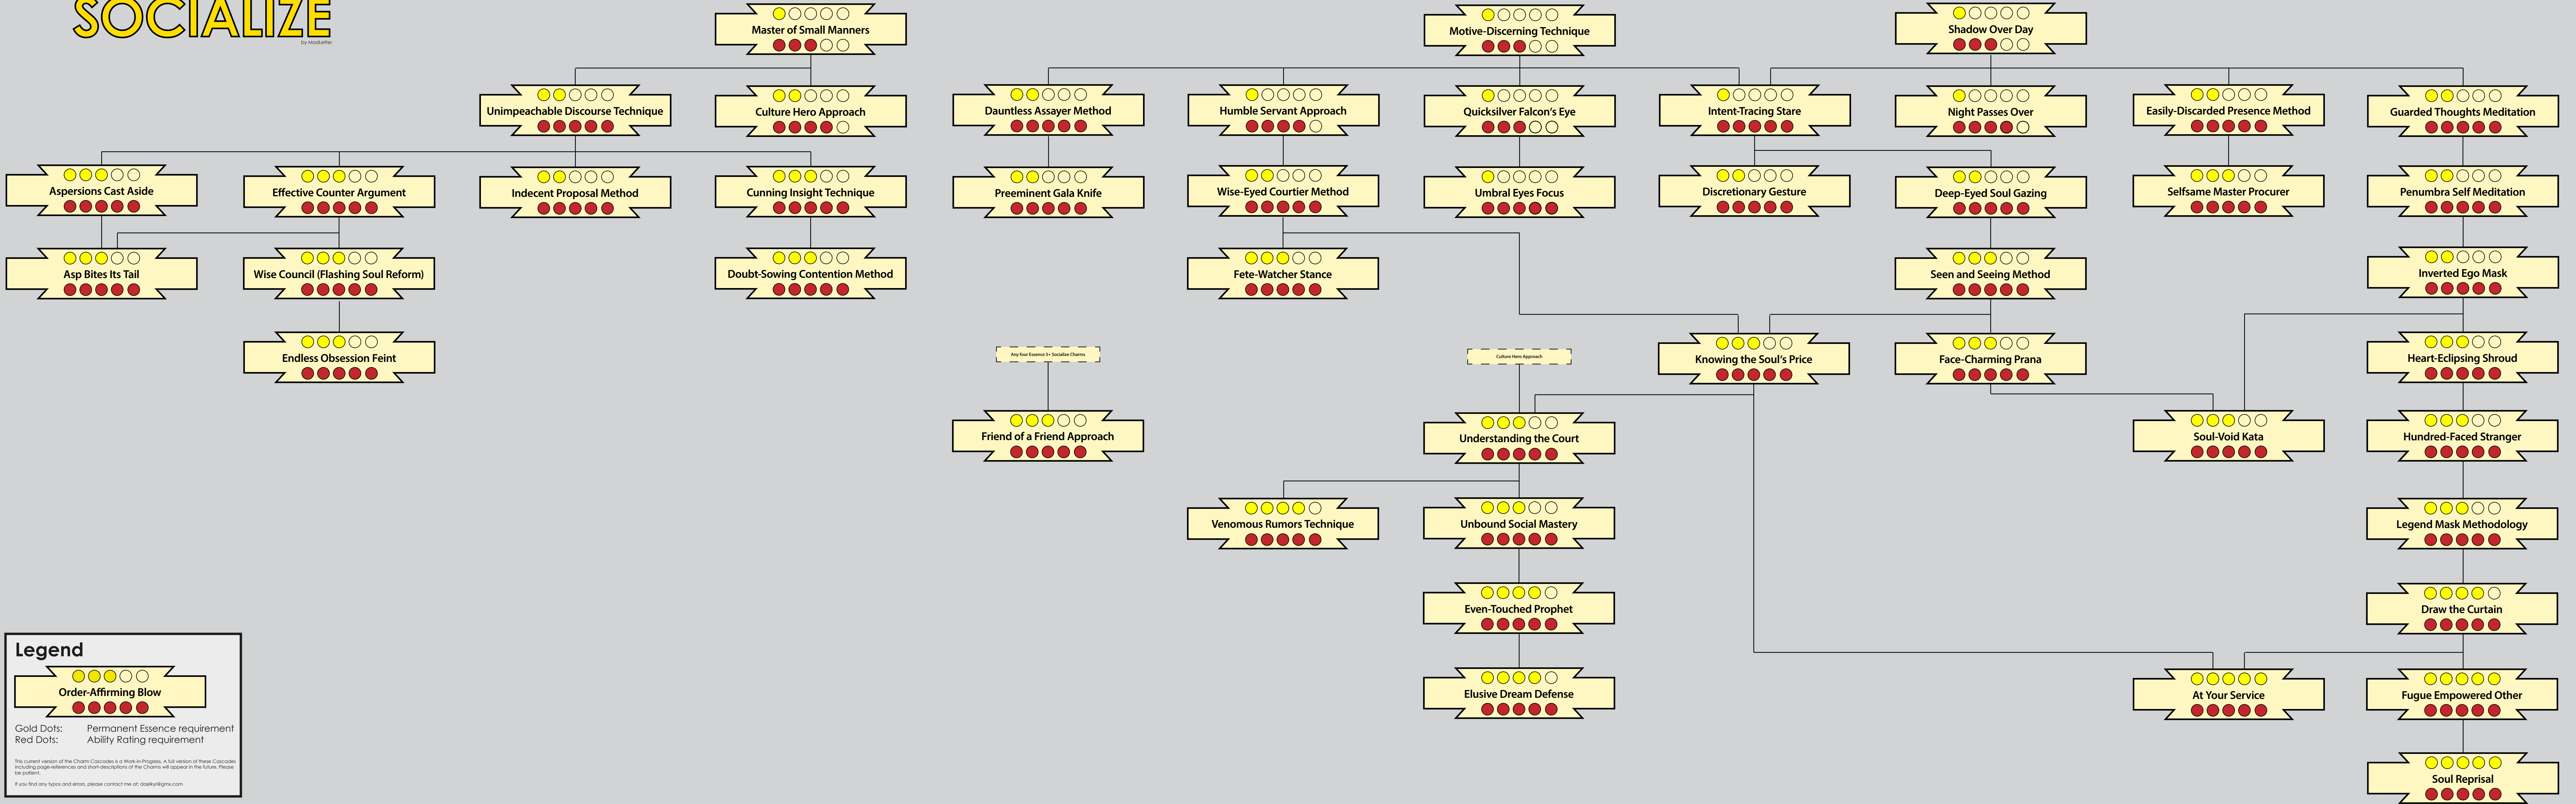

Exalted 3rd Edition
Charm Cascades
SOCIALIZE
by ModLetter

Legend

Order-Affirming Blow

Gold Dots: Permanent Essence requirement
 Red Dots: Ability Rating requirement

This current version of the Charm Cascades is a Work-in-Progress. A full version of these Cascades including page-references and short-descriptions of the Charms will appear in the future. Please be patient.
 If you find any typos and errors, please contact me at: ddaelky@gmx.com