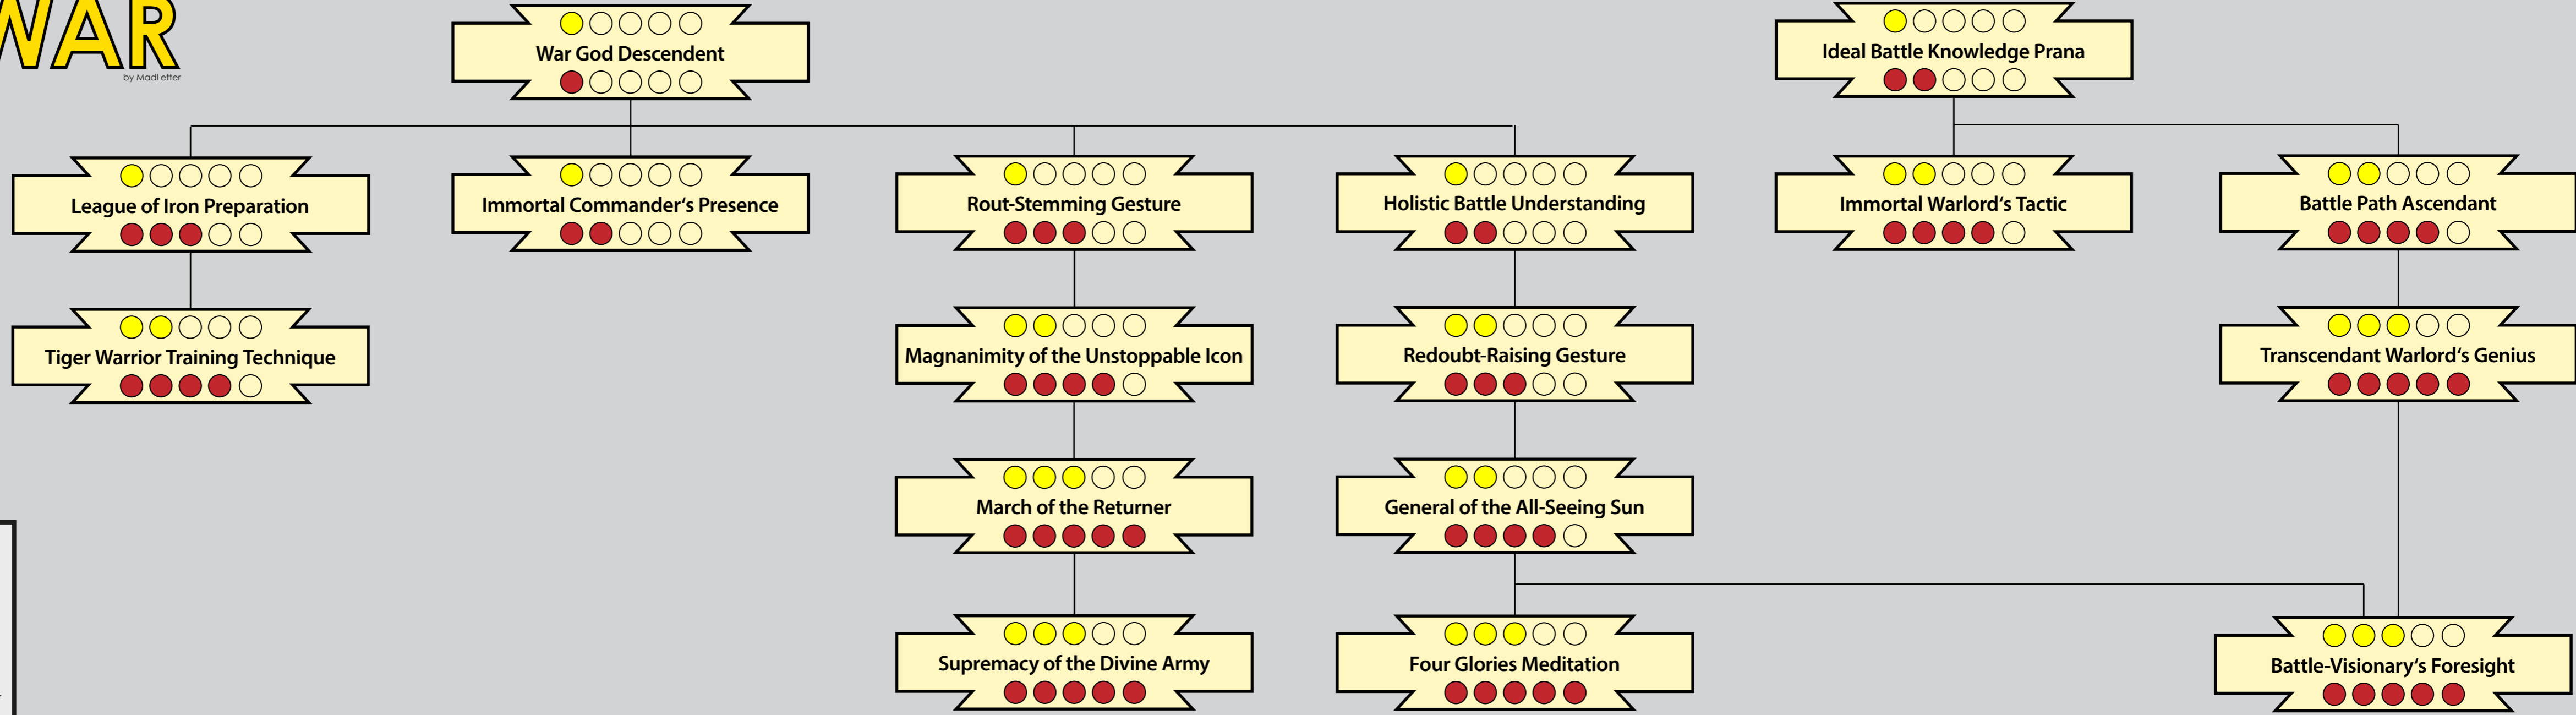

Charm Cascades

WAR

by MadLetter

Legend

●●●○○○
Order-Affirming Blow

●●●●●
●●●●●

Gold Dots: Permanent Essence requirement
Red Dots: Ability Rating requirement

This current version of the Charm Cascades is a Work-in-Progress. A full version of these Cascades including page-references and short-descriptions of the Charms will appear in the future. Please be patient.